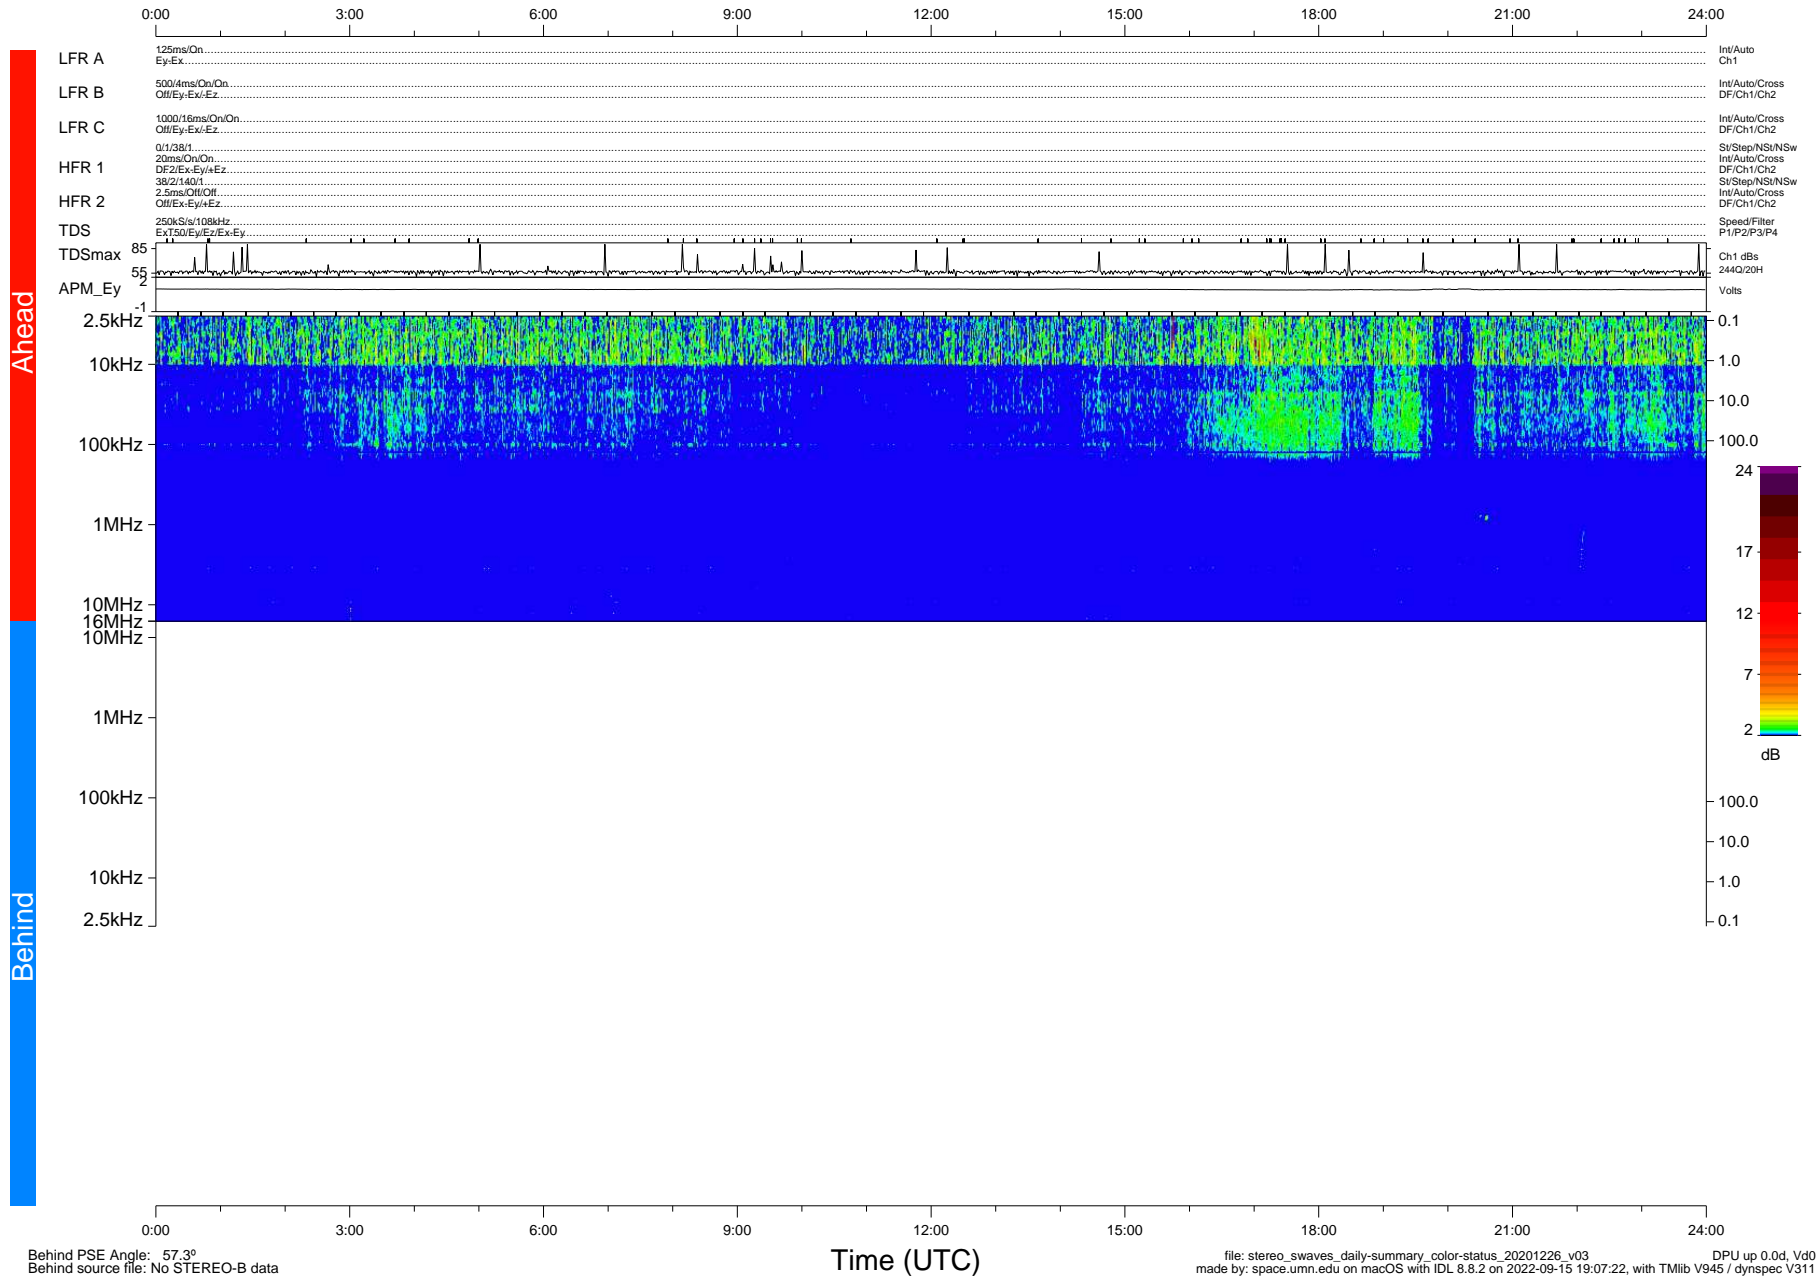

STEREO/WAVES Daily Summary - 26-Dec-2020 (DOY 361)

Ahead source file: swaves_ahead_2020_361_1_05.fin (Recovery: 100.0% HK, 90% Pkts)
 Ahead PSE Angle: -57.2°

DPU up 1998.9d, V412d32

Behind PSE Angle: 57.3°
 Behind source file: No STEREO-B data

file: stereo_swaves_daily-summary_color-status_20201226_v03 DPU up 0.0d, Vd0
 made by: space.umn.edu on macOS with IDL 8.8.2 on 2022-09-15 19:07:22, with Tlib V945 / dynspec V311