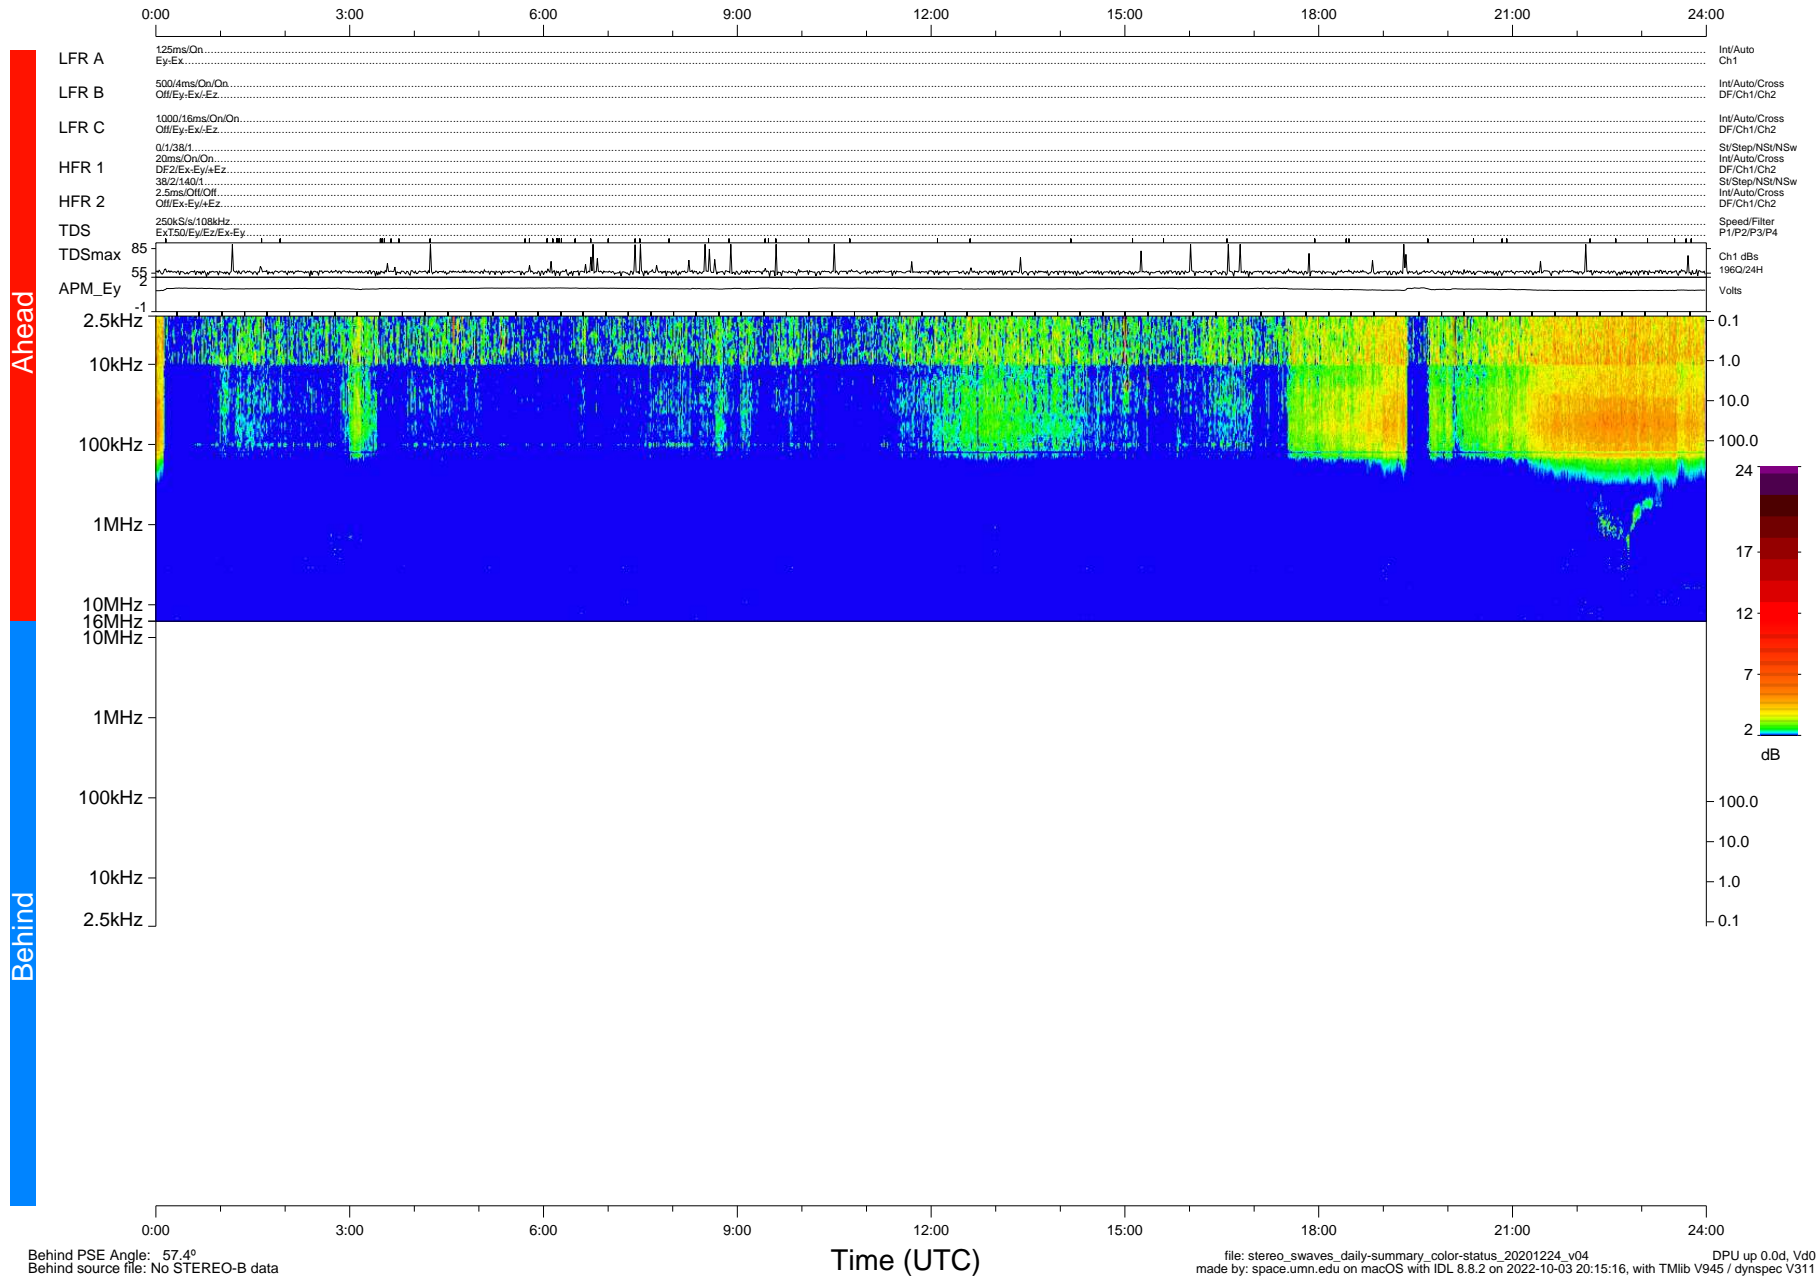

STEREO/WAVES Daily Summary - 24-Dec-2020 (DOY 359)

Ahead source file: swaves_ahead_2020_359_1_05.fin (Recovery: 100.0% HK, 83% Pkts)
 Ahead PSE Angle: -57.2°

DPU up 1996.9d, V412d32

Behind PSE Angle: 57.4°
 Behind source file: No STEREO-B data

Time (UTC)

file: stereo_swaves_daily-summary_color-status_20201224_v04
 made by: space.umn.edu on macOS with IDL 8.8.2 on 2022-10-03 20:15:16, with Tlib V945 / dynspec V311
 DPU up 0.0d, Vd0