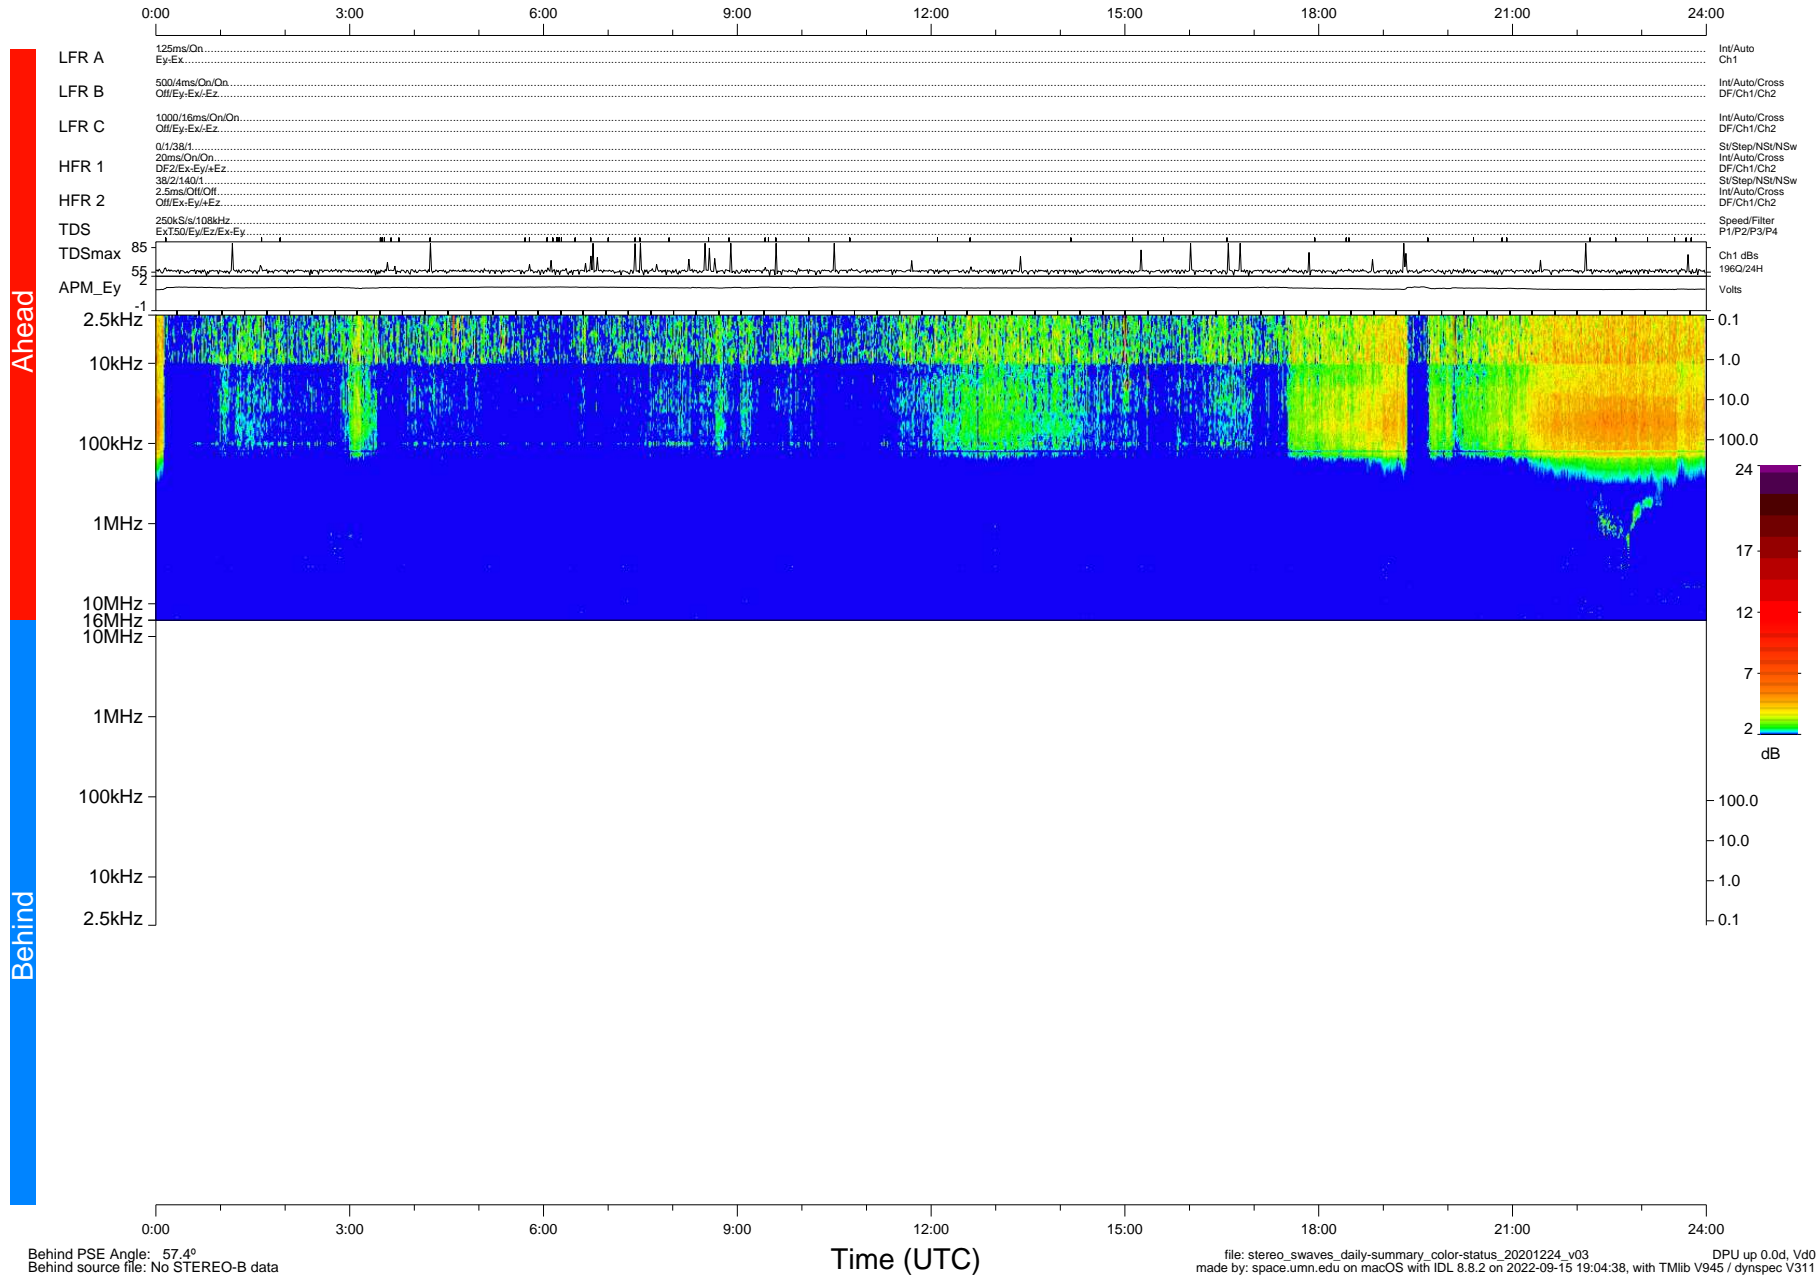

STEREO/WAVES Daily Summary - 24-Dec-2020 (DOY 359)

Ahead source file: swaves_ahead_2020_359_1_05.fin (Recovery: 100.0% HK, 83% Pkts)
Ahead PSE Angle: -57.2°

DPU up 1996.9d, V412d32

Behind PSE Angle: 57.4°
Behind source file: No STEREO-B data

Time (UTC)