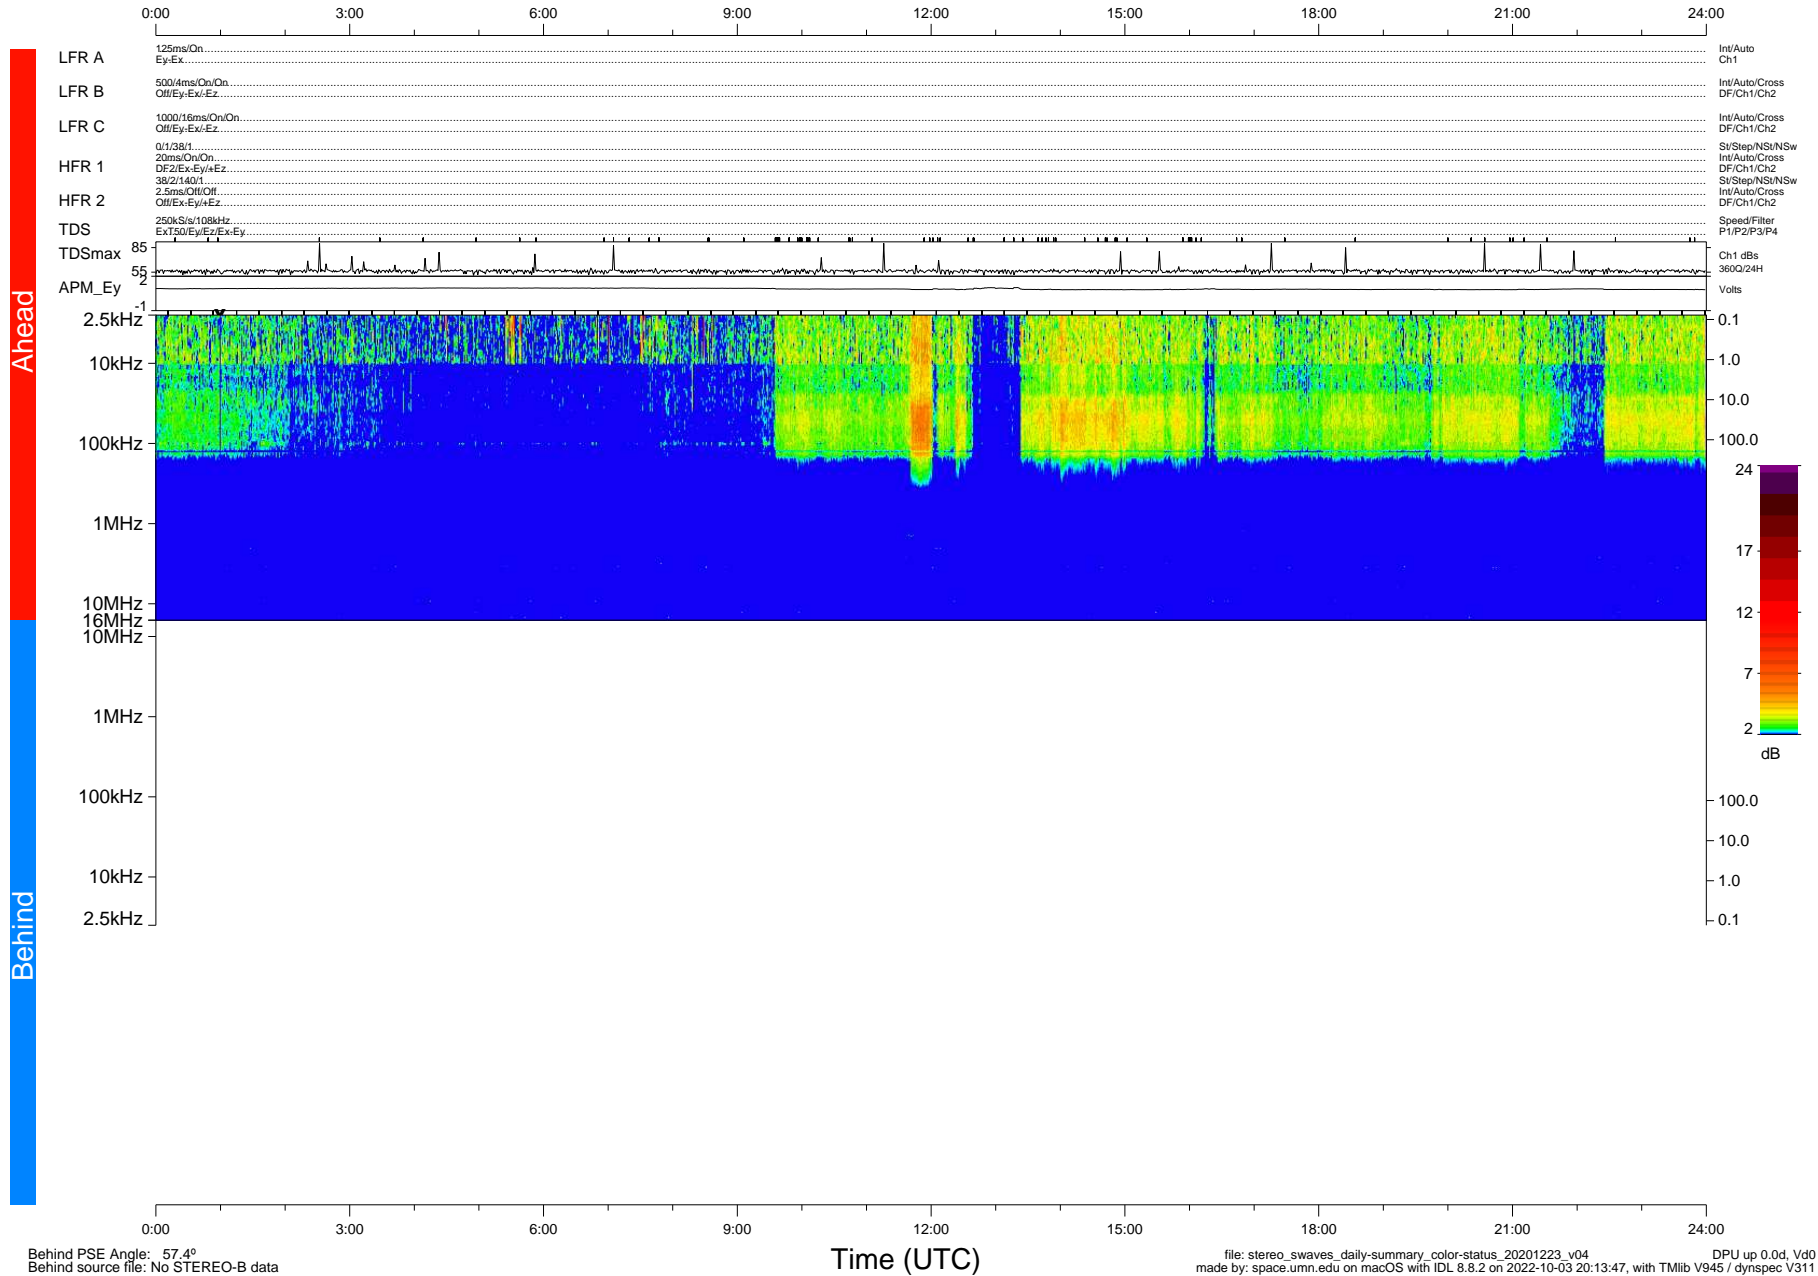

STEREO/WAVES Daily Summary - 23-Dec-2020 (DOY 358)

Ahead source file: swaves_ahead_2020_358_1_05.fin (Recovery: 100.0% HK, 108% Pkts)
 Ahead PSE Angle: -57.2°

DPU up 1995.9d, V412d32

Behind PSE Angle: 57.4°
 Behind source file: No STEREO-B data

file: stereo_swaves_daily-summary_color-status_20201223_v04
 made by: space.umn.edu on macOS with IDL 8.8.2 on 2022-10-03 20:13:47, with Tlib V945 / dynspec V311
 DPU up 0.0d, Vd0