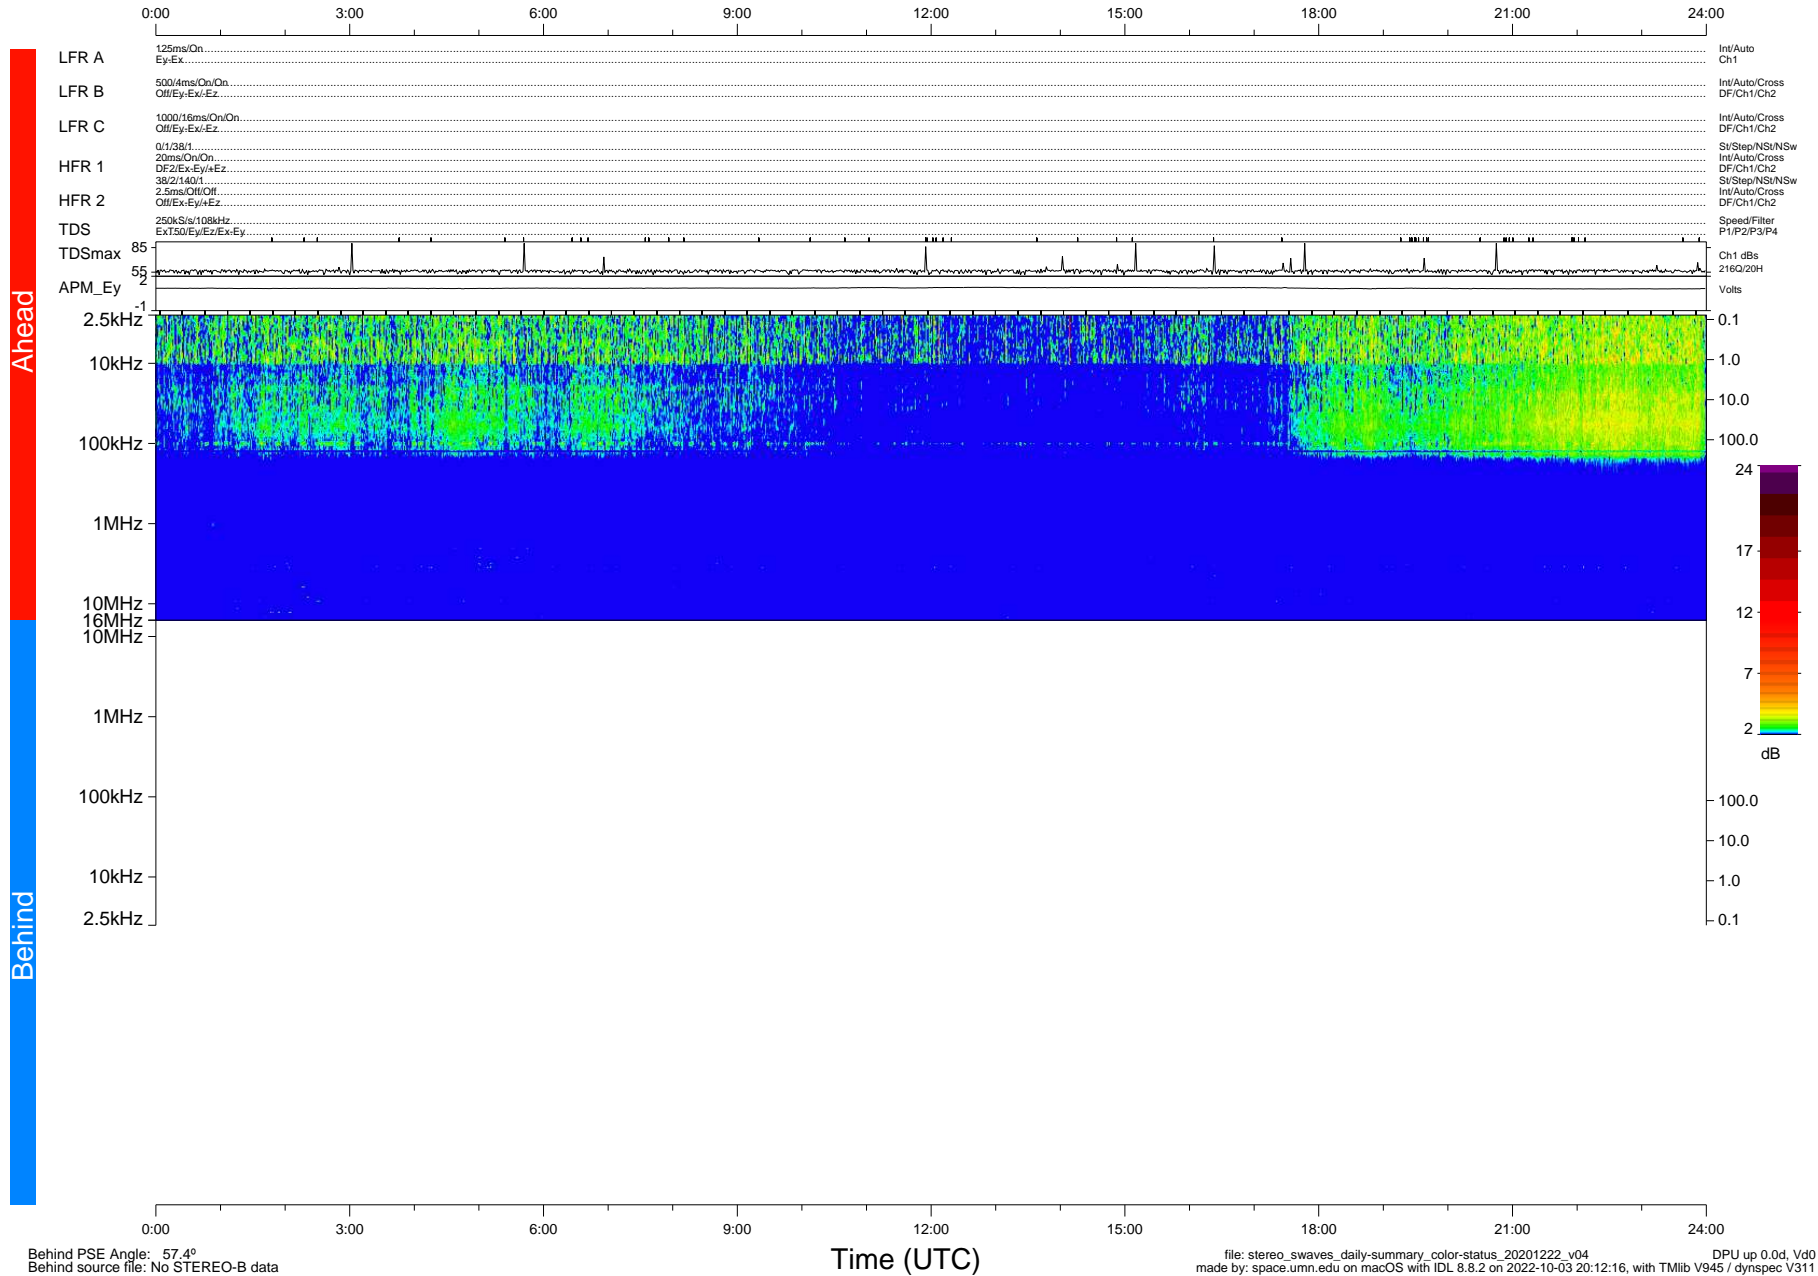

STEREO/WAVES Daily Summary - 22-Dec-2020 (DOY 357)

Ahead source file: swaves_ahead_2020_357_1_05.fin (Recovery: 100.0% HK, 86% Pkts)
Ahead PSE Angle: -57.2°

DPU up 1994.9d, V412d32

Behind PSE Angle: 57.4°
Behind source file: No STEREO-B data