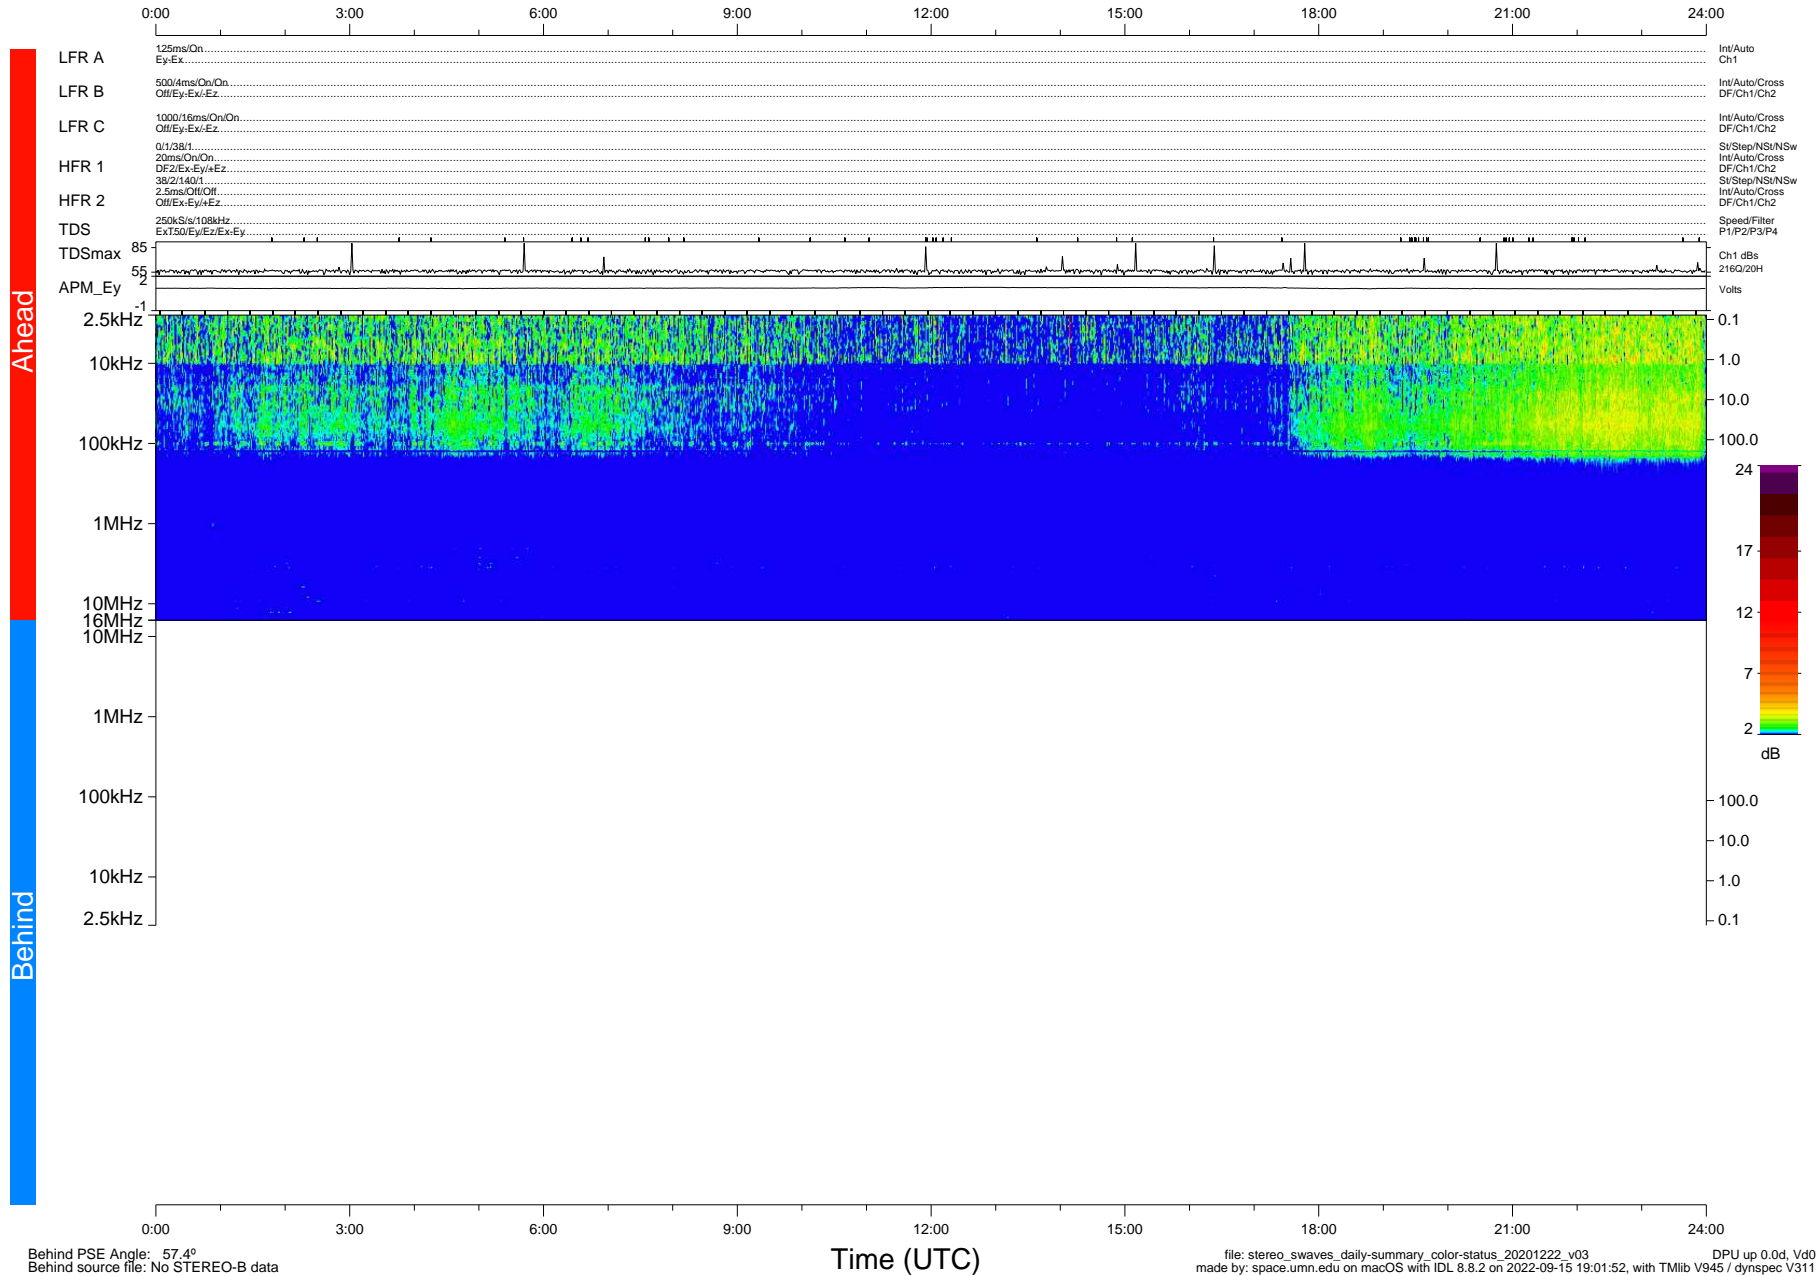

STEREO/WAVES Daily Summary - 22-Dec-2020 (DOY 357)

Ahead source file: swaves_ahead_2020_357_1_05.fin (Recovery: 100.0% HK, 86% Pkts)
Ahead PSE Angle: -57.2°

DPU up 1994.9d, V412d32

Behind PSE Angle: 57.4°
Behind source file: No STEREO-B data

Time (UTC)