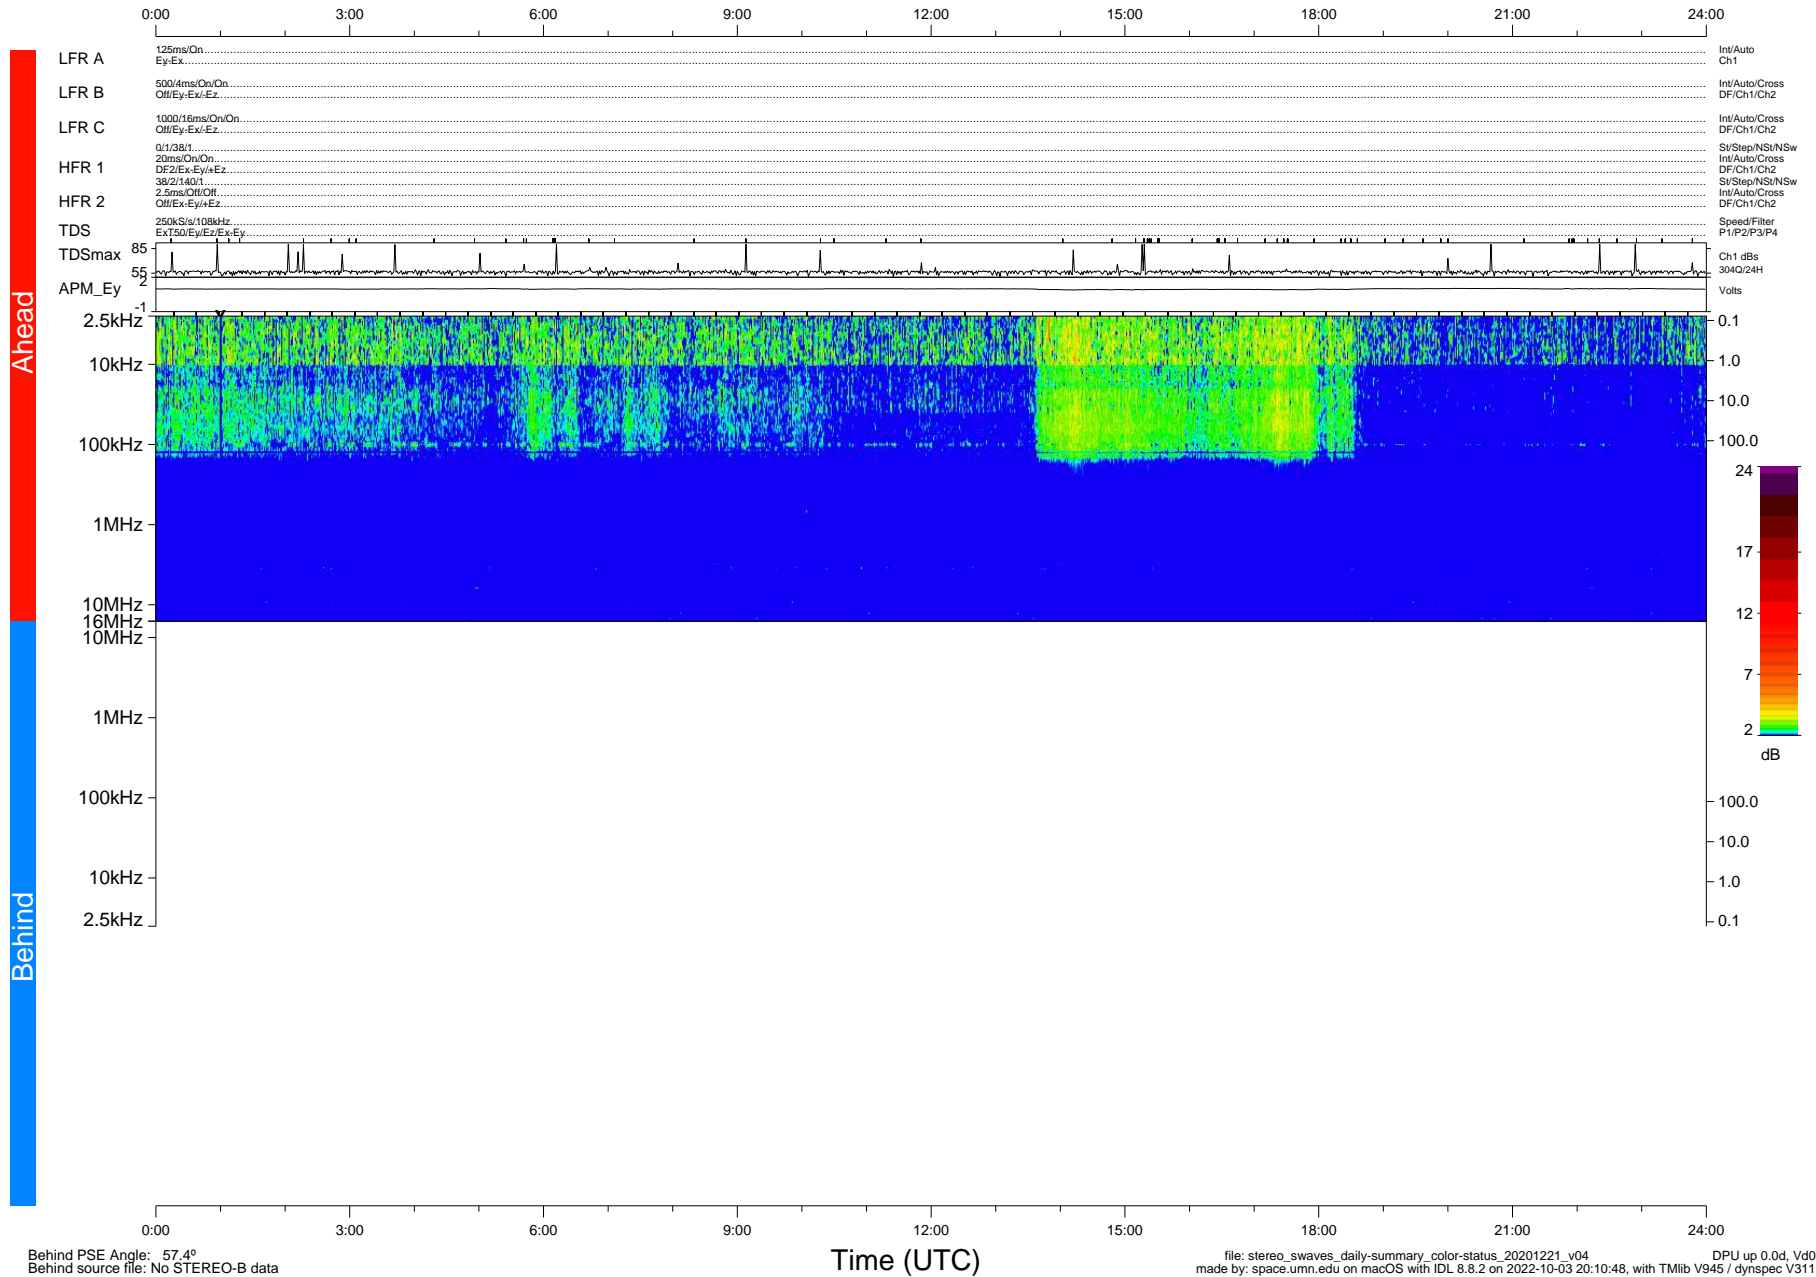

STEREO/WAVES Daily Summary - 21-Dec-2020 (DOY 356)

Ahead source file: swaves_ahead_2020_356_1_05.fin (Recovery: 100.0% HK, 99% Pkts)
 Ahead PSE Angle: -57.3°

DPU up 1993.9d, V412d32

Behind PSE Angle: 57.4°
 Behind source file: No STEREO-B data

file: stereo_swaves_daily-summary_color-status_20201221_v04
 made by: space.umn.edu on macOS with IDL 8.8.2 on 2022-10-03 20:10:48, with Tlib V945 / dynspec V311
 DPU up 0.0d, Vd0