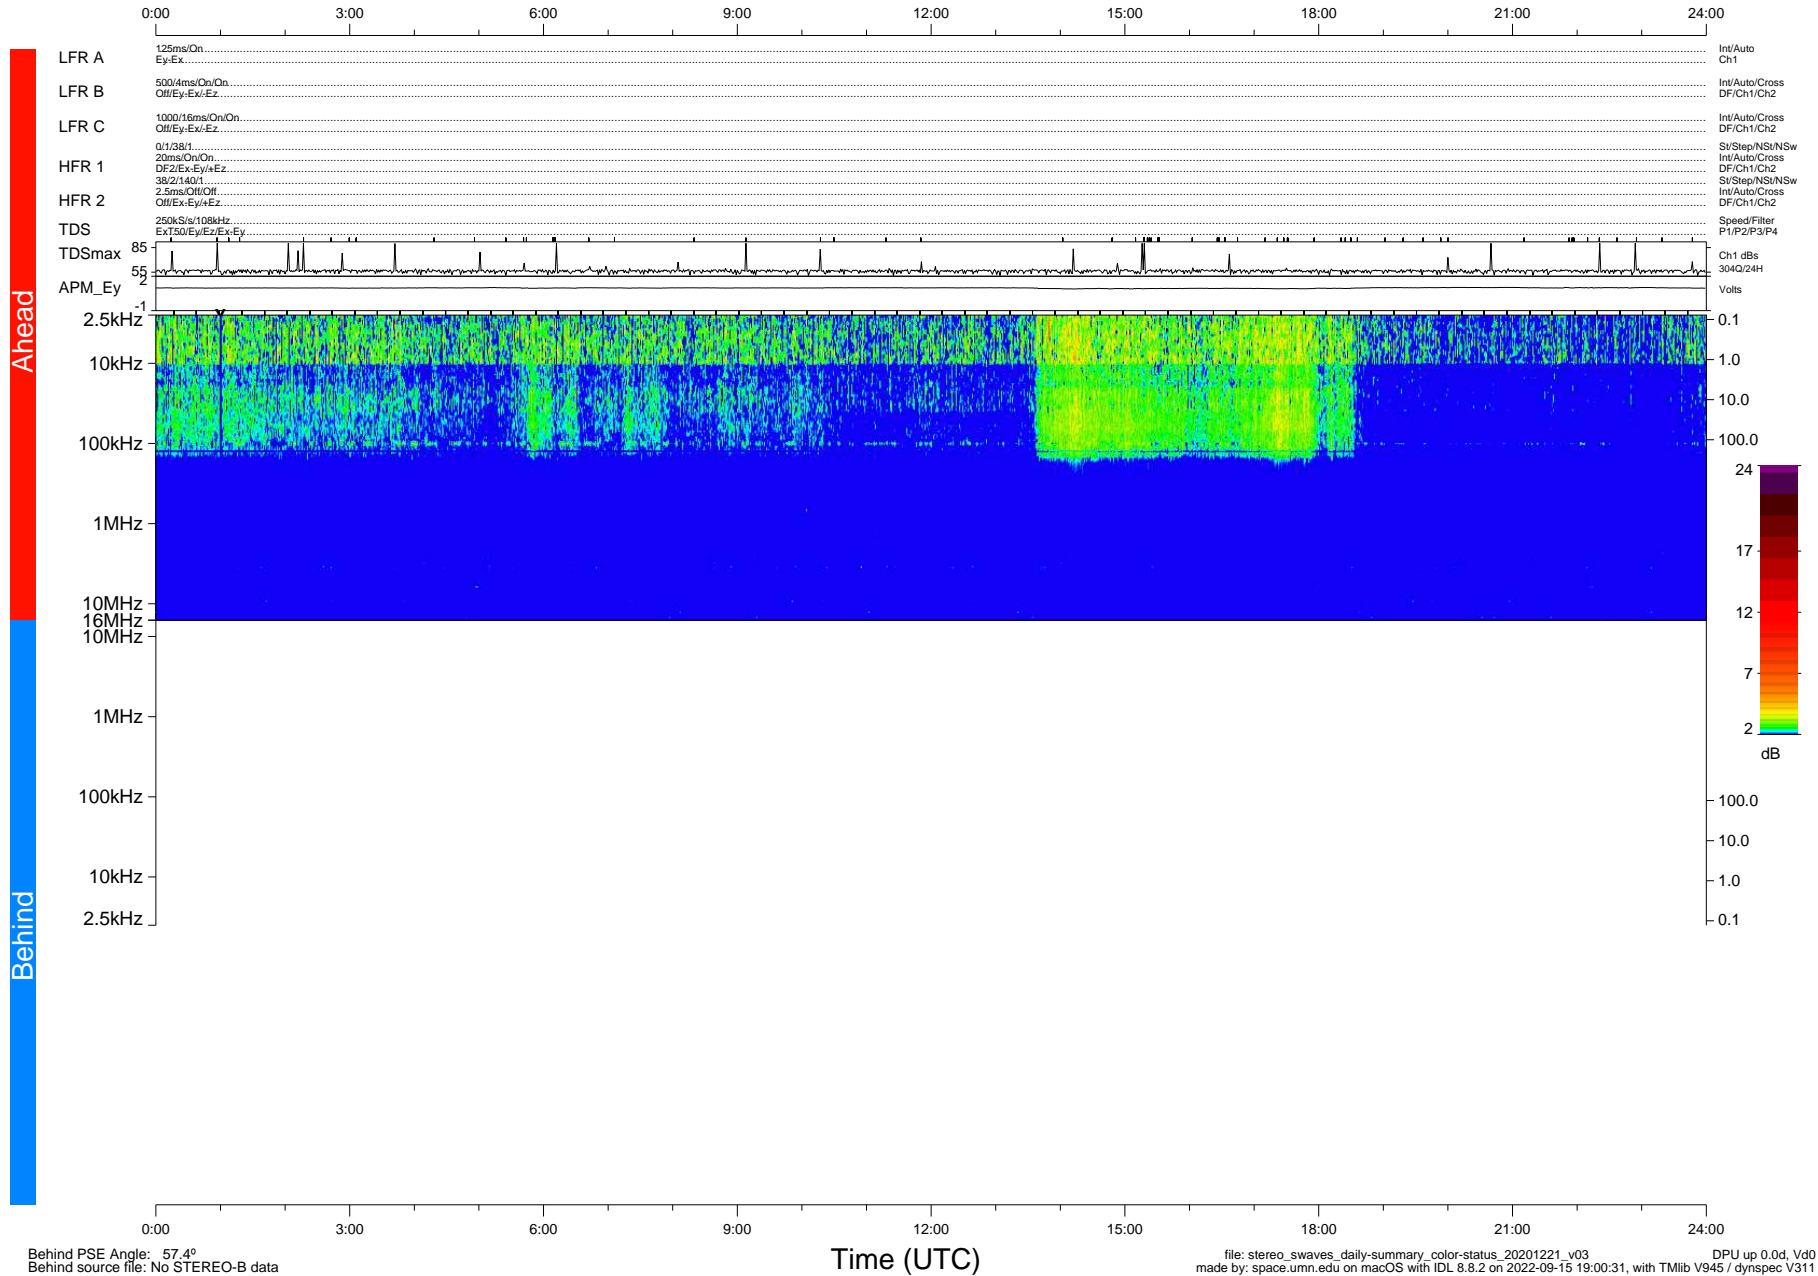

STEREO/WAVES Daily Summary - 21-Dec-2020 (DOY 356)

Ahead source file: swaves_ahead_2020_356_1_05.fin (Recovery: 100.0% HK, 99% Pkts)
Ahead PSE Angle: -57.3°

DPU up 1993.9d, V412d32

Behind PSE Angle: 57.4°
Behind source file: No STEREO-B data