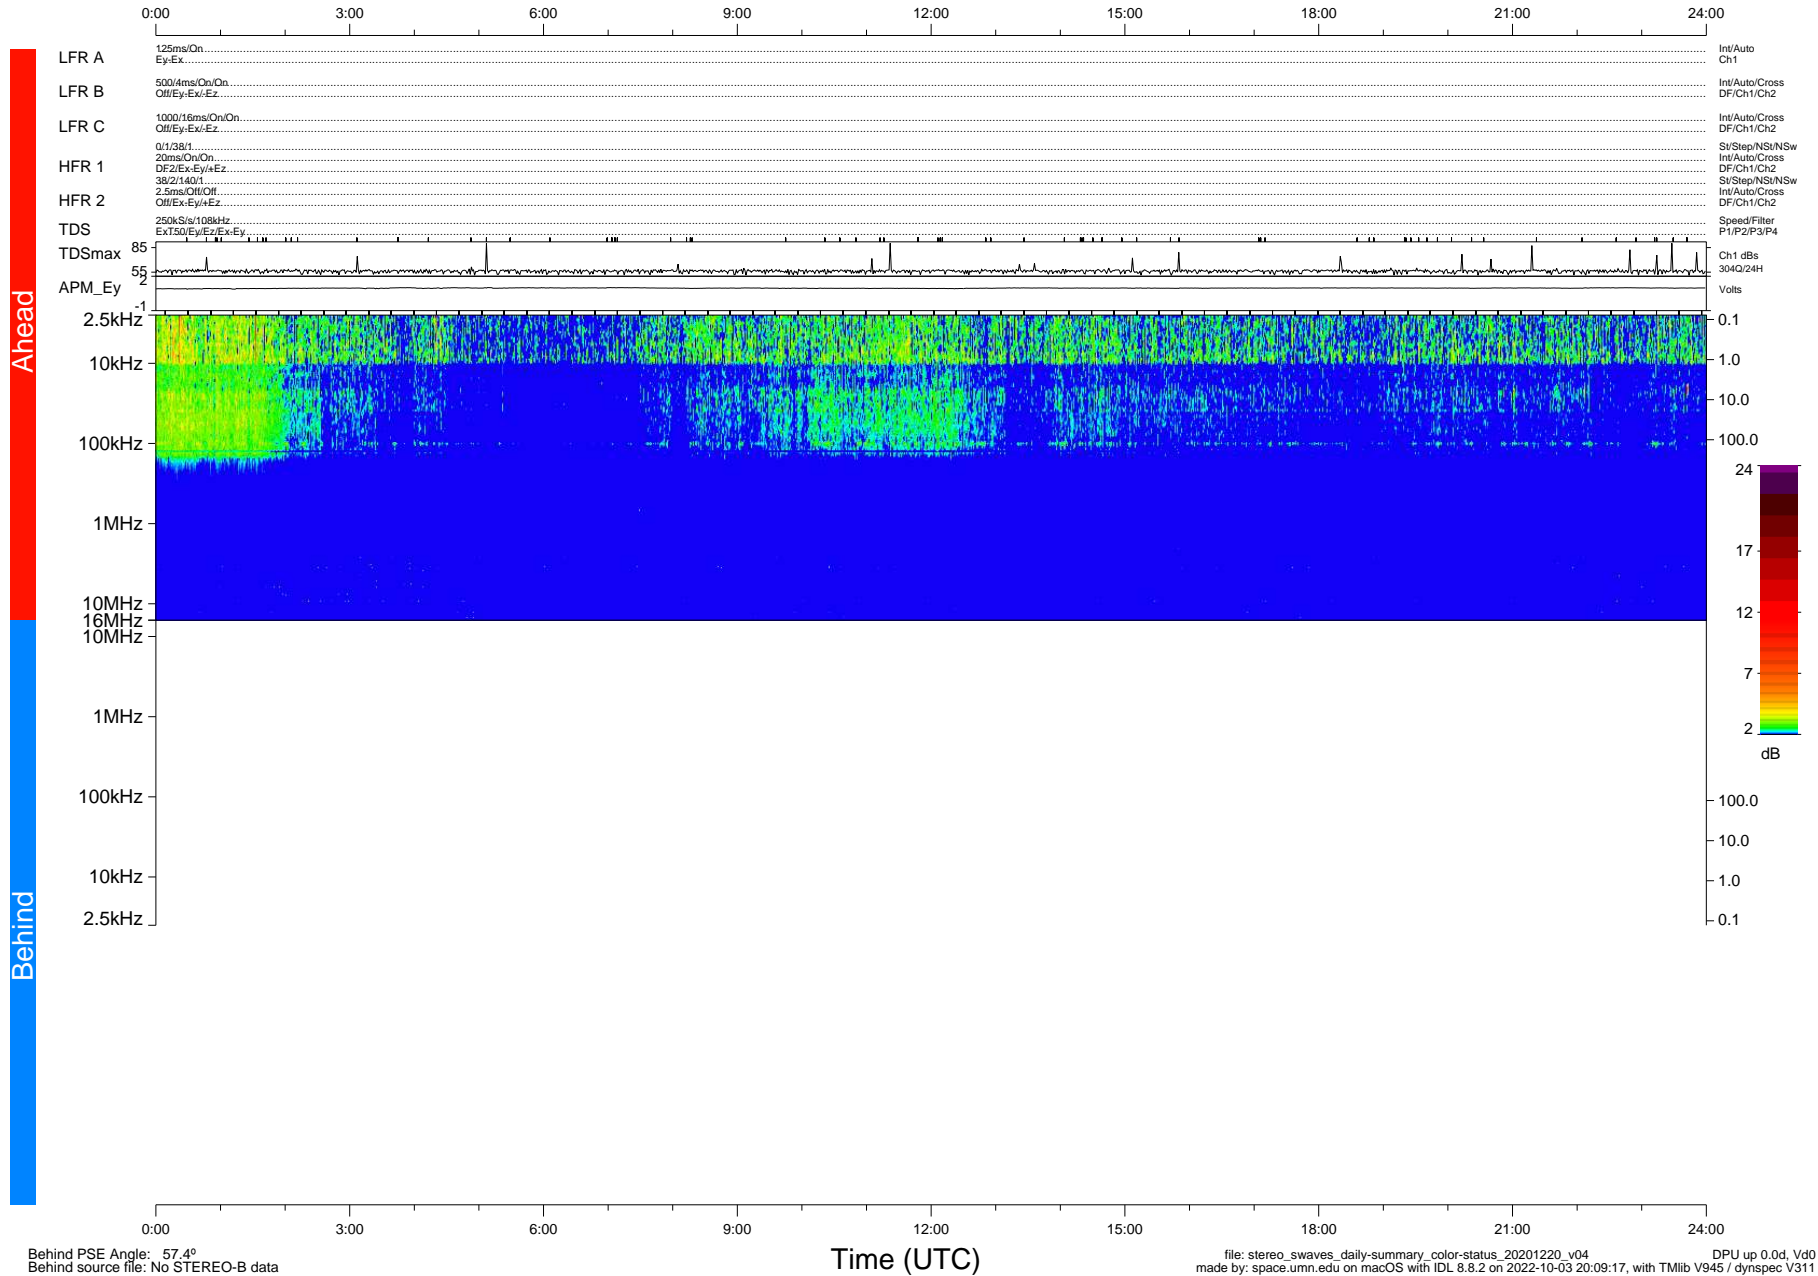

STEREO/WAVES Daily Summary - 20-Dec-2020 (DOY 355)

Ahead source file: swaves_ahead_2020_355_1_05.fin (Recovery: 100.0% HK, 99% Pkts)
Ahead PSE Angle: -57.3°

DPU up 1992.9d, V412d32

Behind PSE Angle: 57.4°
Behind source file: No STEREO-B data

Time (UTC)