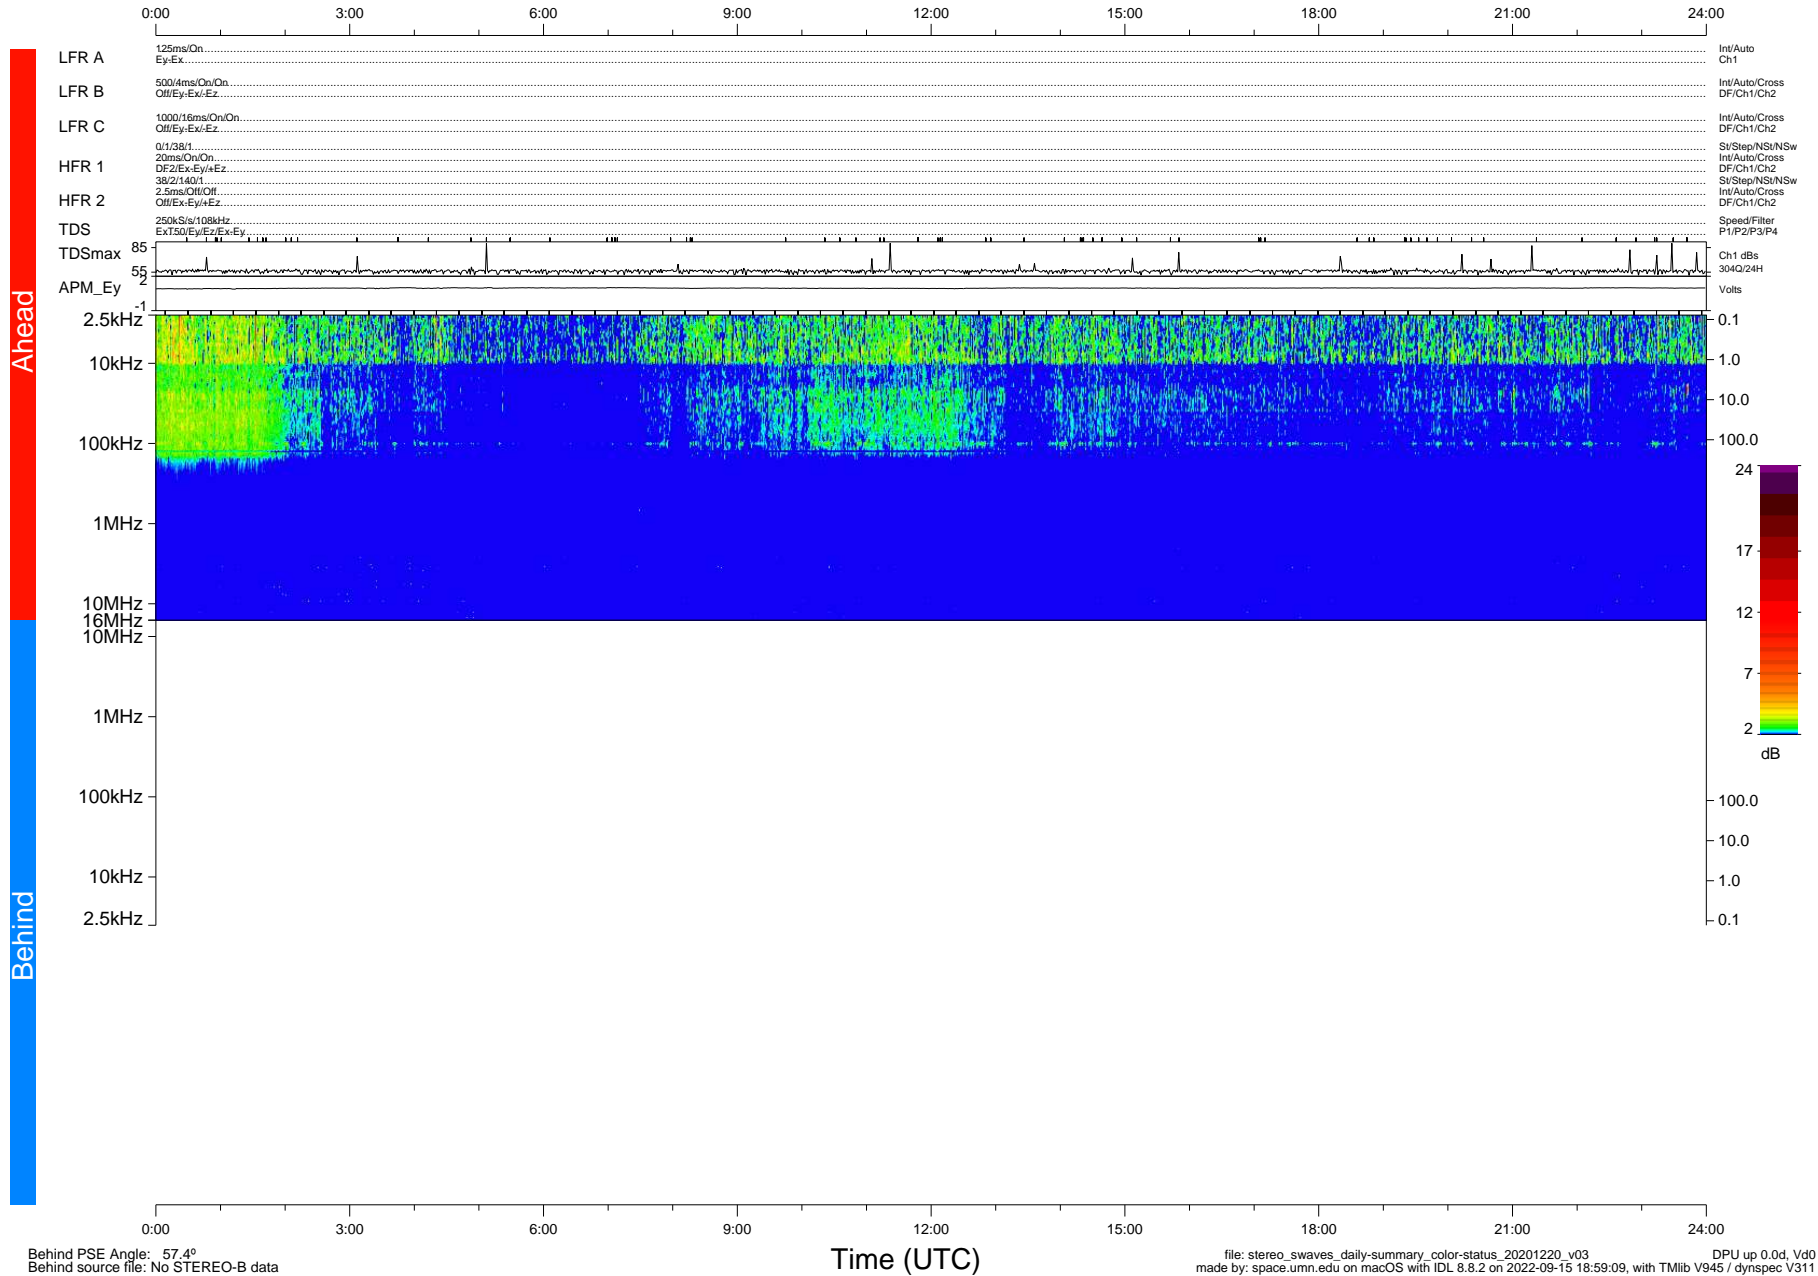

STEREO/WAVES Daily Summary - 20-Dec-2020 (DOY 355)

Ahead source file: swaves_ahead_2020_355_1_05.fin (Recovery: 100.0% HK, 99% Pkts)
Ahead PSE Angle: -57.3°

DPU up 1992.9d, V412d32

Behind PSE Angle: 57.4°
Behind source file: No STEREO-B data