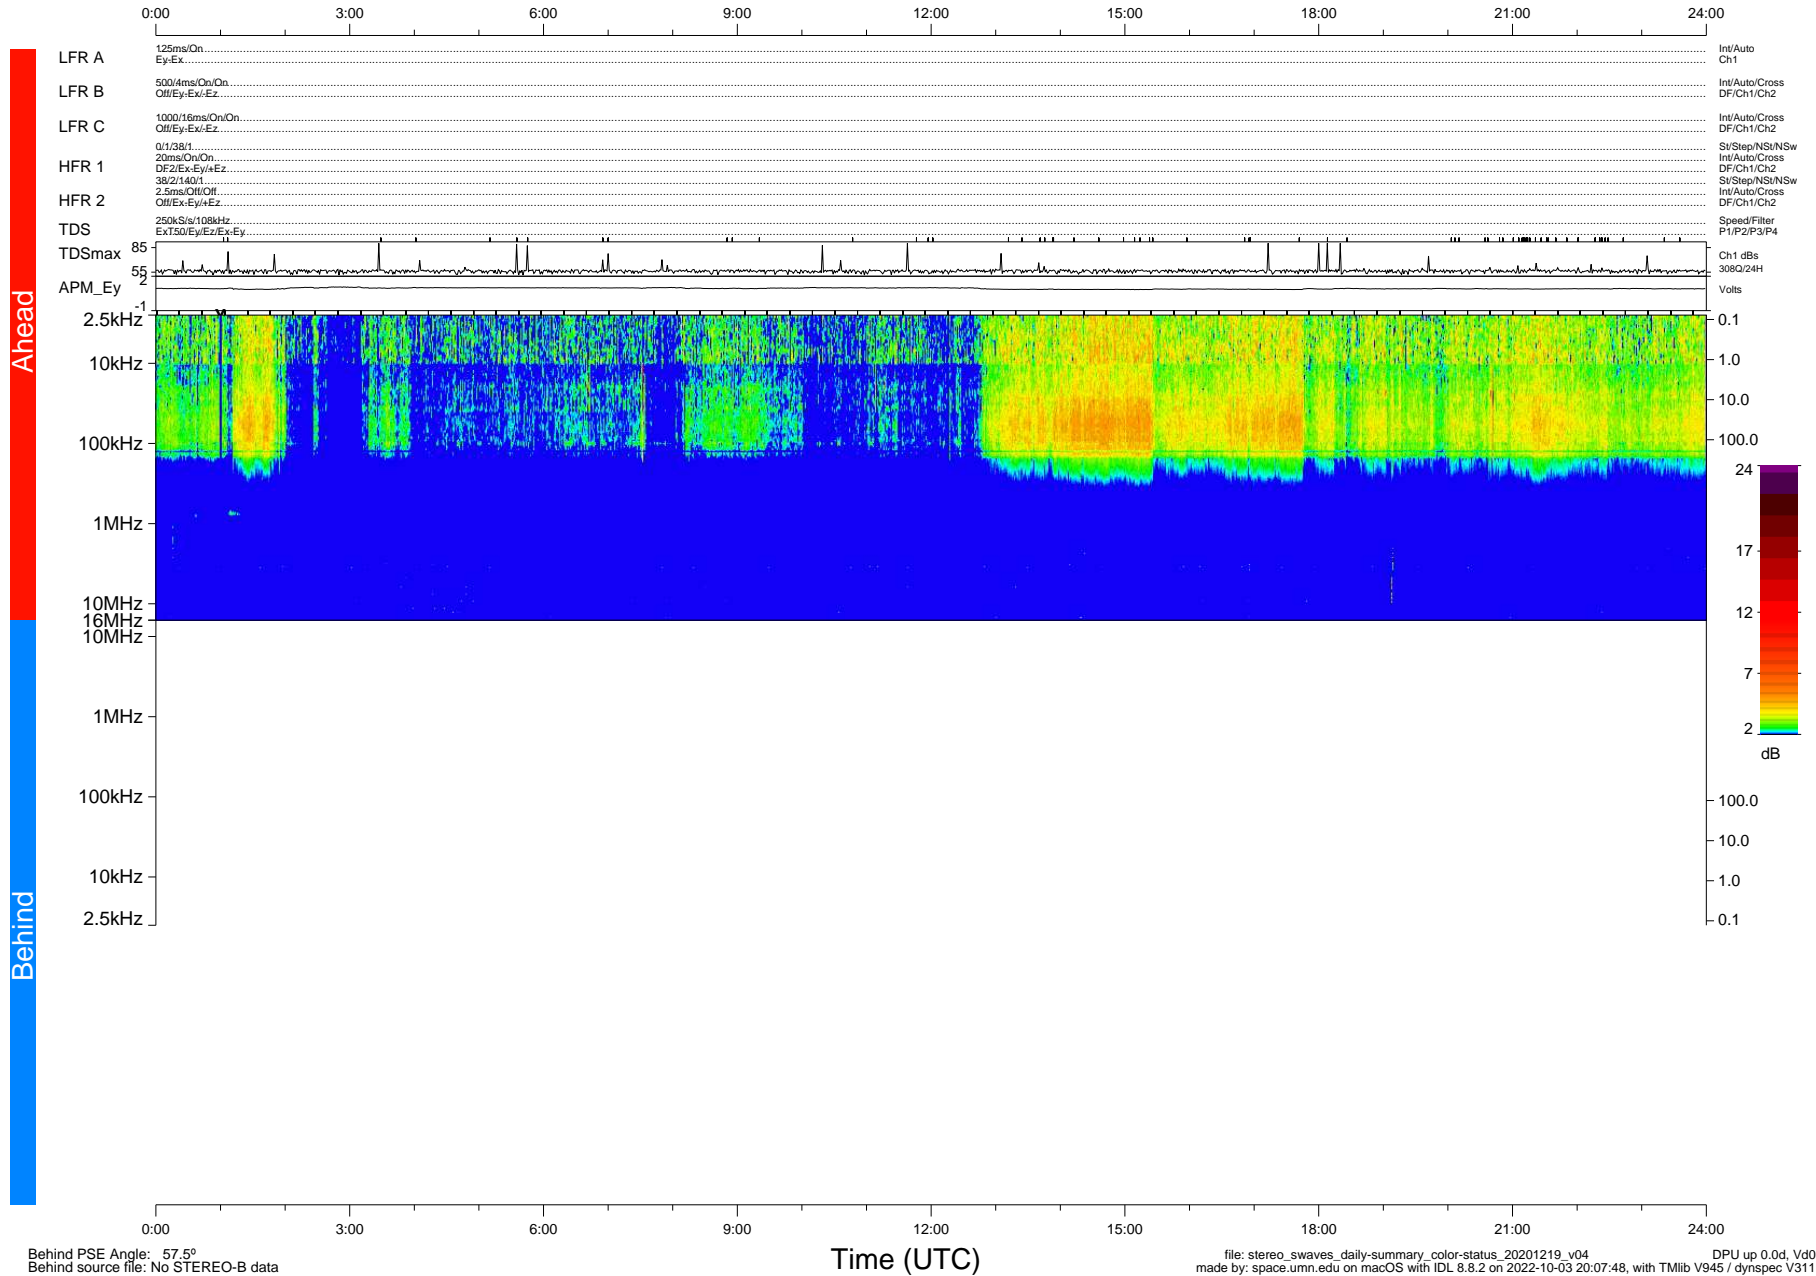

# STEREO/WAVES Daily Summary - 19-Dec-2020 (DOY 354)

Ahead source file: swaves\_ahead\_2020\_354\_1\_05.fin (Recovery: 100.0% HK, 100% Pkts)  
 Ahead PSE Angle: -57.3°

DPU up 1991.9d, V412d32

Behind PSE Angle: 57.5°  
 Behind source file: No STEREO-B data

file: stereo\_swaves\_daily-summary\_color-status\_20201219\_v04  
 made by: space.umn.edu on macOS with IDL 8.8.2 on 2022-10-03 20:07:48, with Tlib V945 / dynspec V311  
 DPU up 0.0d, Vd0