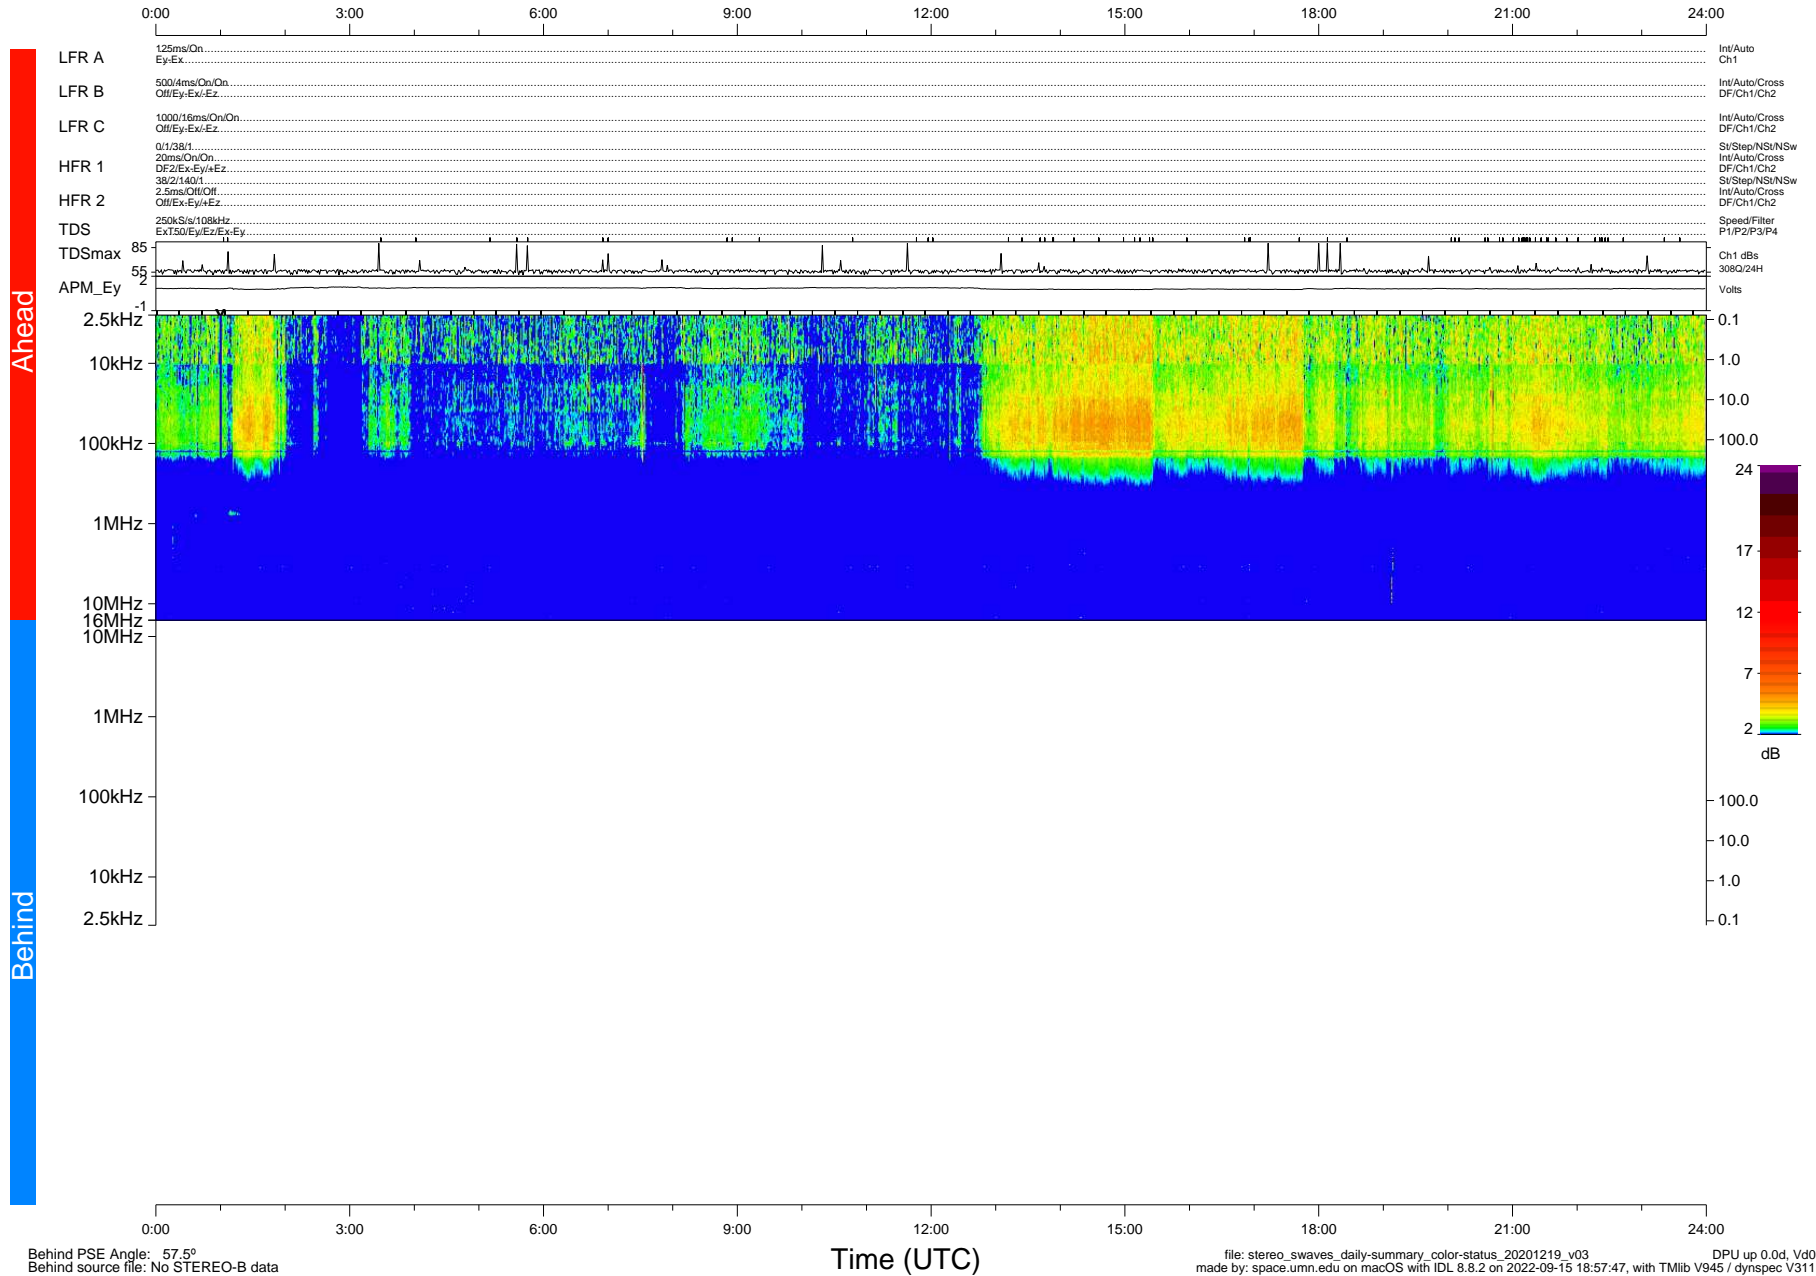

STEREO/WAVES Daily Summary - 19-Dec-2020 (DOY 354)

Ahead source file: swaves_ahead_2020_354_1_05.fin (Recovery: 100.0% HK, 100% Pkts)
 Ahead PSE Angle: -57.3°

DPU up 1991.9d, V412d32

Behind PSE Angle: 57.5°
 Behind source file: No STEREO-B data

file: stereo_swaves_daily-summary_color-status_20201219_v03
 made by: space.umn.edu on macOS with IDL 8.8.2 on 2022-09-15 18:57:47, with Tlib V945 / dynspec V311
 DPU up 0.0d, Vd0