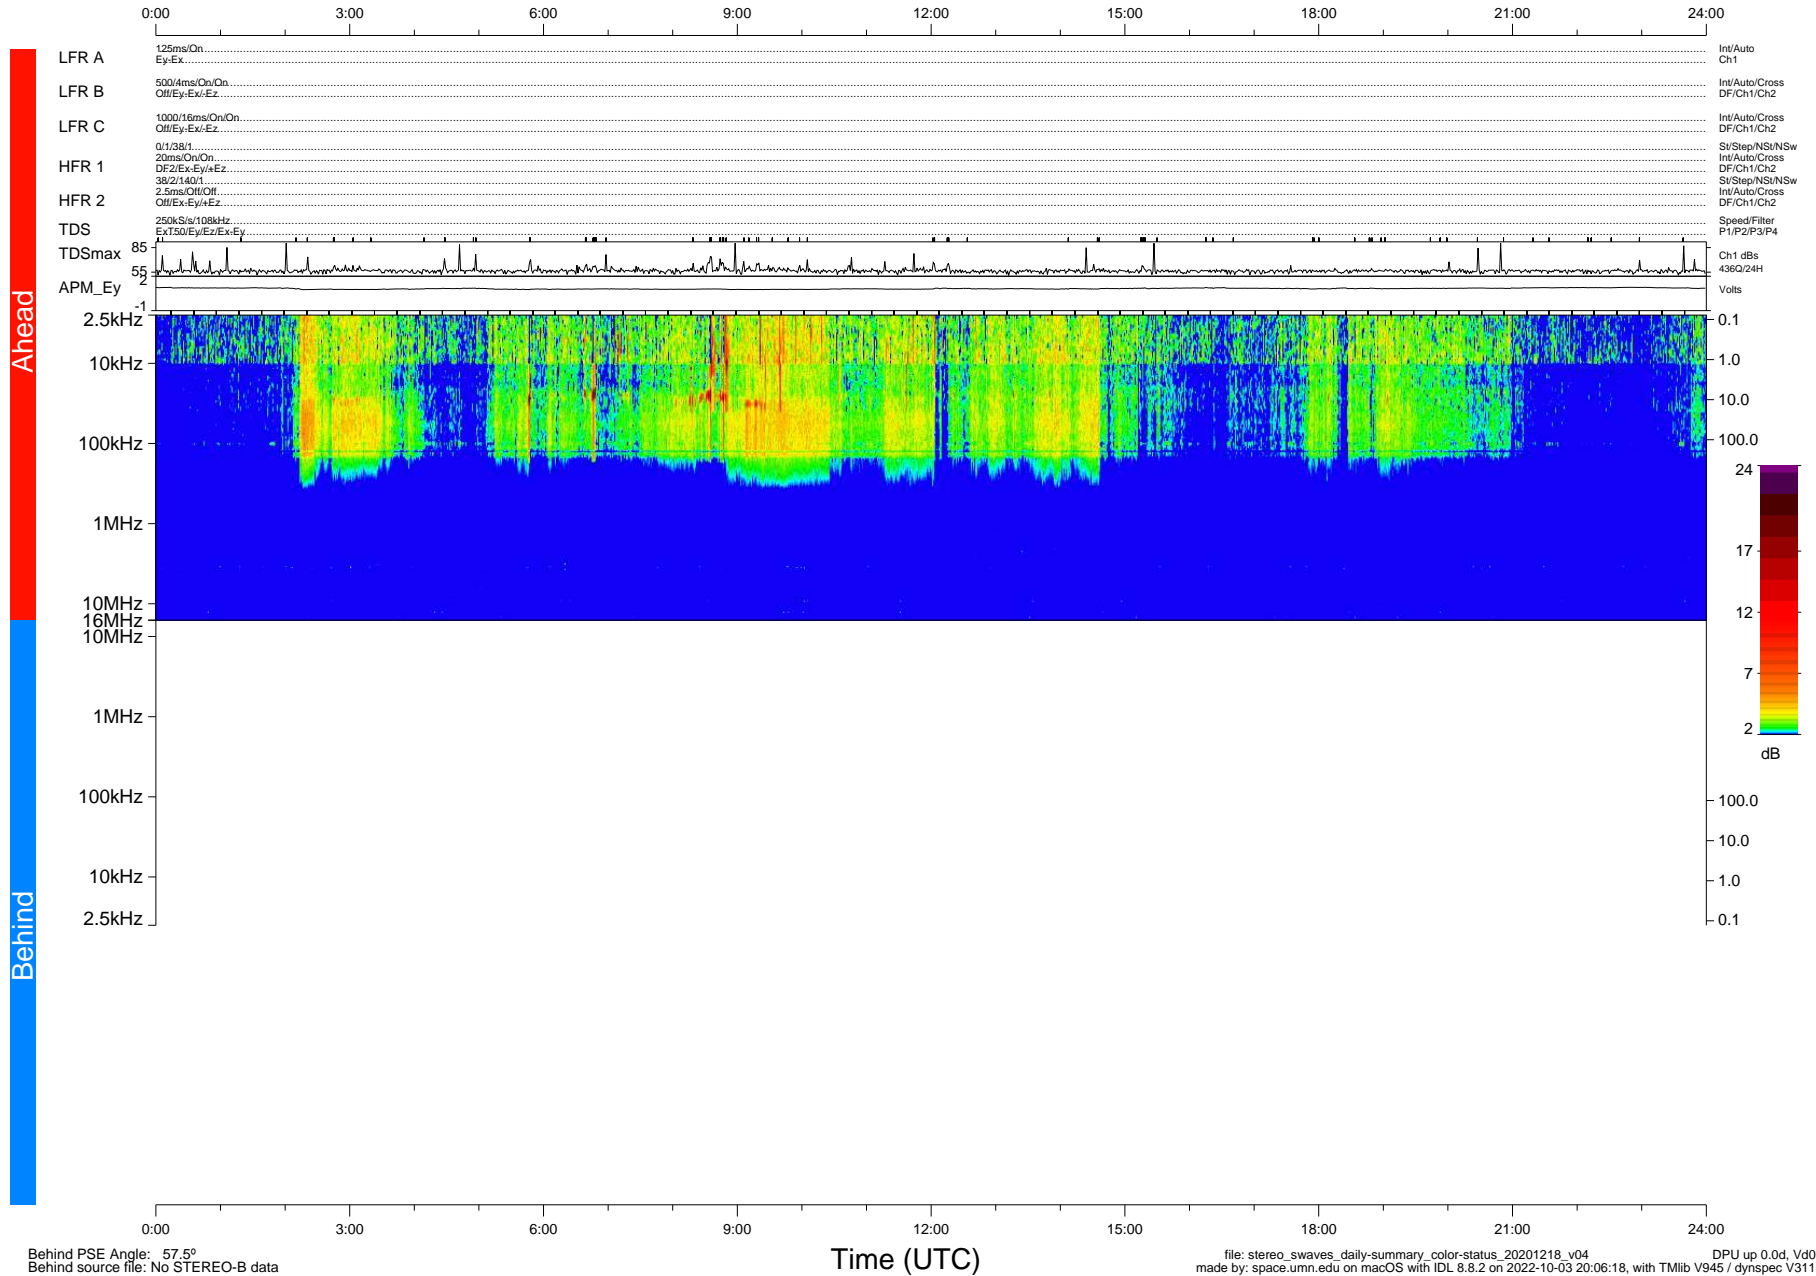

STEREO/WAVES Daily Summary - 18-Dec-2020 (DOY 353)

Ahead source file: swaves_ahead_2020_353_1_05.fin (Recovery: 100.0% HK, 119% Pkts)
 Ahead PSE Angle: -57.3°

DPU up 1990.9d, V412d32

Behind PSE Angle: 57.5°
 Behind source file: No STEREO-B data

file: stereo_swaves_daily-summary_color-status_20201218_v04
 made by: space.umn.edu on macOS with IDL 8.8.2 on 2022-10-03 20:06:18, with Tlib V945 / dynspec V311
 DPU up 0.0d, Vd0