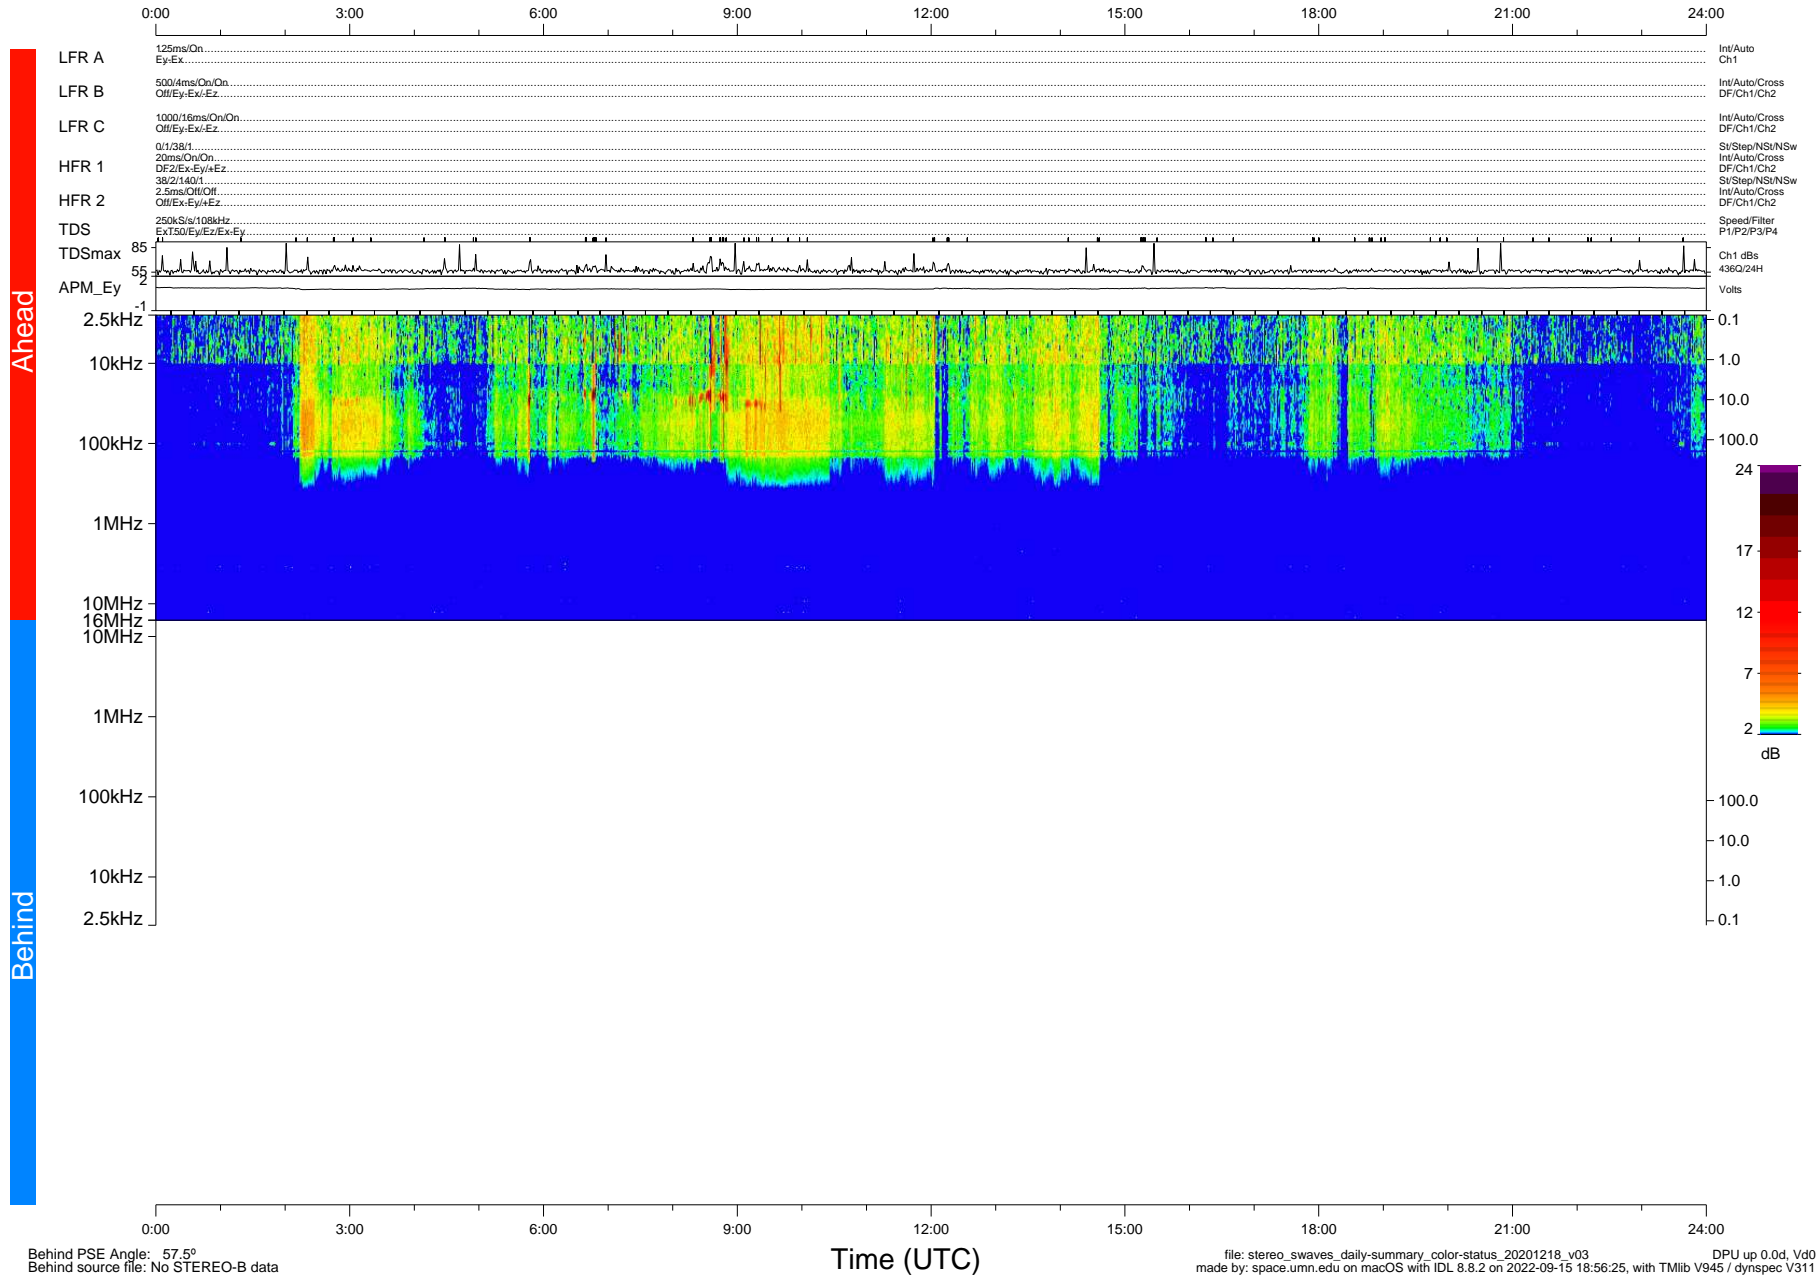

STEREO/WAVES Daily Summary - 18-Dec-2020 (DOY 353)

Ahead source file: swaves_ahead_2020_353_1_05.fin (Recovery: 100.0% HK, 119% Pkts)
 Ahead PSE Angle: -57.3°

DPU up 1990.9d, V412d32

Behind PSE Angle: 57.5°
 Behind source file: No STEREO-B data

file: stereo_swaves_daily-summary_color-status_20201218_v03
 made by: space.umn.edu on macOS with IDL 8.8.2 on 2022-09-15 18:56:25, with Tlib V945 / dynspec V311
 DPU up 0.0d, Vd0