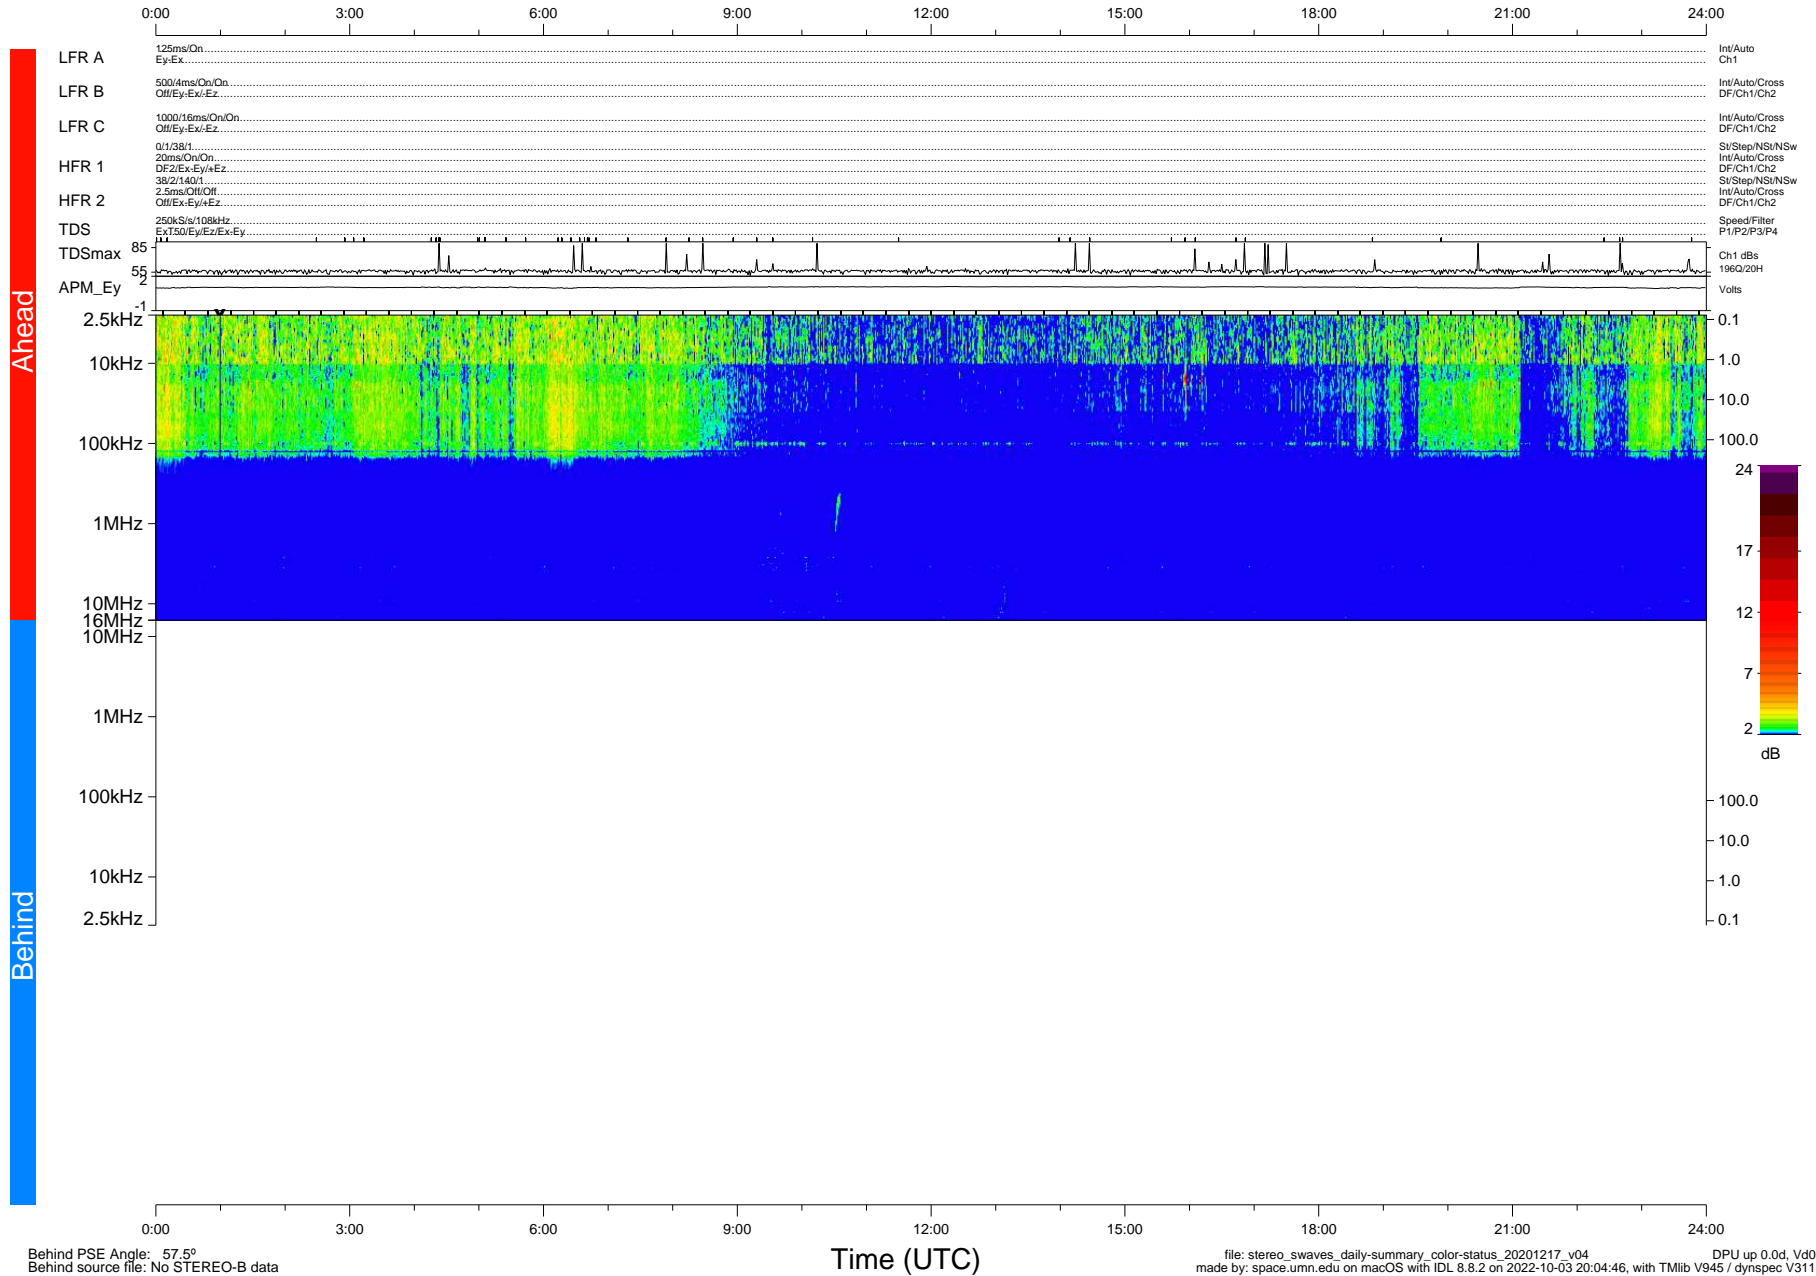

# STEREO/WAVES Daily Summary - 17-Dec-2020 (DOY 352)

Ahead source file: swaves\_ahead\_2020\_352\_1\_05.fin (Recovery: 100.0% HK, 83% Pkts)  
 Ahead PSE Angle: -57.4°

DPU up 1989.9d, V412d32

Behind PSE Angle: 57.5°  
 Behind source file: No STEREO-B data

file: stereo\_swaves\_daily-summary\_color-status\_20201217\_v04  
 made by: space.umn.edu on macOS with IDL 8.8.2 on 2022-10-03 20:04:46, with Tlib V945 / dynspec V311  
 DPU up 0.0d, Vd0