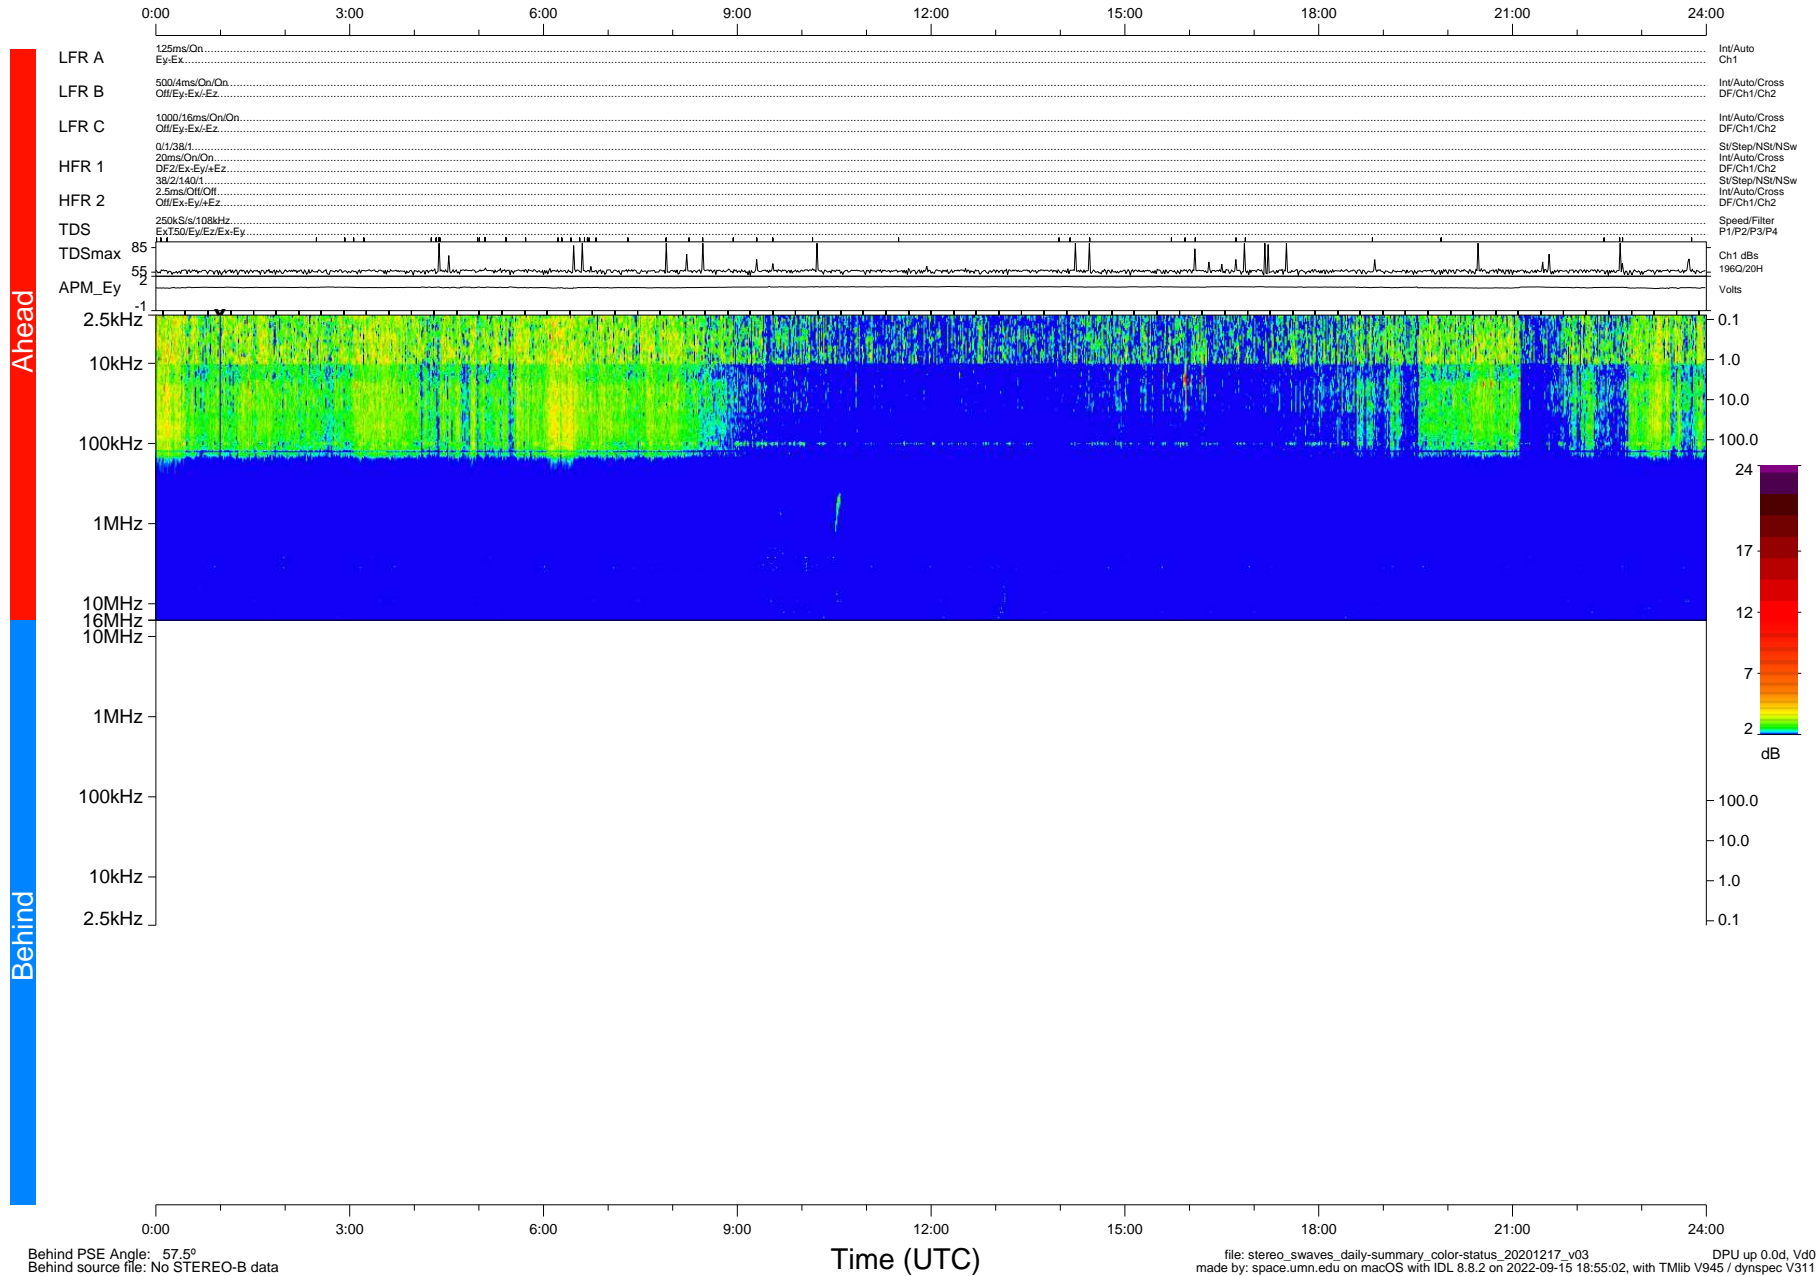

# STEREO/WAVES Daily Summary - 17-Dec-2020 (DOY 352)

Ahead source file: swaves\_ahead\_2020\_352\_1\_05.fin (Recovery: 100.0% HK, 83% Pkts)  
 Ahead PSE Angle: -57.4°

DPU up 1989.9d, V412d32

Behind PSE Angle: 57.5°  
 Behind source file: No STEREO-B data

file: stereo\_swaves\_daily-summary\_color-status\_20201217\_v03  
 made by: space.umn.edu on macOS with IDL 8.8.2 on 2022-09-15 18:55:02, with Tlib V945 / dynspec V311  
 DPU up 0.0d, V40