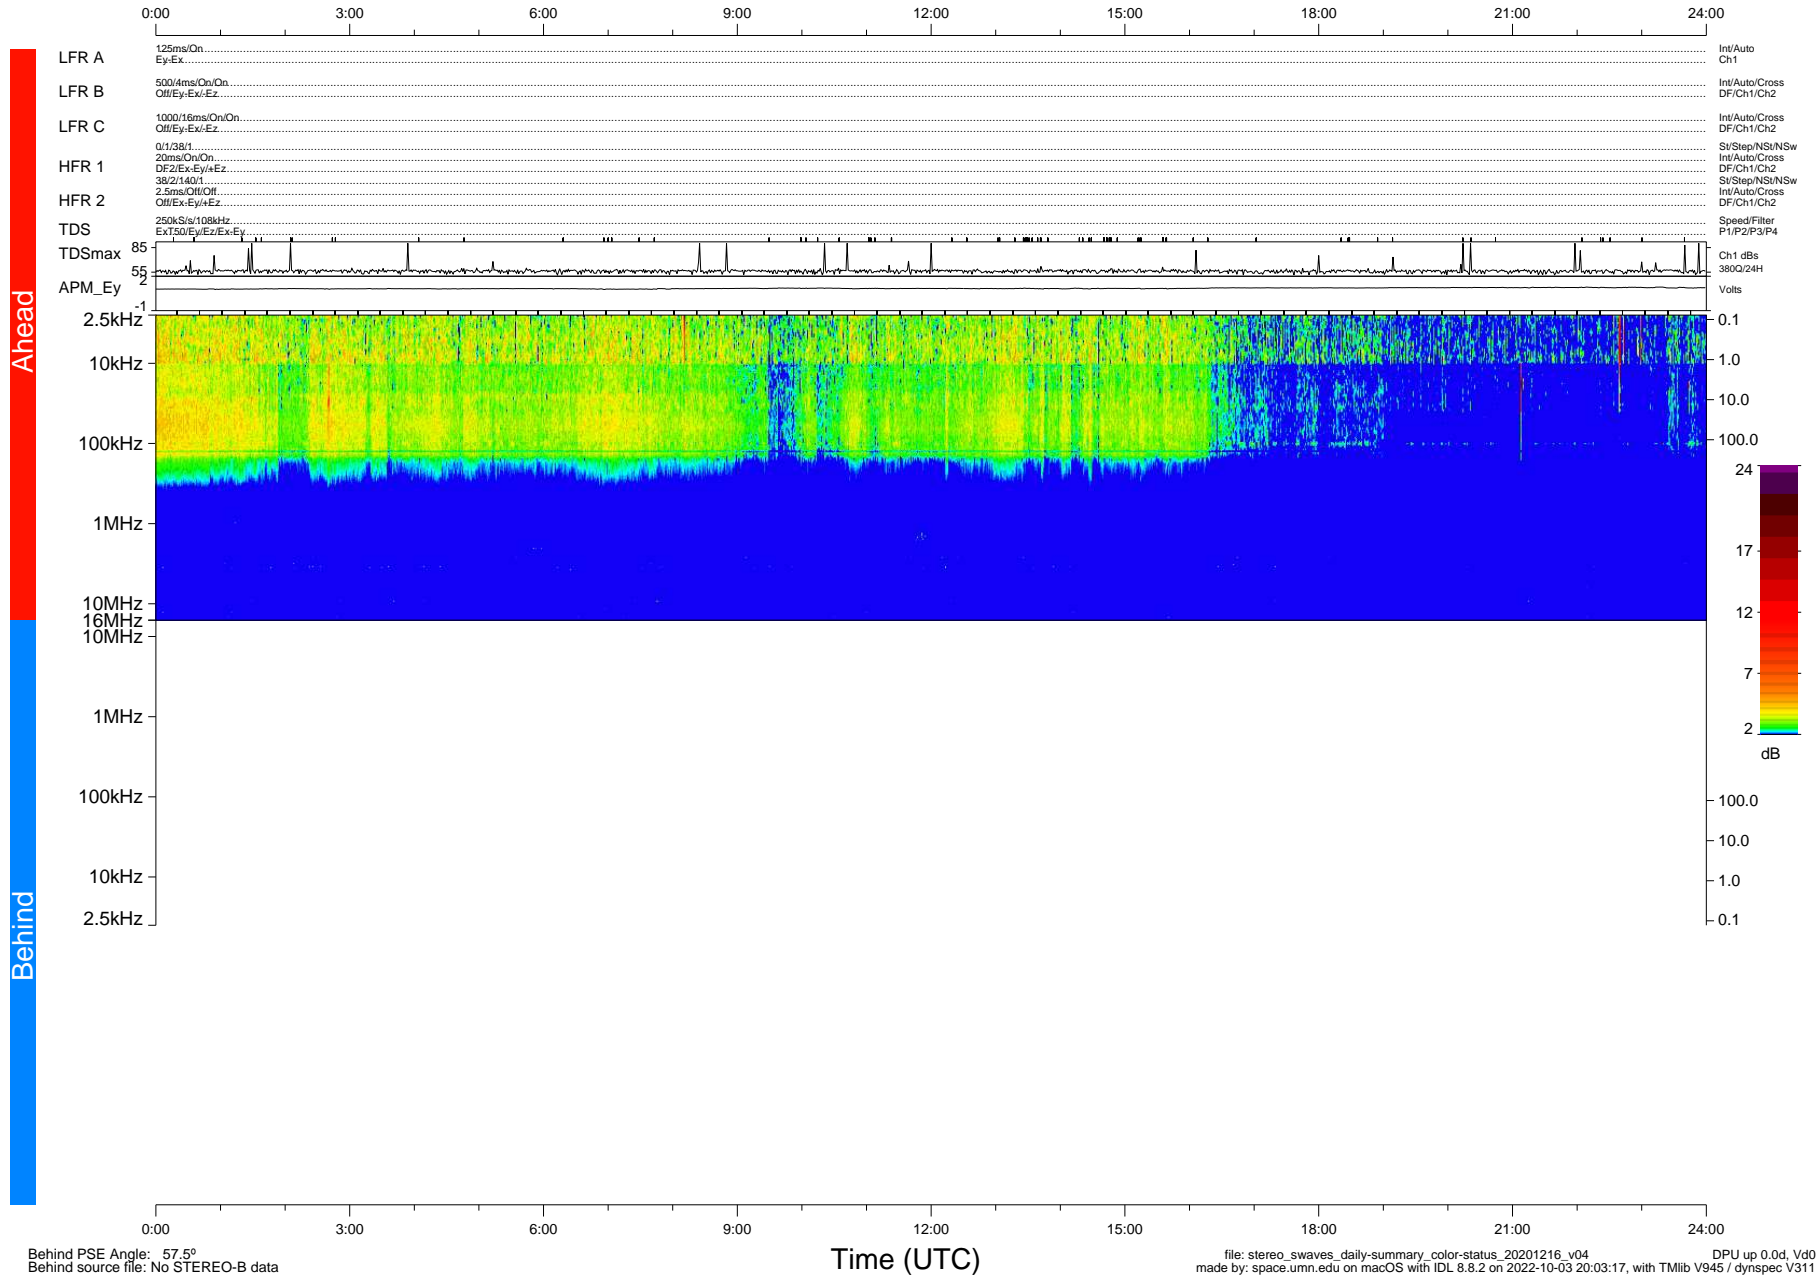

STEREO/WAVES Daily Summary - 16-Dec-2020 (DOY 351)

Ahead source file: swaves_ahead_2020_351_1_05.fin (Recovery: 100.0% HK, 110% Pkts)
 Ahead PSE Angle: -57.4°

DPU up 1988.9d, V412d32

Behind PSE Angle: 57.5°
 Behind source file: No STEREO-B data

Time (UTC)

file: stereo_swaves_daily-summary_color-status_20201216_v04 DPU up 0.0d, Vd0
 made by: space.umn.edu on macOS with IDL 8.8.2 on 2022-10-03 20:03:17, with Tlib V945 / dynspec V311