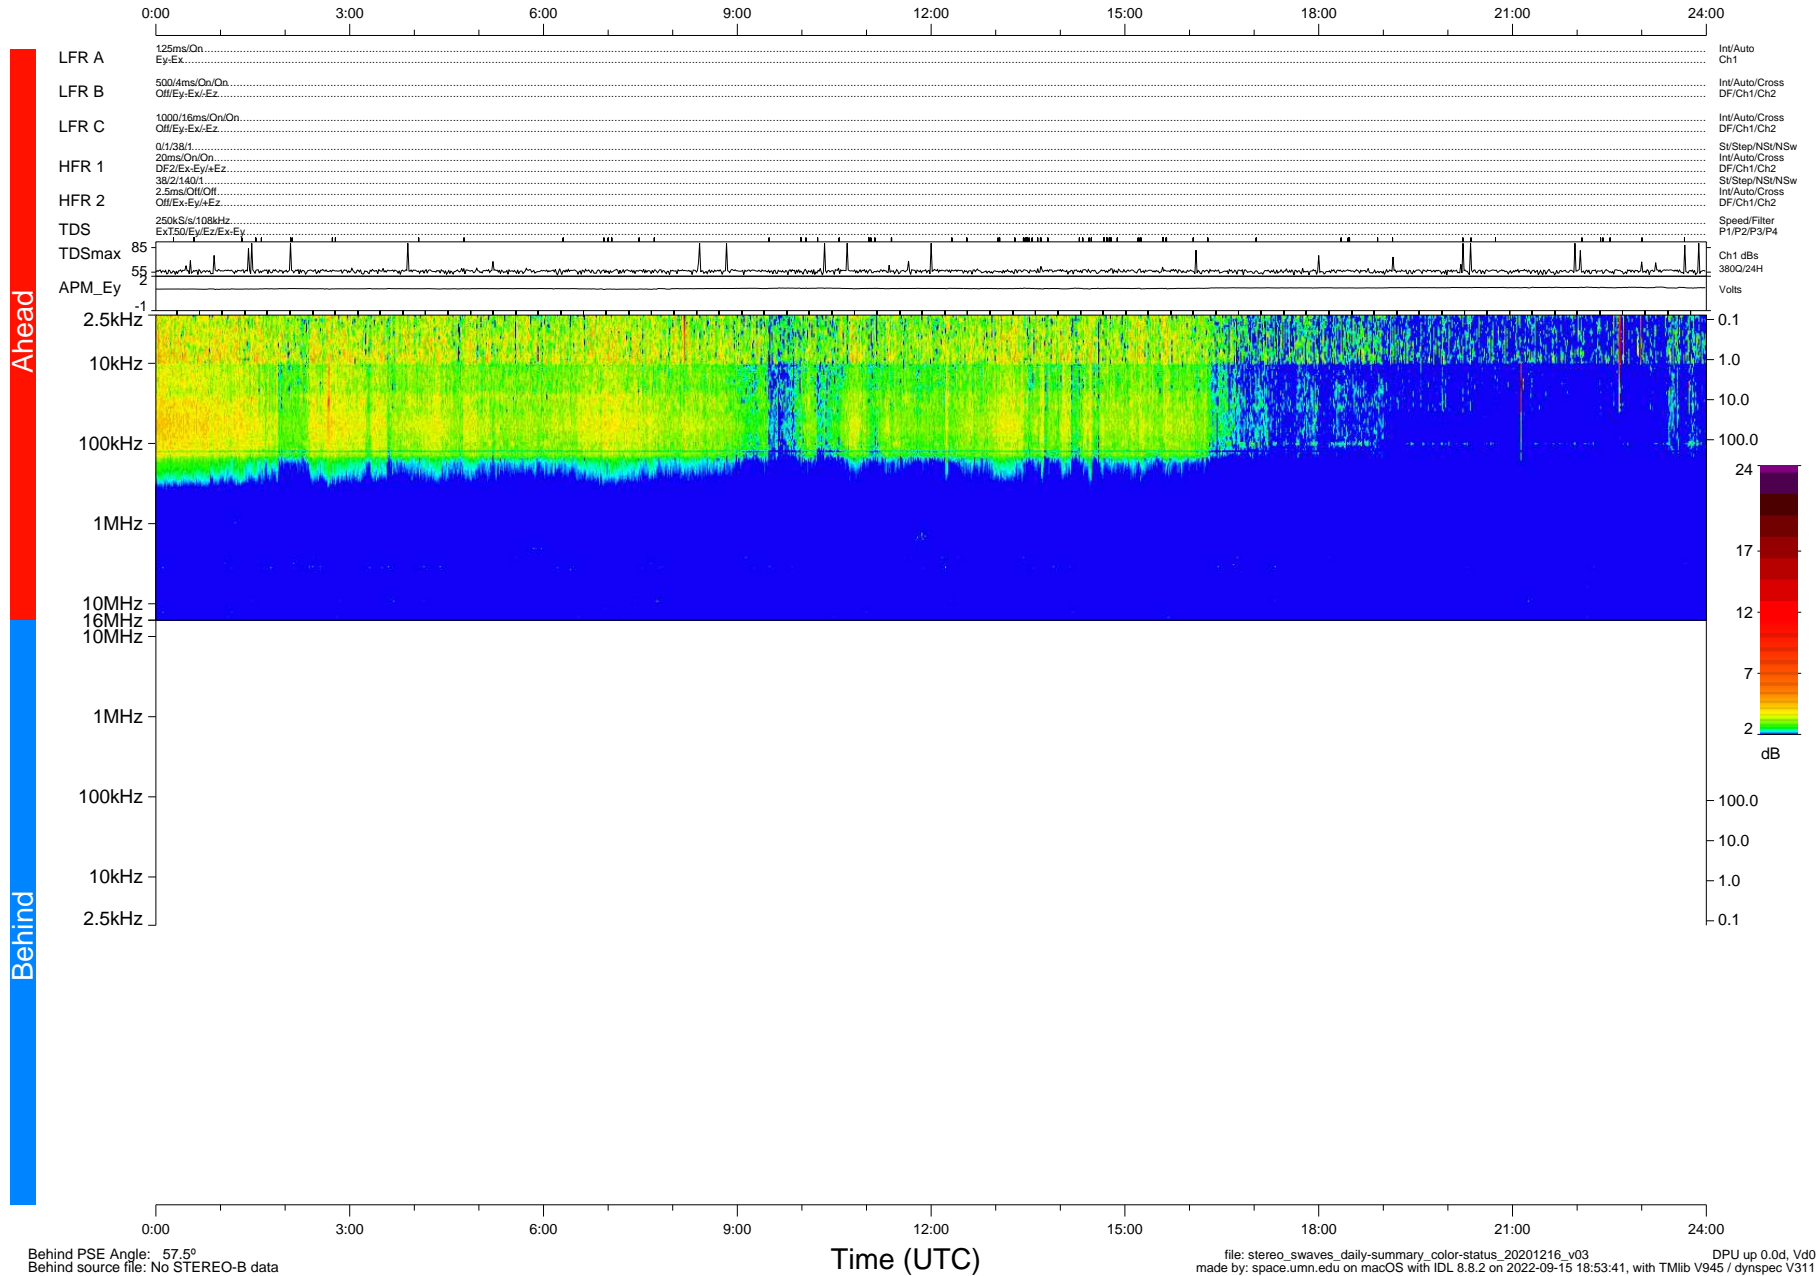

STEREO/WAVES Daily Summary - 16-Dec-2020 (DOY 351)

Ahead source file: swaves_ahead_2020_351_1_05.fin (Recovery: 100.0% HK, 110% Pkts)
 Ahead PSE Angle: -57.4°

DPU up 1988.9d, V412d32

Behind PSE Angle: 57.5°
 Behind source file: No STEREO-B data

file: stereo_swaves_daily-summary_color-status_20201216_v03
 made by: space.umn.edu on macOS with IDL 8.8.2 on 2022-09-15 18:53:41, with Tlib V945 / dynspec V311
 DPU up 0.0d, Vd0