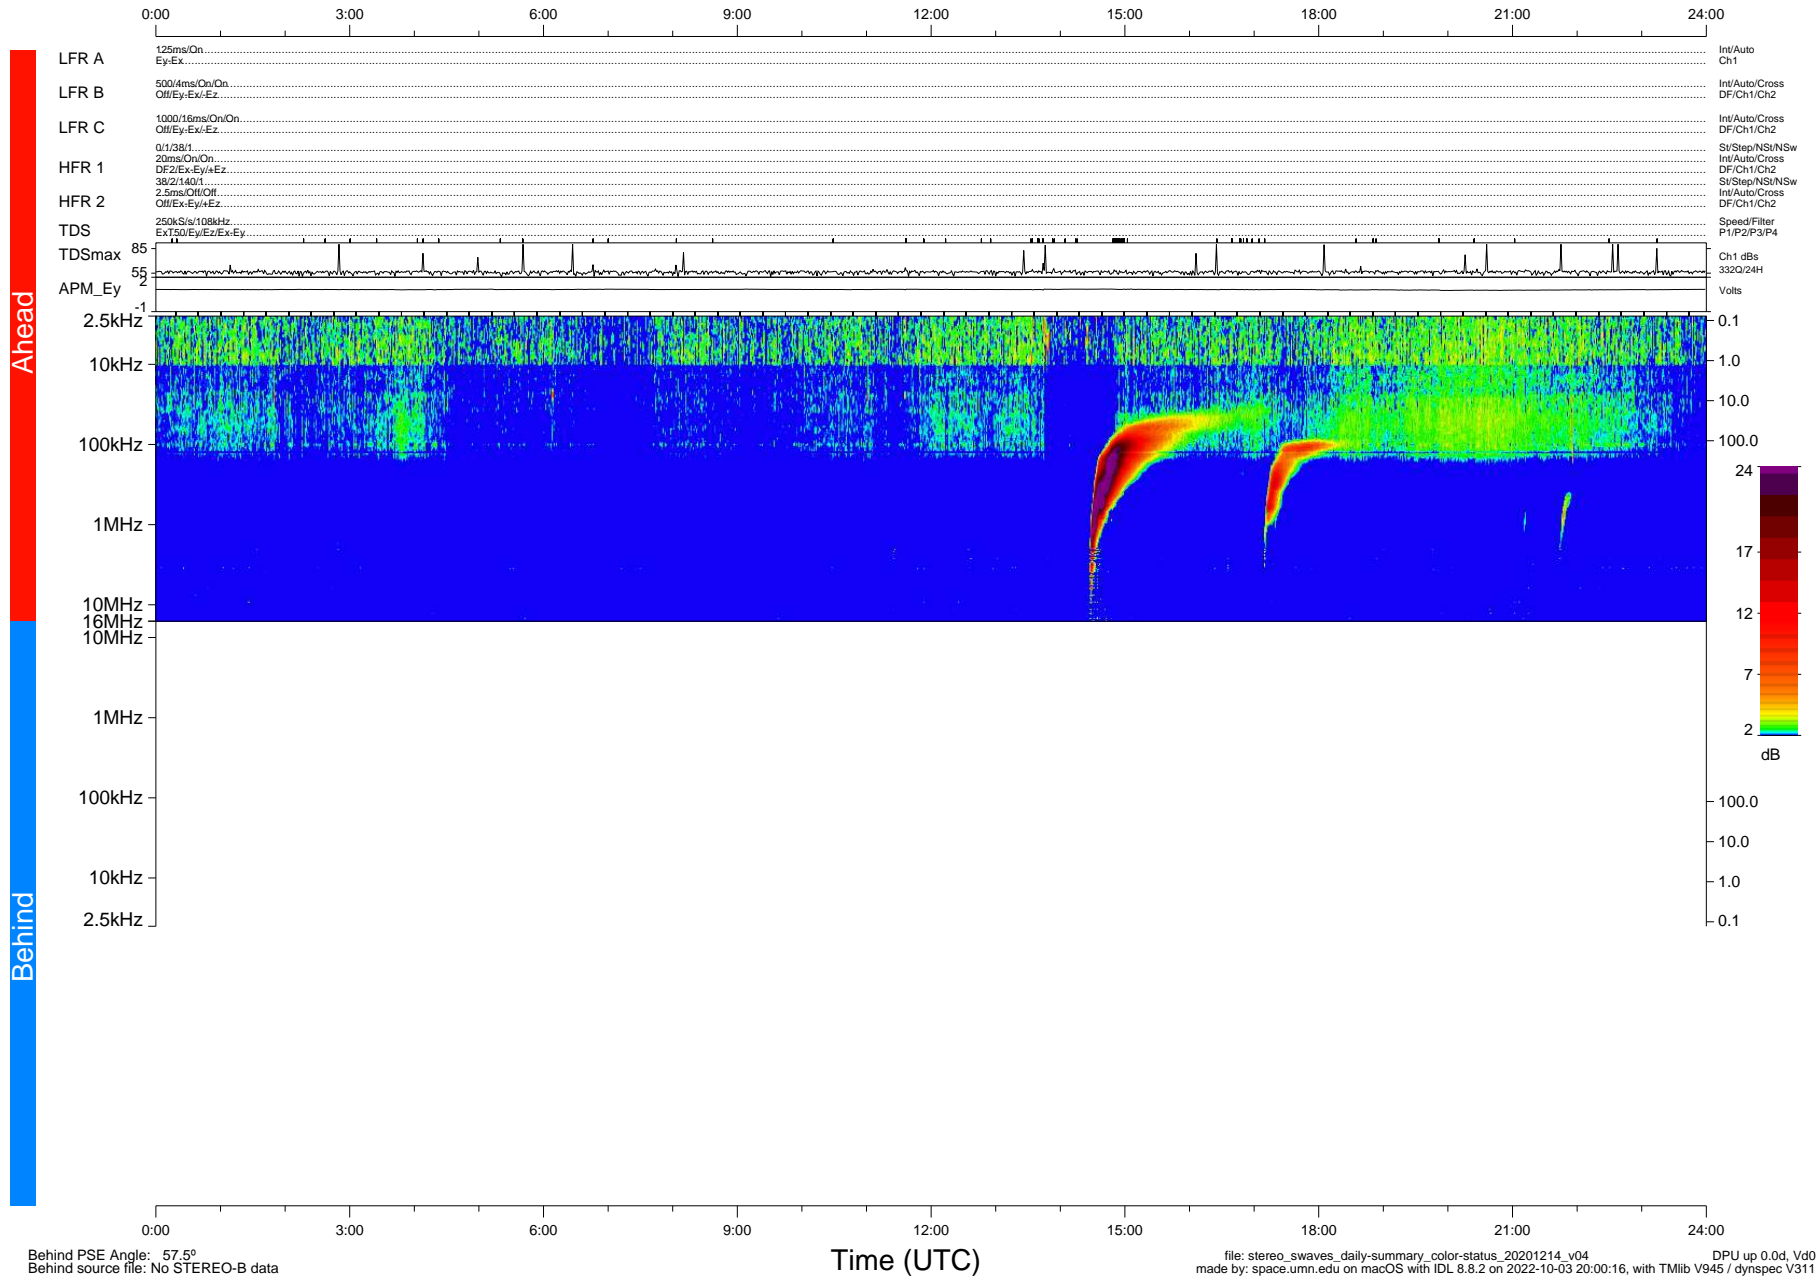

# STEREO/WAVES Daily Summary - 14-Dec-2020 (DOY 349)

Ahead source file: swaves\_ahead\_2020\_349\_1\_05.fin (Recovery: 100.0% HK, 103% Pkts)  
 Ahead PSE Angle: -57.4°

DPU up 1986.9d, V412d32

Behind PSE Angle: 57.5°  
 Behind source file: No STEREO-B data

file: stereo\_swaves\_daily-summary\_color-status\_20201214\_v04  
 made by: space.umn.edu on macOS with IDL 8.8.2 on 2022-10-03 20:00:16, with TLib V945 / dynspec V311  
 DPU up 0.0d, Vd0