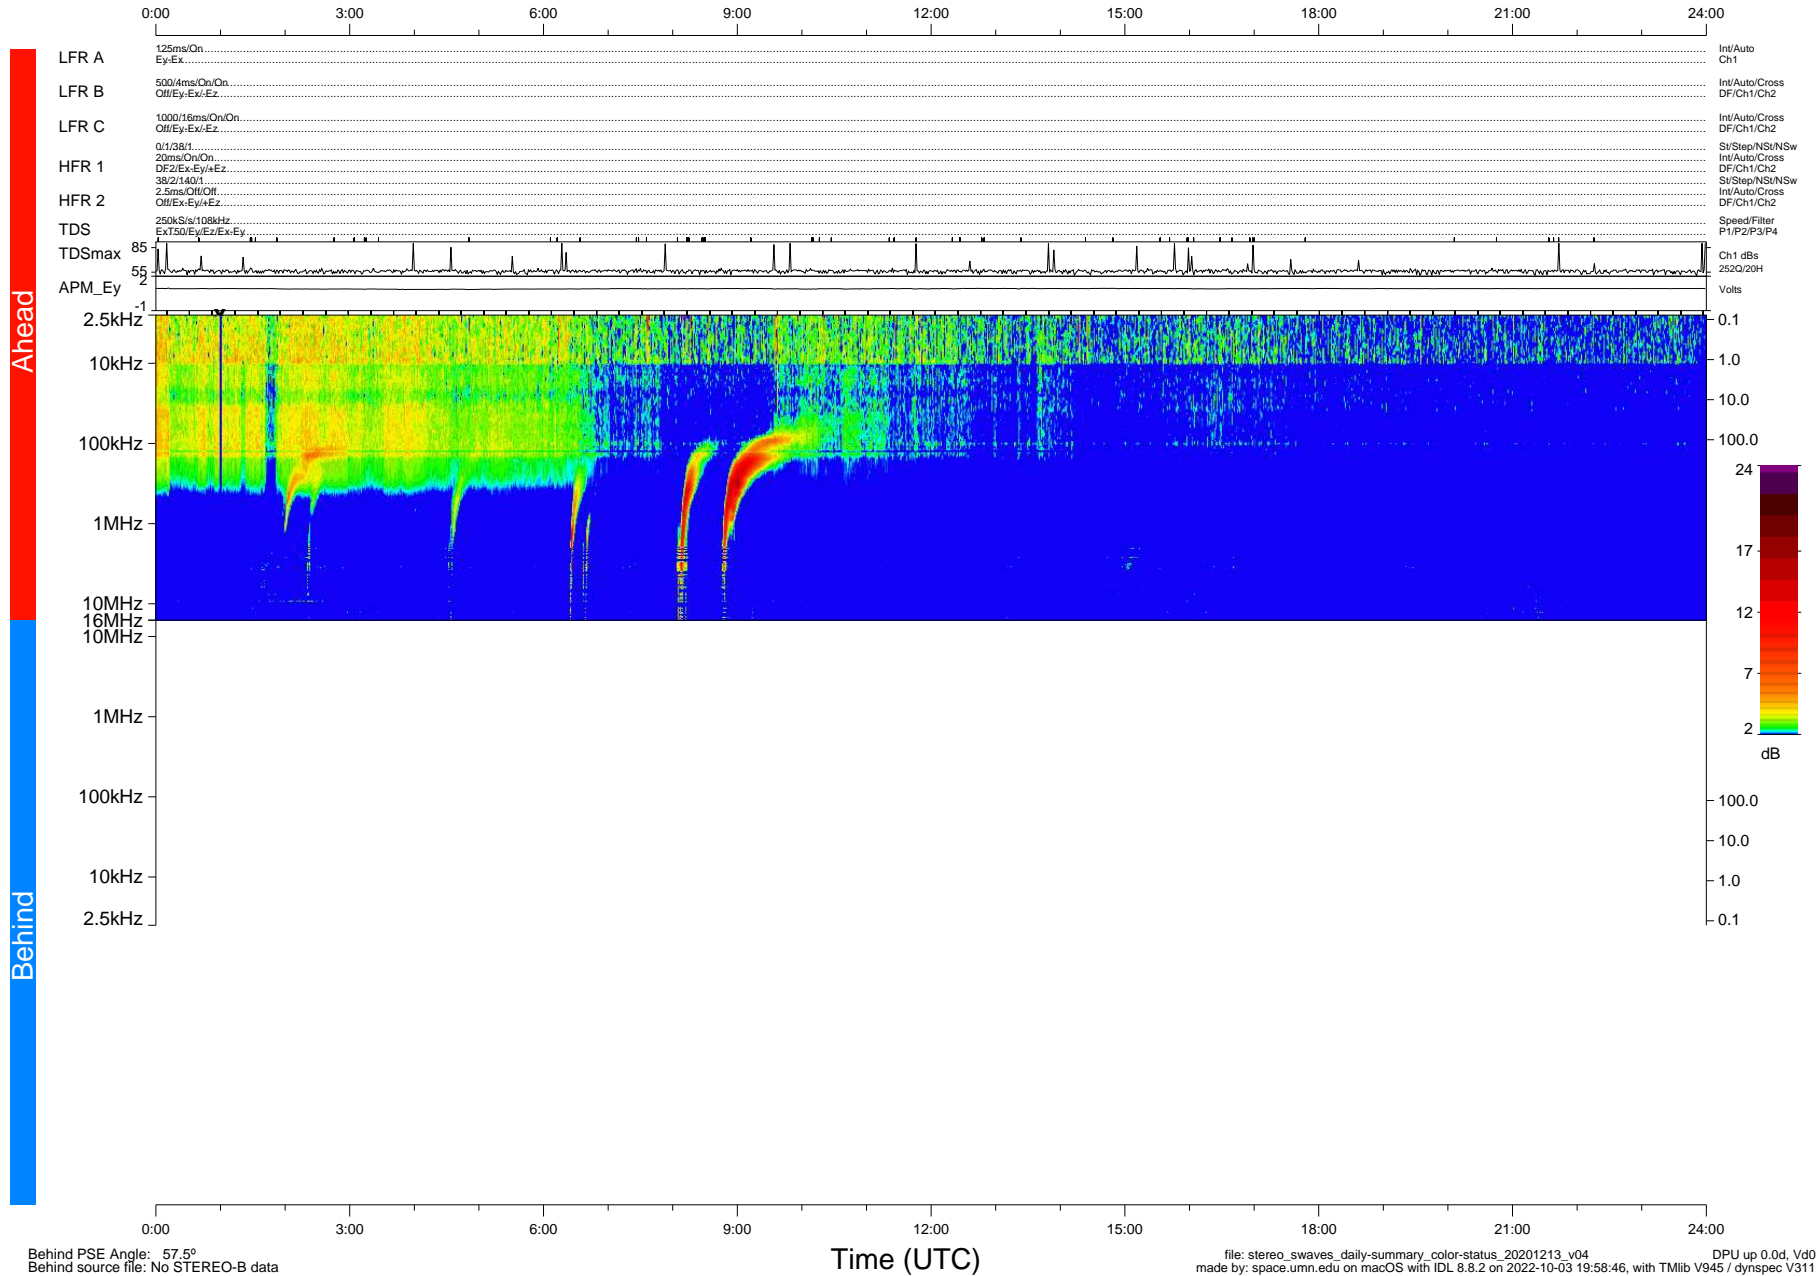

STEREO/WAVES Daily Summary - 13-Dec-2020 (DOY 348)

Ahead source file: swaves_ahead_2020_348_1_05.fin (Recovery: 100.0% HK, 91% PKts)
Ahead PSE Angle: -57.5°

DPU up 1985.9d, V412d32

Behind PSE Angle: 57.5°
Behind source file: No STEREO-B data