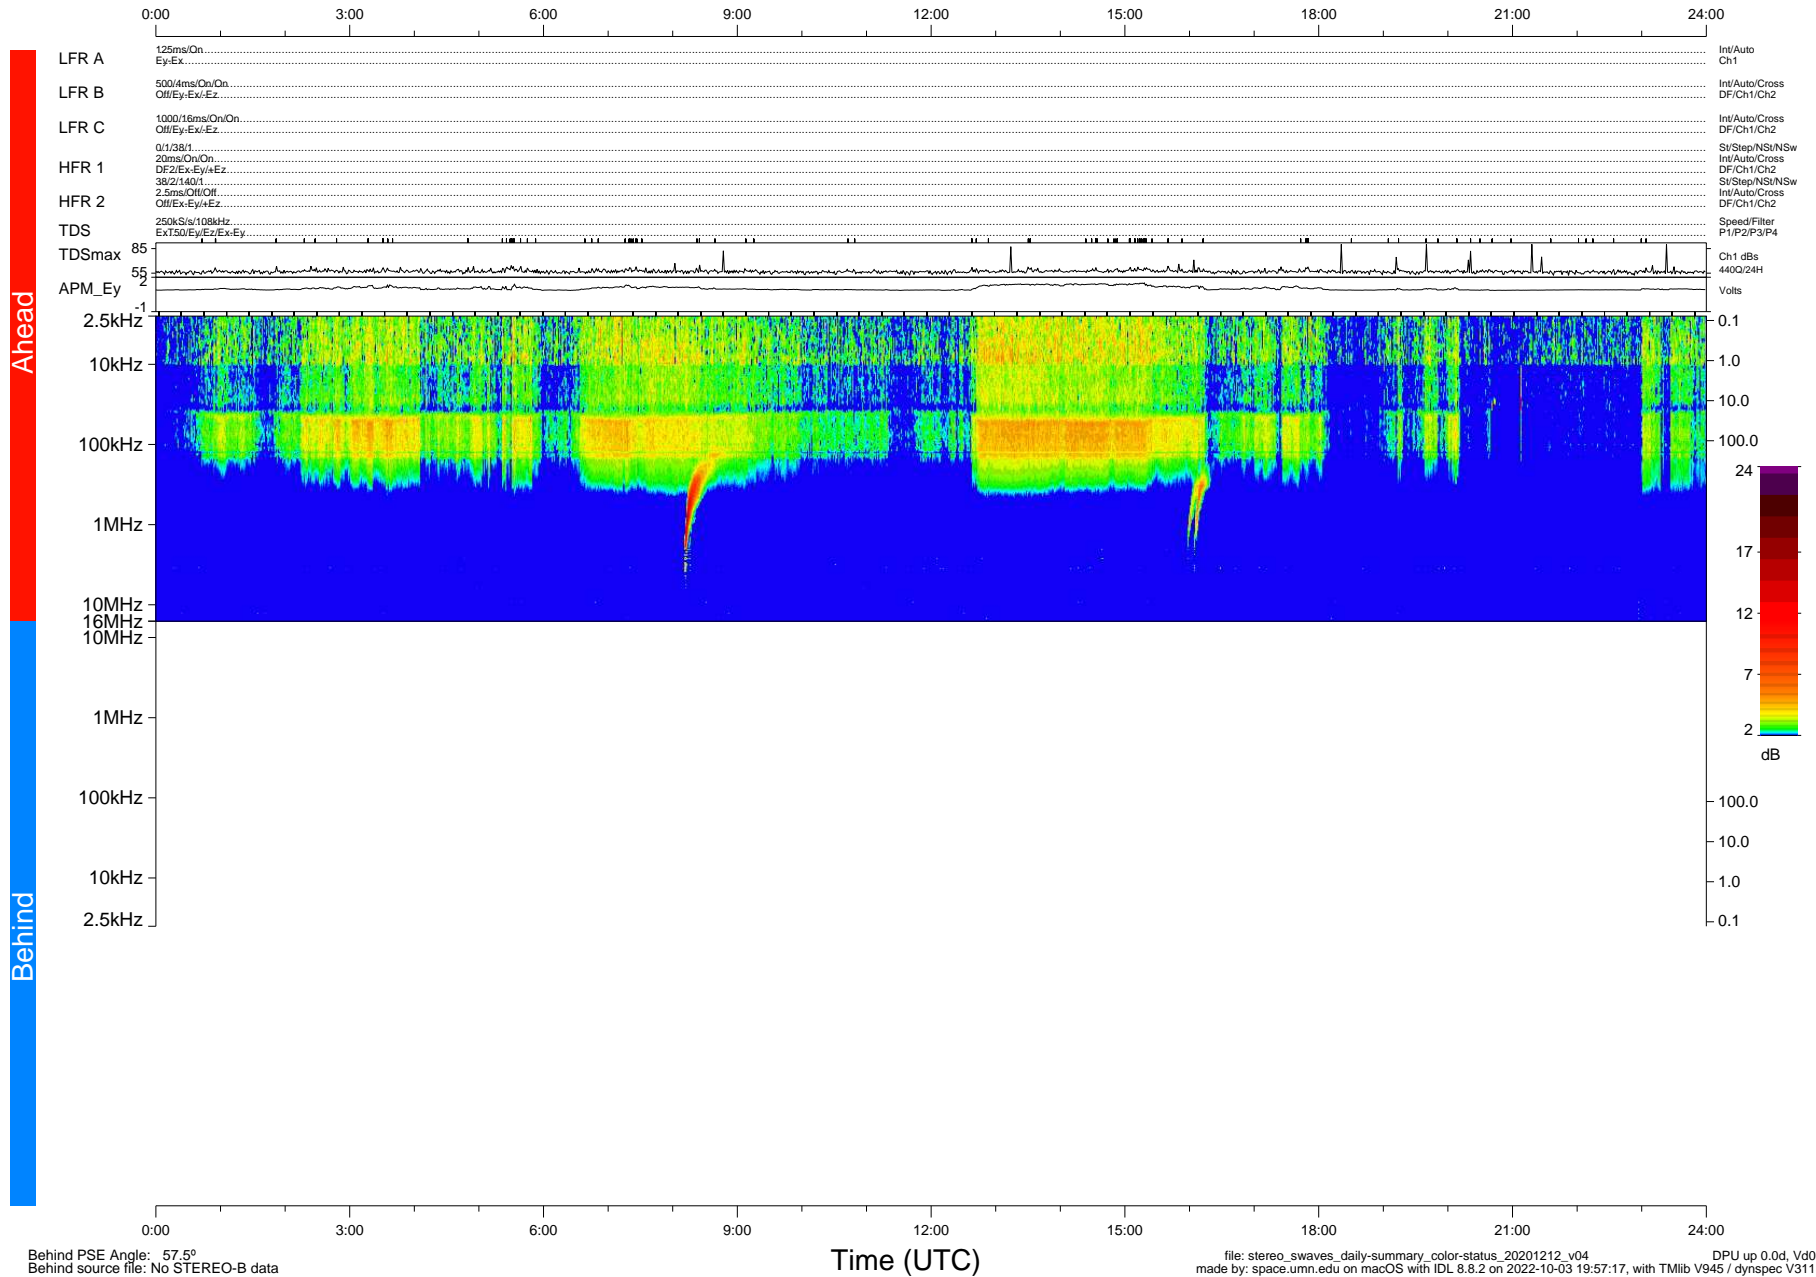

STEREO/WAVES Daily Summary - 12-Dec-2020 (DOY 347)

Ahead source file: swaves_ahead_2020_347_1_05.fin (Recovery: 100.0% HK, 119% Pkts)
 Ahead PSE Angle: -57.5°

DPU up 1984.9d, V412d32

Behind PSE Angle: 57.5°
 Behind source file: No STEREO-B data

Time (UTC)

file: stereo_swaves_daily-summary_color-status_20201212_v04 DPU up 0.0d, Vd0
 made by: space.umn.edu on macOS with IDL 8.8.2 on 2022-10-03 19:57:17, with Tlib V945 / dynspec V311