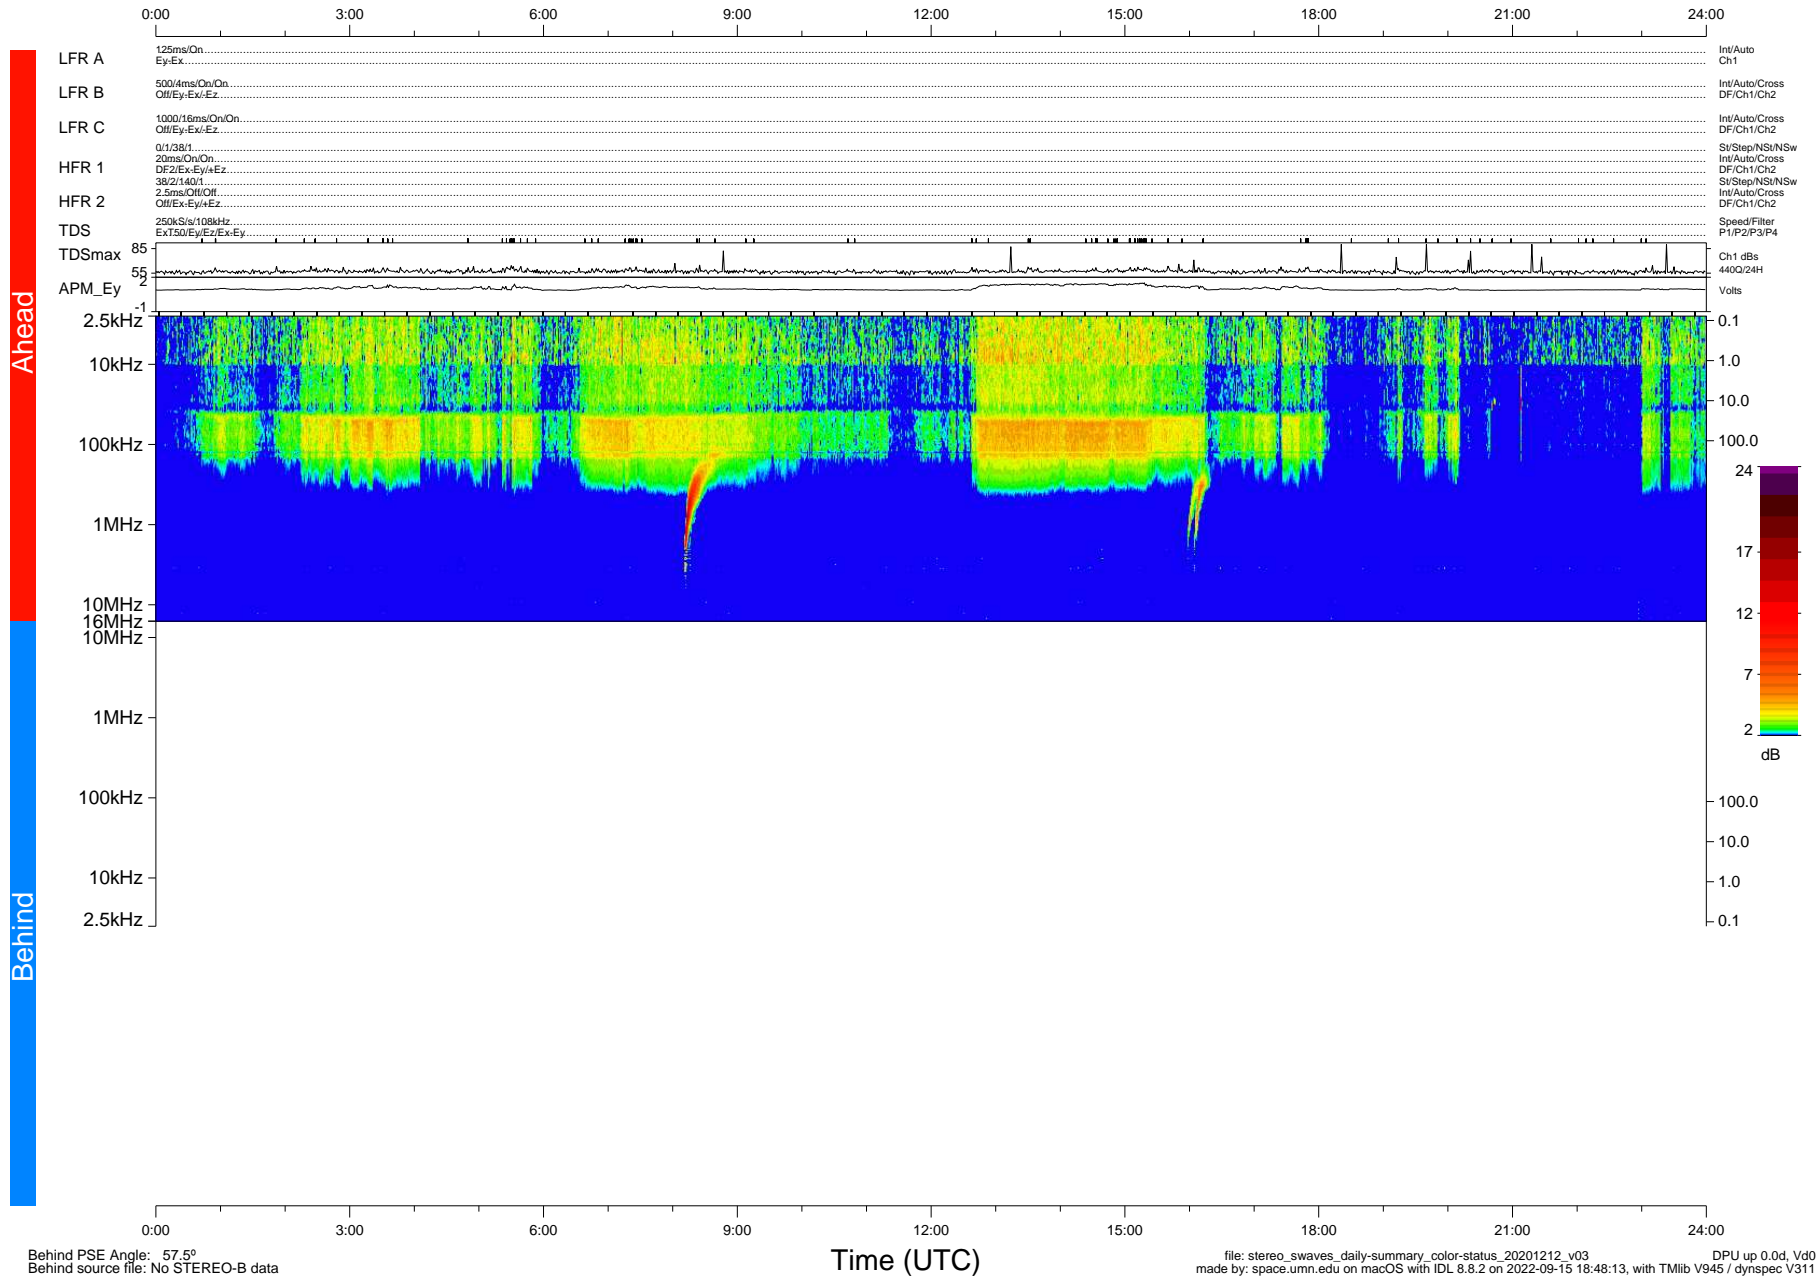

STEREO/WAVES Daily Summary - 12-Dec-2020 (DOY 347)

Ahead source file: swaves_ahead_2020_347_1_05.fin (Recovery: 100.0% HK, 119% Pkts)
 Ahead PSE Angle: -57.5°

DPU up 1984.9d, V412d32

Behind PSE Angle: 57.5°
 Behind source file: No STEREO-B data

Time (UTC)

file: stereo_swaves_daily-summary_color-status_20201212_v03 DPU up 0.0d, Vd0
 made by: space.umn.edu on macOS with IDL 8.8.2 on 2022-09-15 18:48:13, with Tlib V945 / dynspec V311