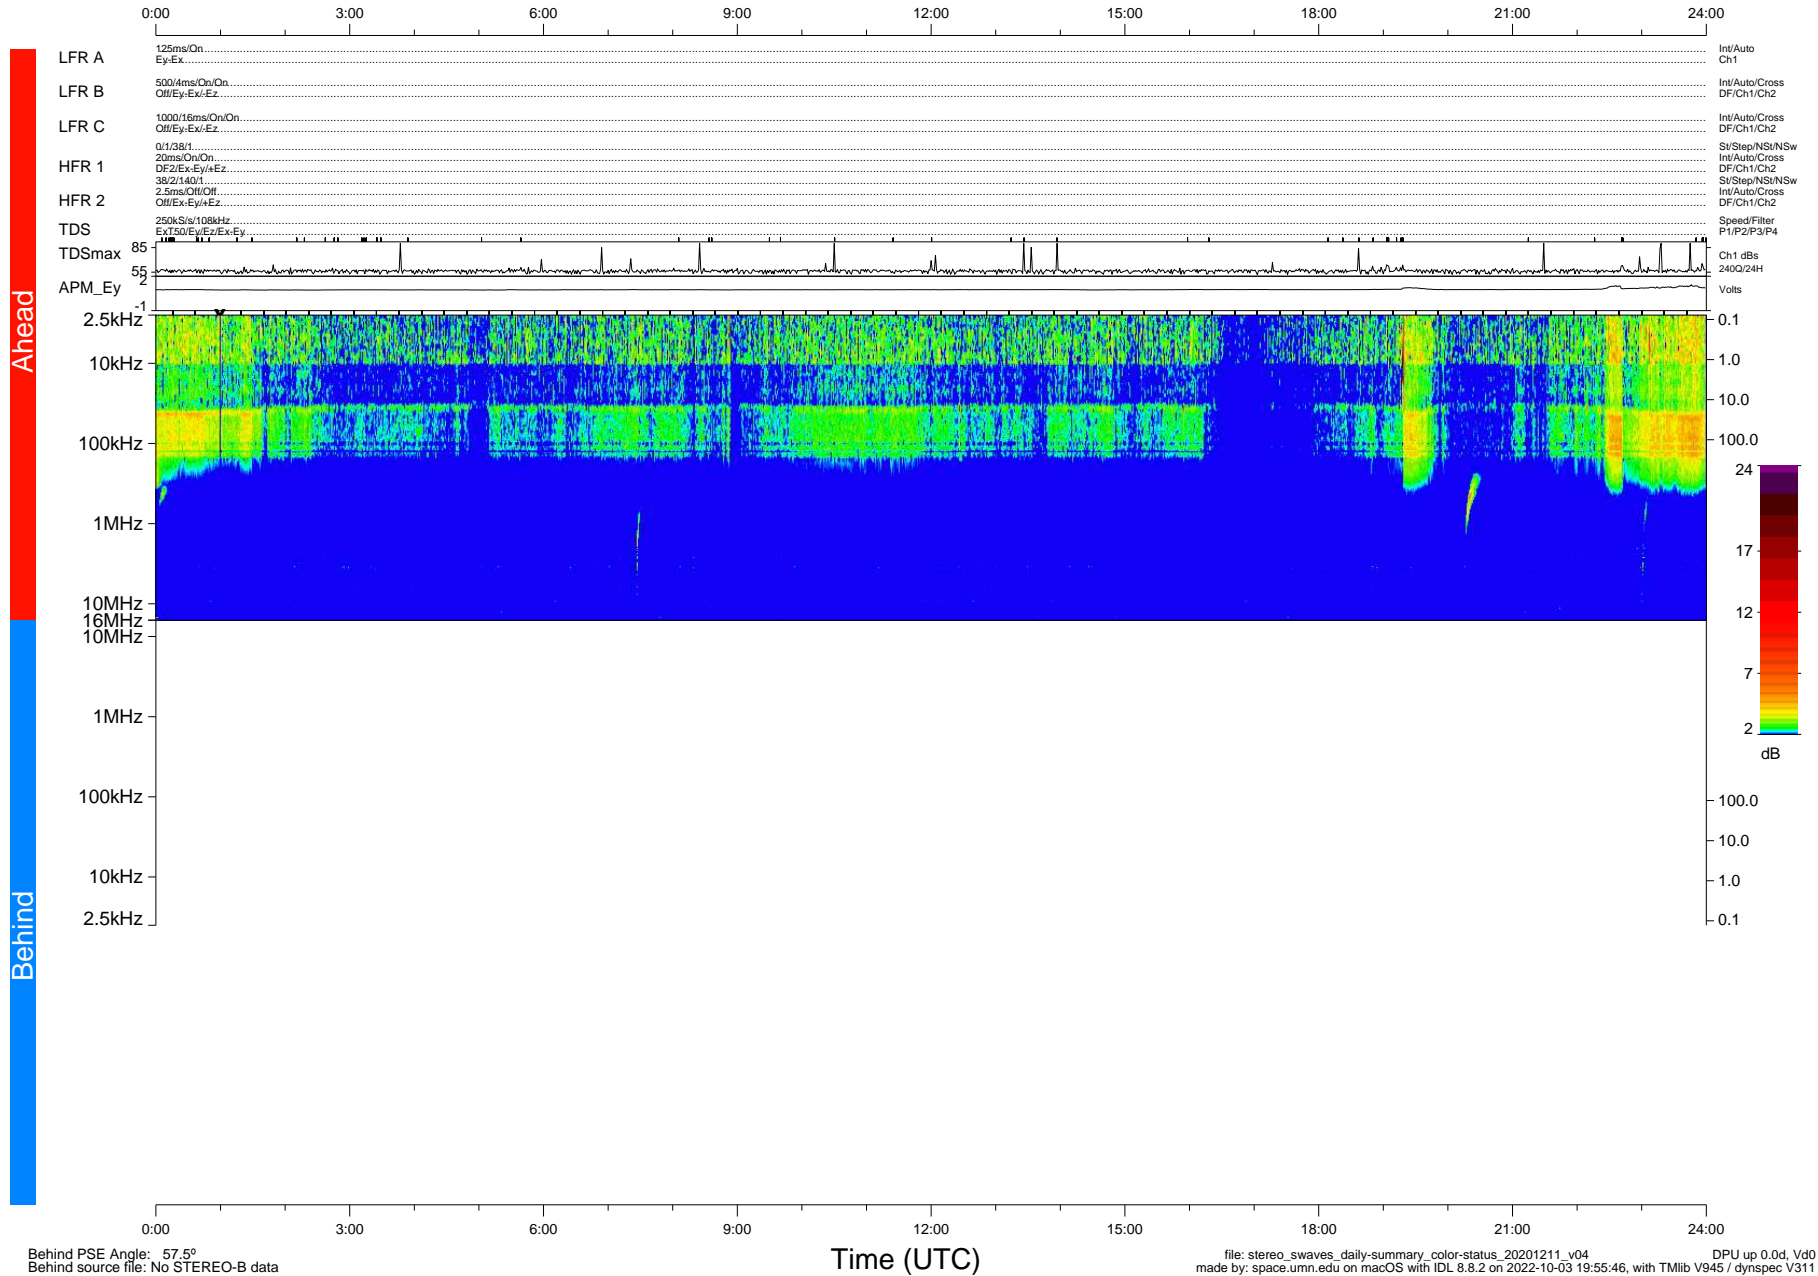

# STEREO/WAVES Daily Summary - 11-Dec-2020 (DOY 346)

Ahead source file: swaves\_ahead\_2020\_346\_1\_05.fin (Recovery: 100.0% HK, 90% Pkts)  
 Ahead PSE Angle: -57.6°

DPU up 1983.9d, V412d32

Behind PSE Angle: 57.5°  
 Behind source file: No STEREO-B data

Time (UTC)

file: stereo\_swaves\_daily-summary\_color-status\_20201211\_v04 DPU up 0.0d, Vd0  
 made by: space.umn.edu on macOS with IDL 8.8.2 on 2022-10-03 19:55:46, with Tlib V945 / dynspec V311