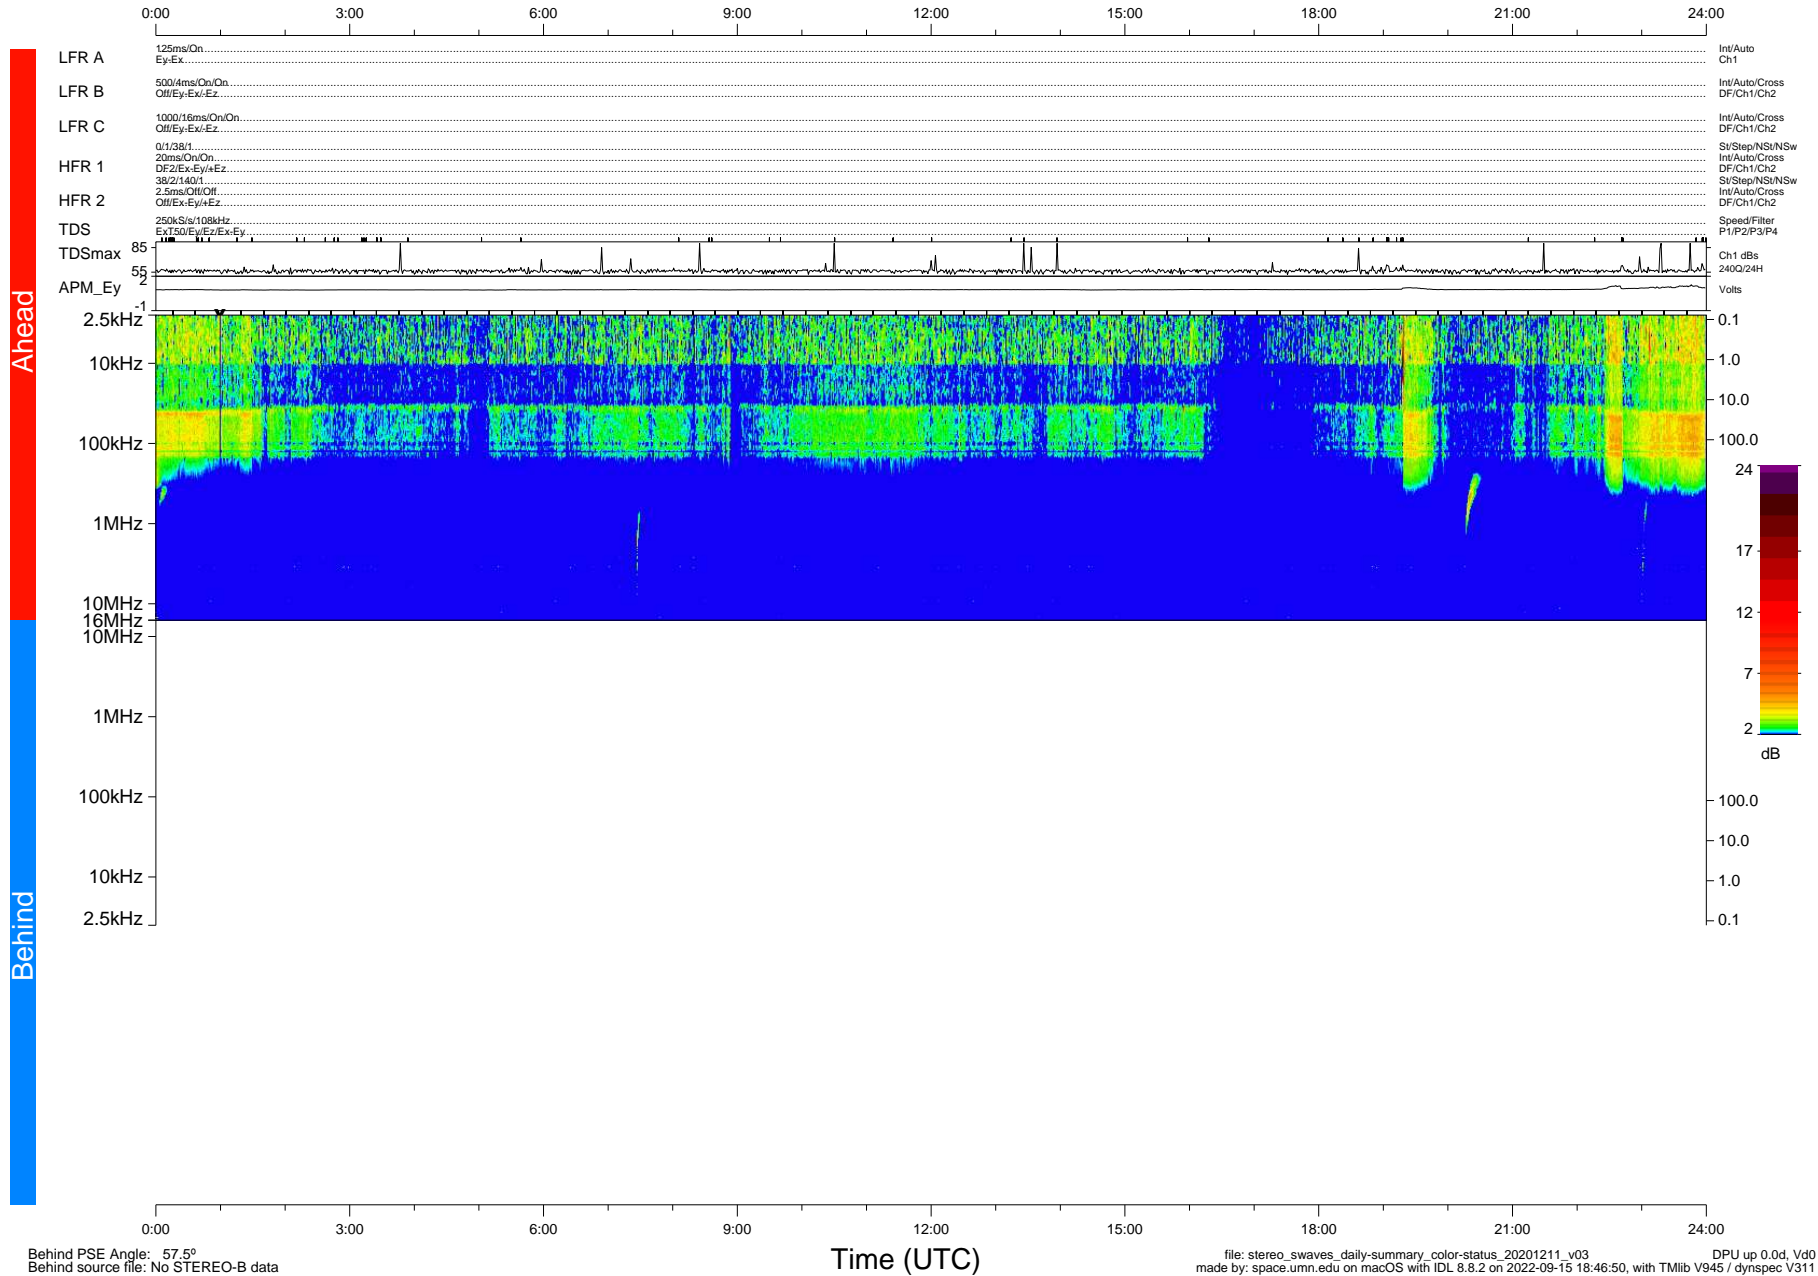

STEREO/WAVES Daily Summary - 11-Dec-2020 (DOY 346)

Ahead source file: swaves_ahead_2020_346_1_05.fin (Recovery: 100.0% HK, 90% Pkts)
 Ahead PSE Angle: -57.6°

DPU up 1983.9d, V412d32

Behind PSE Angle: 57.5°
 Behind source file: No STEREO-B data

Time (UTC)

file: stereo_swaves_daily-summary_color-status_20201211_v03 DPU up 0.0d, Vd0
 made by: space.umn.edu on macOS with IDL 8.8.2 on 2022-09-15 18:46:50, with Tlib V945 / dynspec V311