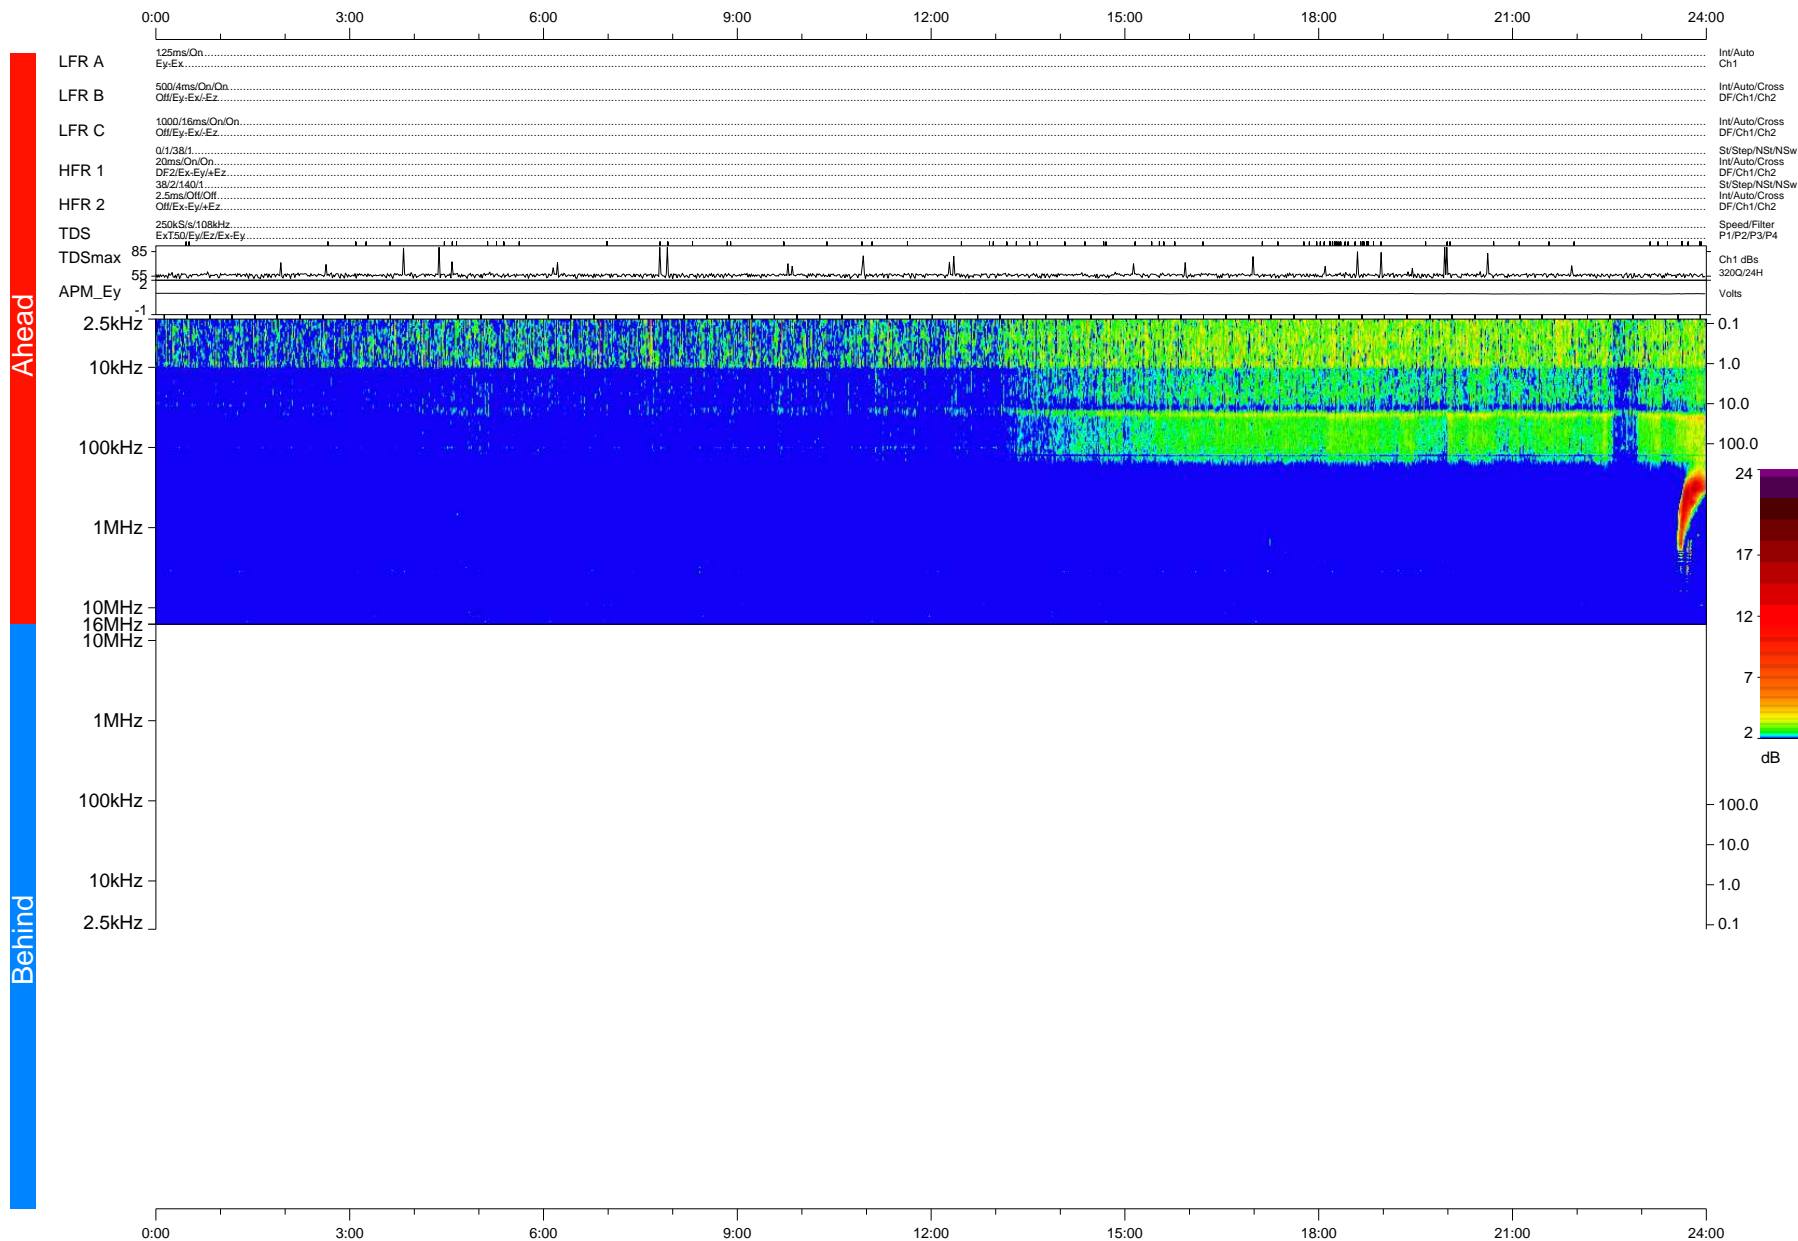

STEREO/WAVES Daily Summary - 10-Dec-2020 (DOY 345)

Ahead source file: swaves_ahead_2020_345_1_05.fin (Recovery: 100.0% HK, 102% Pkts)
Ahead PSE Angle: -57.6°

DPU up 1982.9d, V412d32

Behind PSE Angle: 57.5°
Behind source file: No STEREO-B data

Time (UTC)