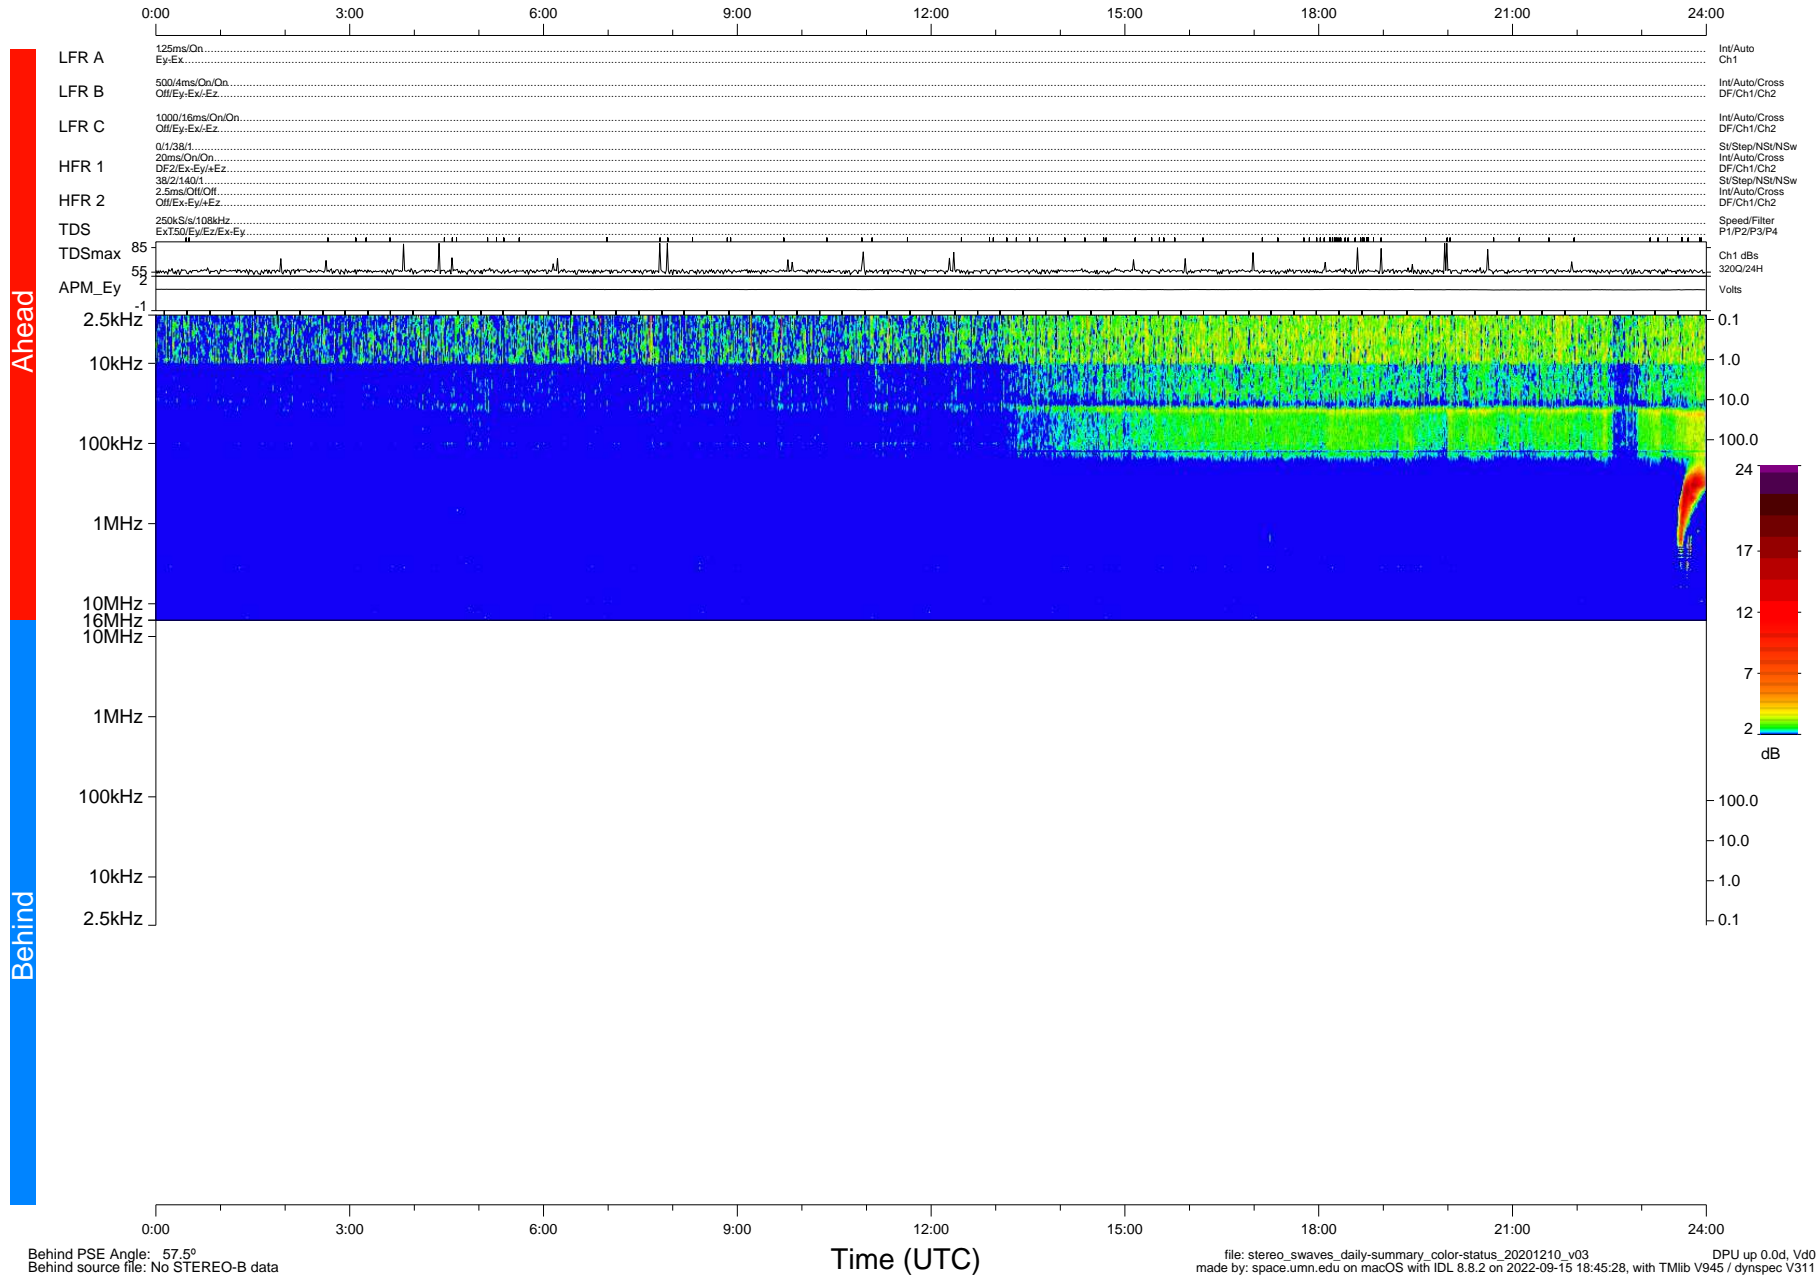

STEREO/WAVES Daily Summary - 10-Dec-2020 (DOY 345)

Ahead source file: swaves_ahead_2020_345_1_05.fin (Recovery: 100.0% HK, 102% Pkts)
 Ahead PSE Angle: -57.6°

DPU up 1982.9d, V412d32

Behind PSE Angle: 57.5°
 Behind source file: No STEREO-B data

file: stereo_swaves_daily-summary_color-status_20201210_v03
 made by: space.umn.edu on macOS with IDL 8.8.2 on 2022-09-15 18:45:28, with Tlib V945 / dynspec V311
 DPU up 0.0d, Vd0