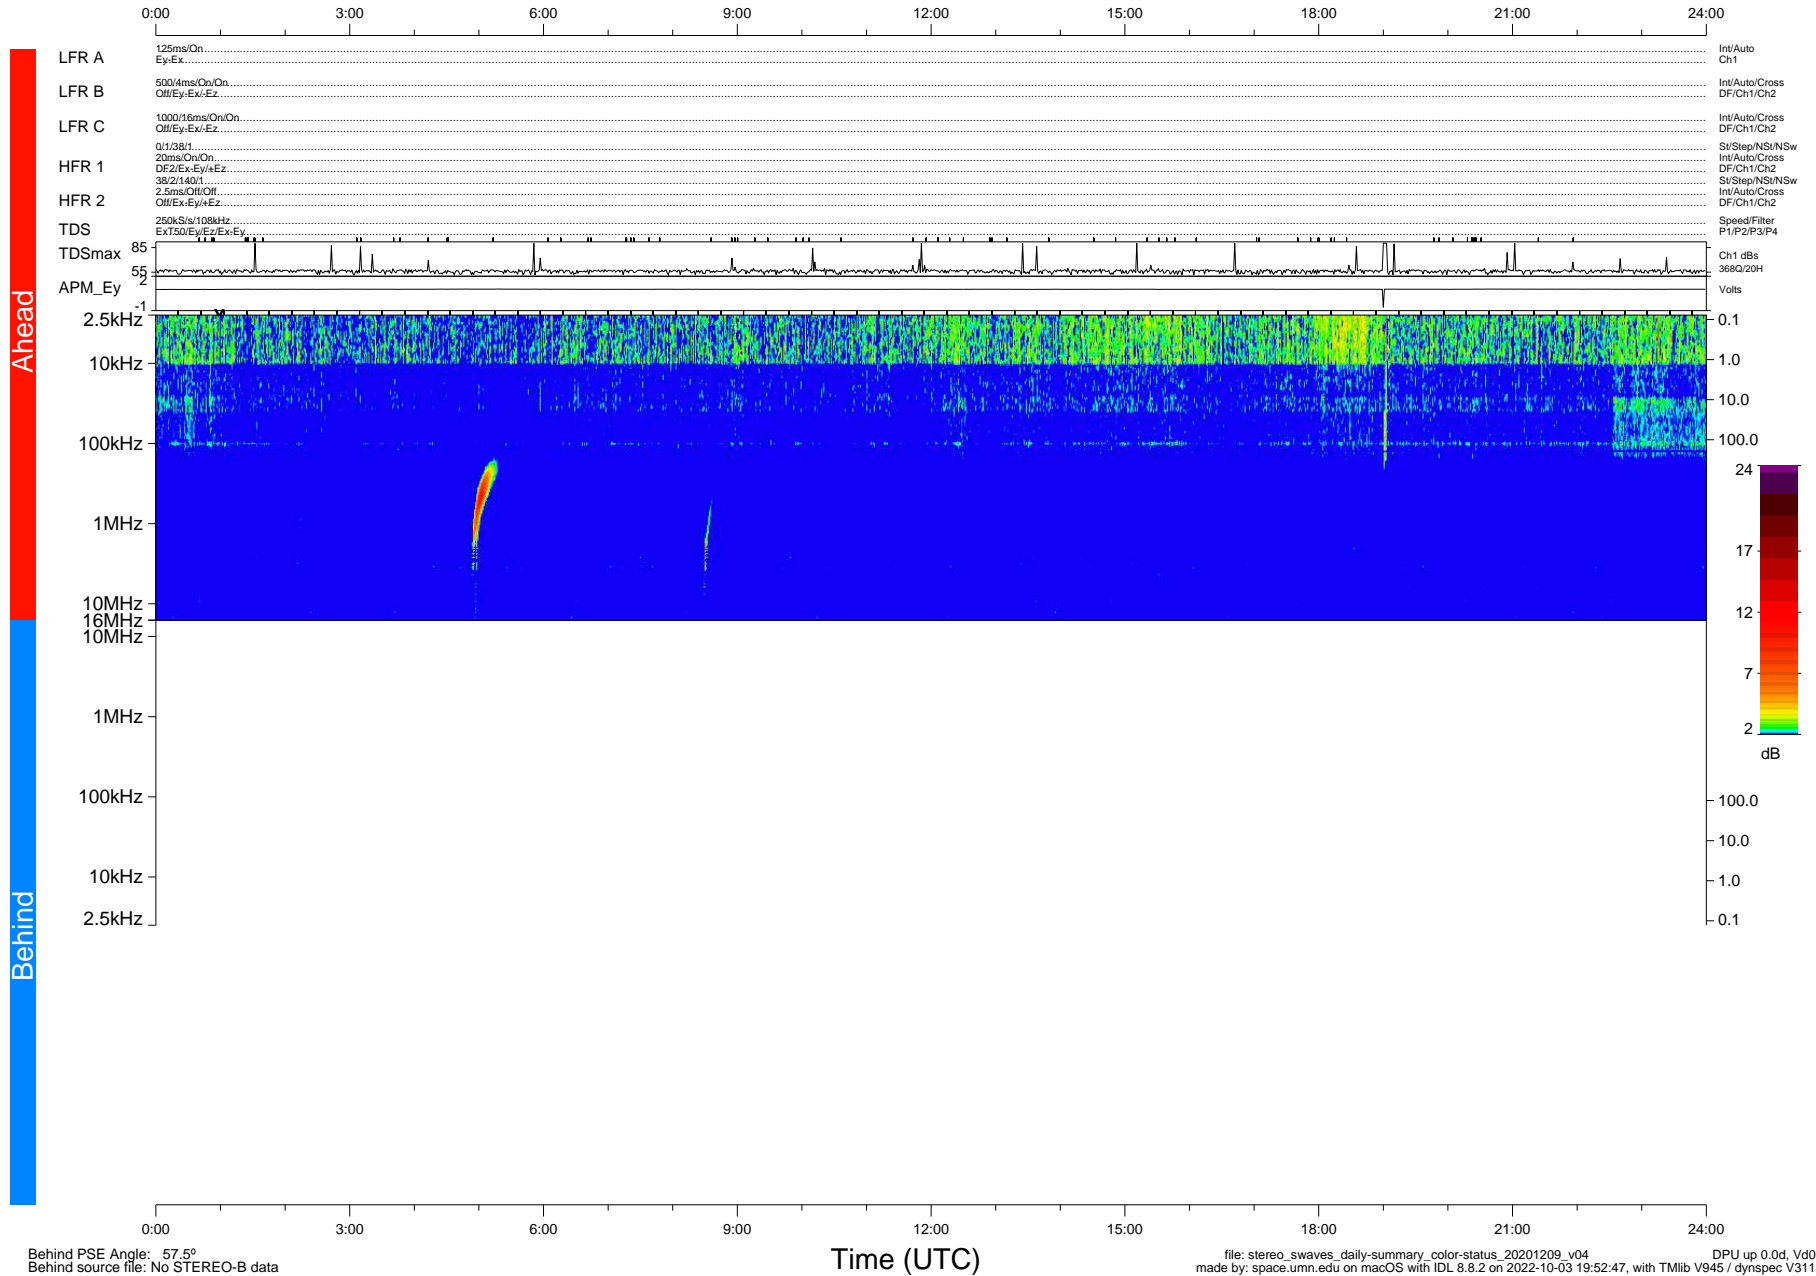

STEREO/WAVES Daily Summary - 09-Dec-2020 (DOY 344)

Ahead source file: swaves_ahead_2020_344_1_05.fin (Recovery: 100.0% HK, 108% Pkts)
 Ahead PSE Angle: -57.7°

DPU up 1981.9d, V412d32

Behind PSE Angle: 57.5°
 Behind source file: No STEREO-B data

Time (UTC)

file: stereo_swaves_daily-summary_color-status_20201209_v04 DPU up 0.0d, Vd0
 made by: space.umn.edu on macOS with IDL 8.8.2 on 2022-10-03 19:52:47, with TLib V945 / dynspec V311