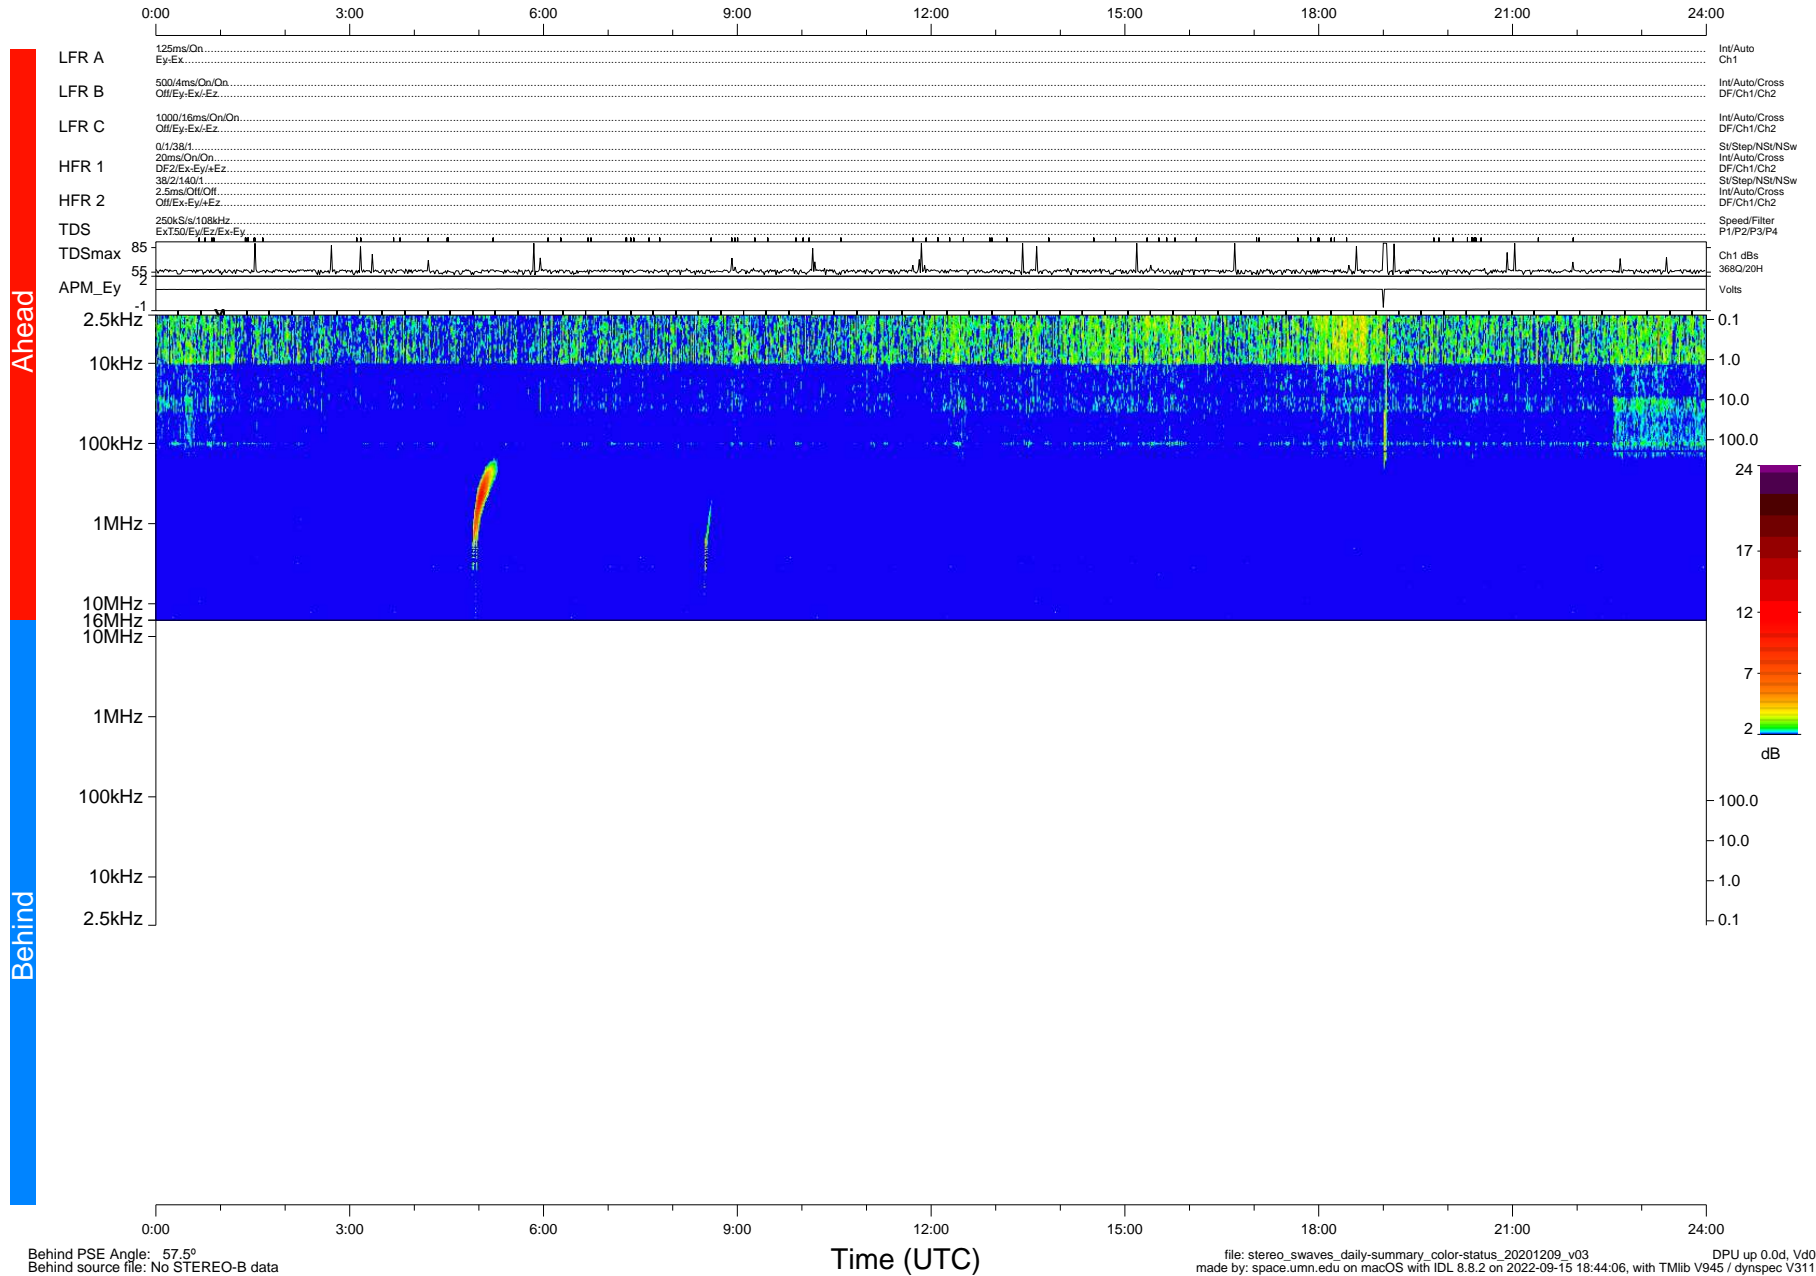

STEREO/WAVES Daily Summary - 09-Dec-2020 (DOY 344)

Ahead source file: swaves_ahead_2020_344_1_05.fin (Recovery: 100.0% HK, 108% Pkts)
 Ahead PSE Angle: -57.7°

DPU up 1981.9d, V412d32

Behind PSE Angle: 57.5°
 Behind source file: No STEREO-B data

file: stereo_swaves_daily-summary_color-status_20201209_v03
 made by: space.umn.edu on macOS with IDL 8.8.2 on 2022-09-15 18:44:06, with TLib V945 / dynspec V311
 DPU up 0.0d, Vd0