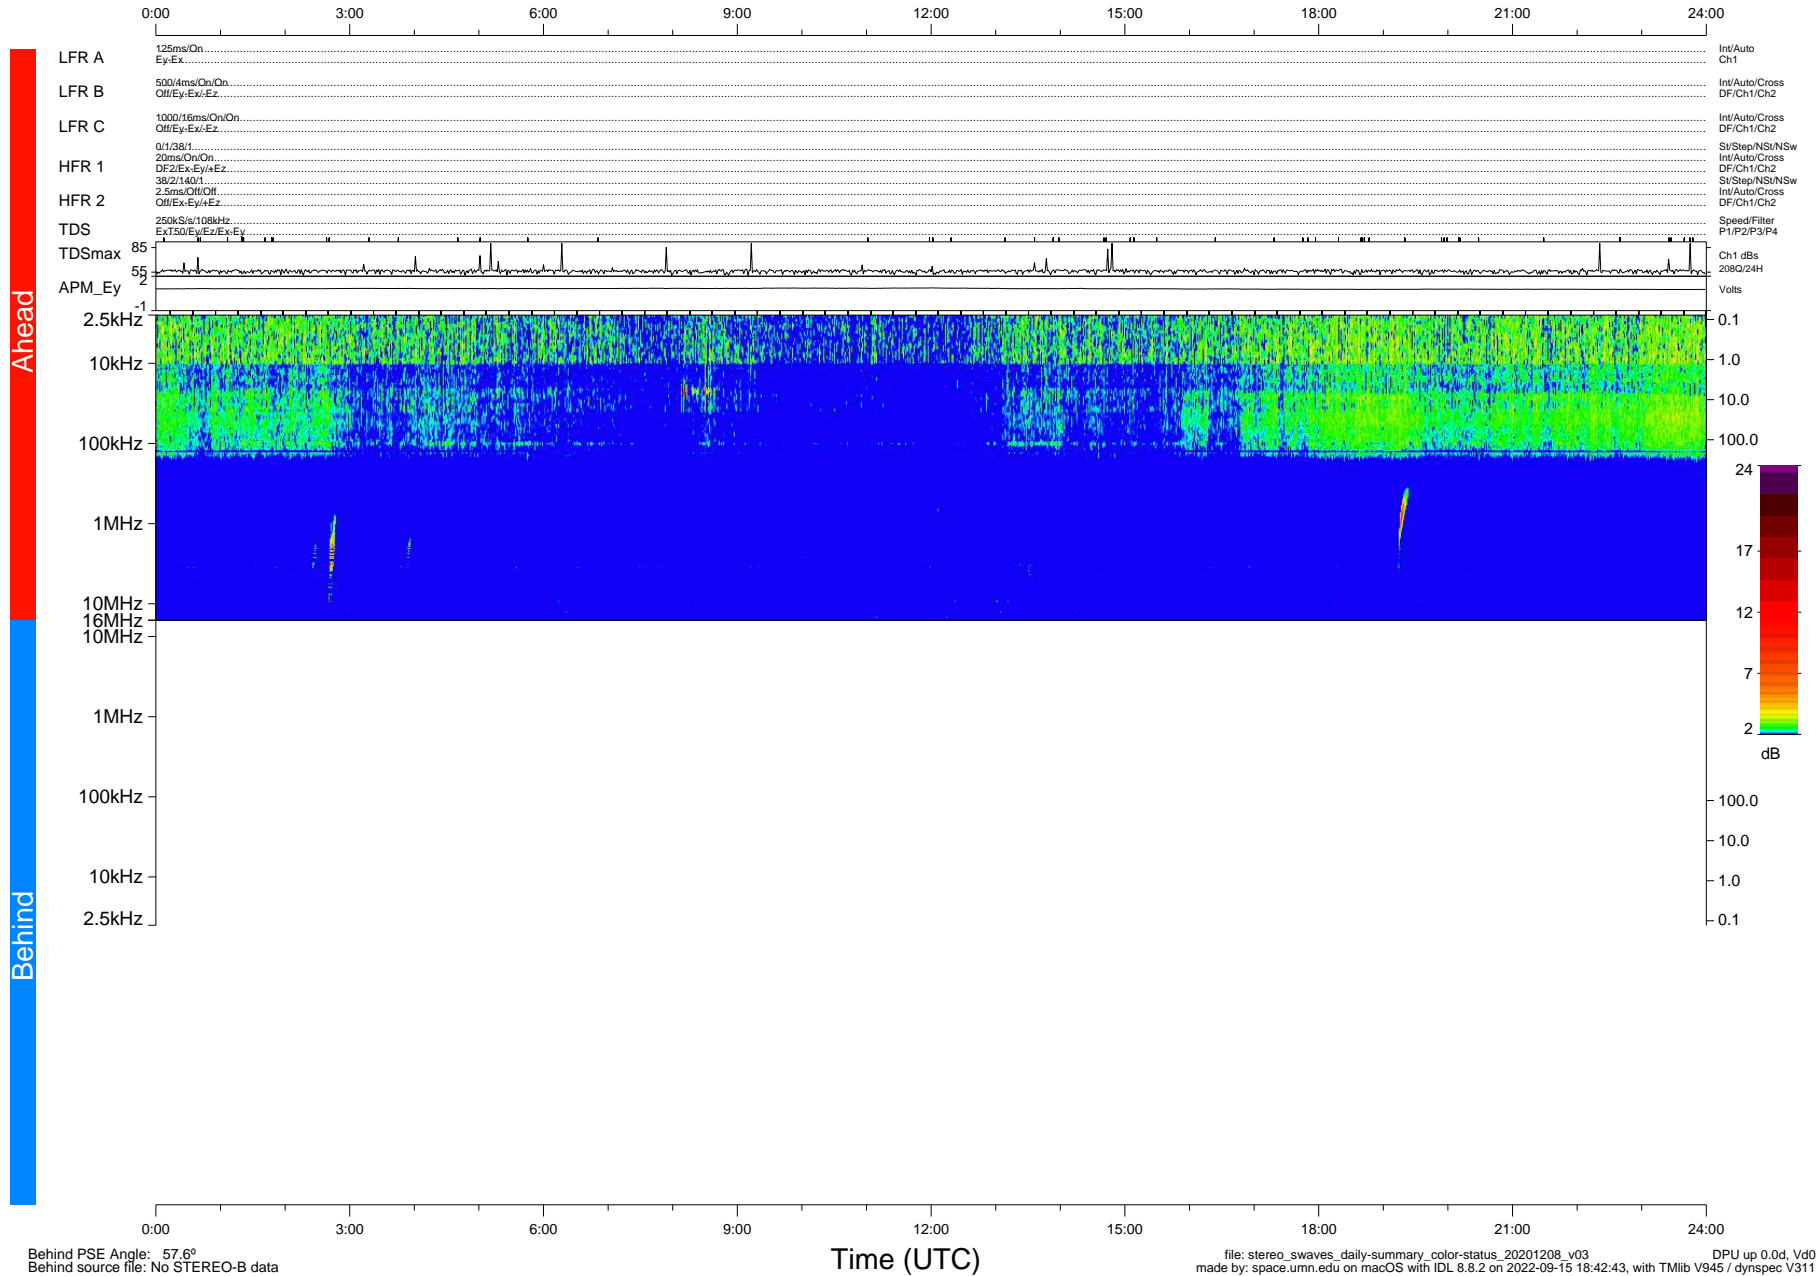

STEREO/WAVES Daily Summary - 08-Dec-2020 (DOY 343)

Ahead source file: swaves_ahead_2020_343_1_05.fin (Recovery: 100.0% HK, 85% Pkts)
 Ahead PSE Angle: -57.6°

DPU up 1980.9d, V412d32

Behind PSE Angle: 57.6°
 Behind source file: No STEREO-B data

file: stereo_swaves_daily-summary_color-status_20201208_v03
 made by: space.umn.edu on macOS with IDL 8.8.2 on 2022-09-15 18:42:43, with Tlib V945 / dynspec V311
 DPU up 0.0d, V40