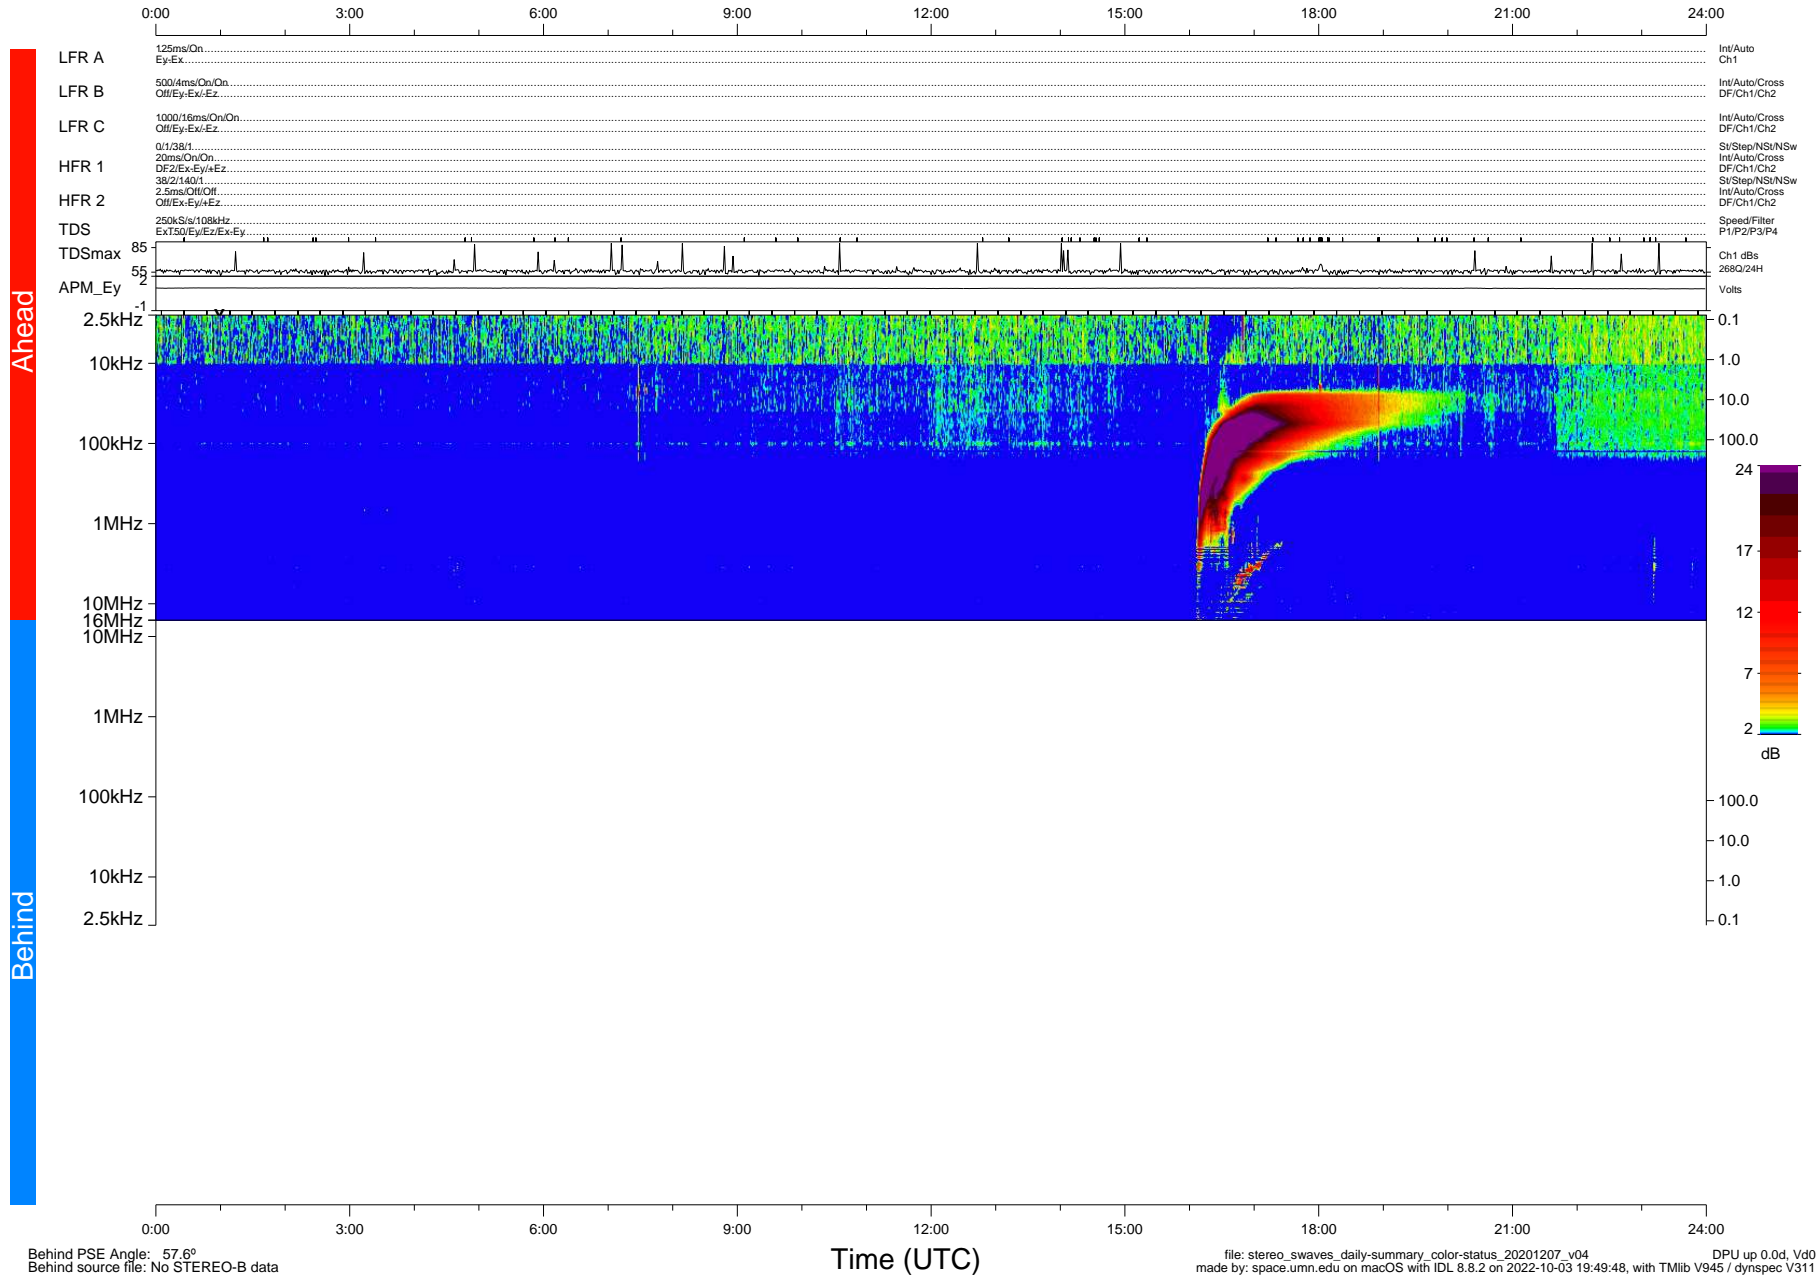

# STEREO/WAVES Daily Summary - 07-Dec-2020 (DOY 342)

Ahead source file: swaves\_ahead\_2020\_342\_1\_05.fin (Recovery: 100.0% HK, 94% Pkts)  
 Ahead PSE Angle: -57.7°

DPU up 1979.9d, V412d32

Behind PSE Angle: 57.6°  
 Behind source file: No STEREO-B data

file: stereo\_swaves\_daily-summary\_color-status\_20201207\_v04  
 made by: space.umn.edu on macOS with IDL 8.8.2 on 2022-10-03 19:49:48, with Tlib V945 / dynspec V311  
 DPU up 0.0d, Vd0