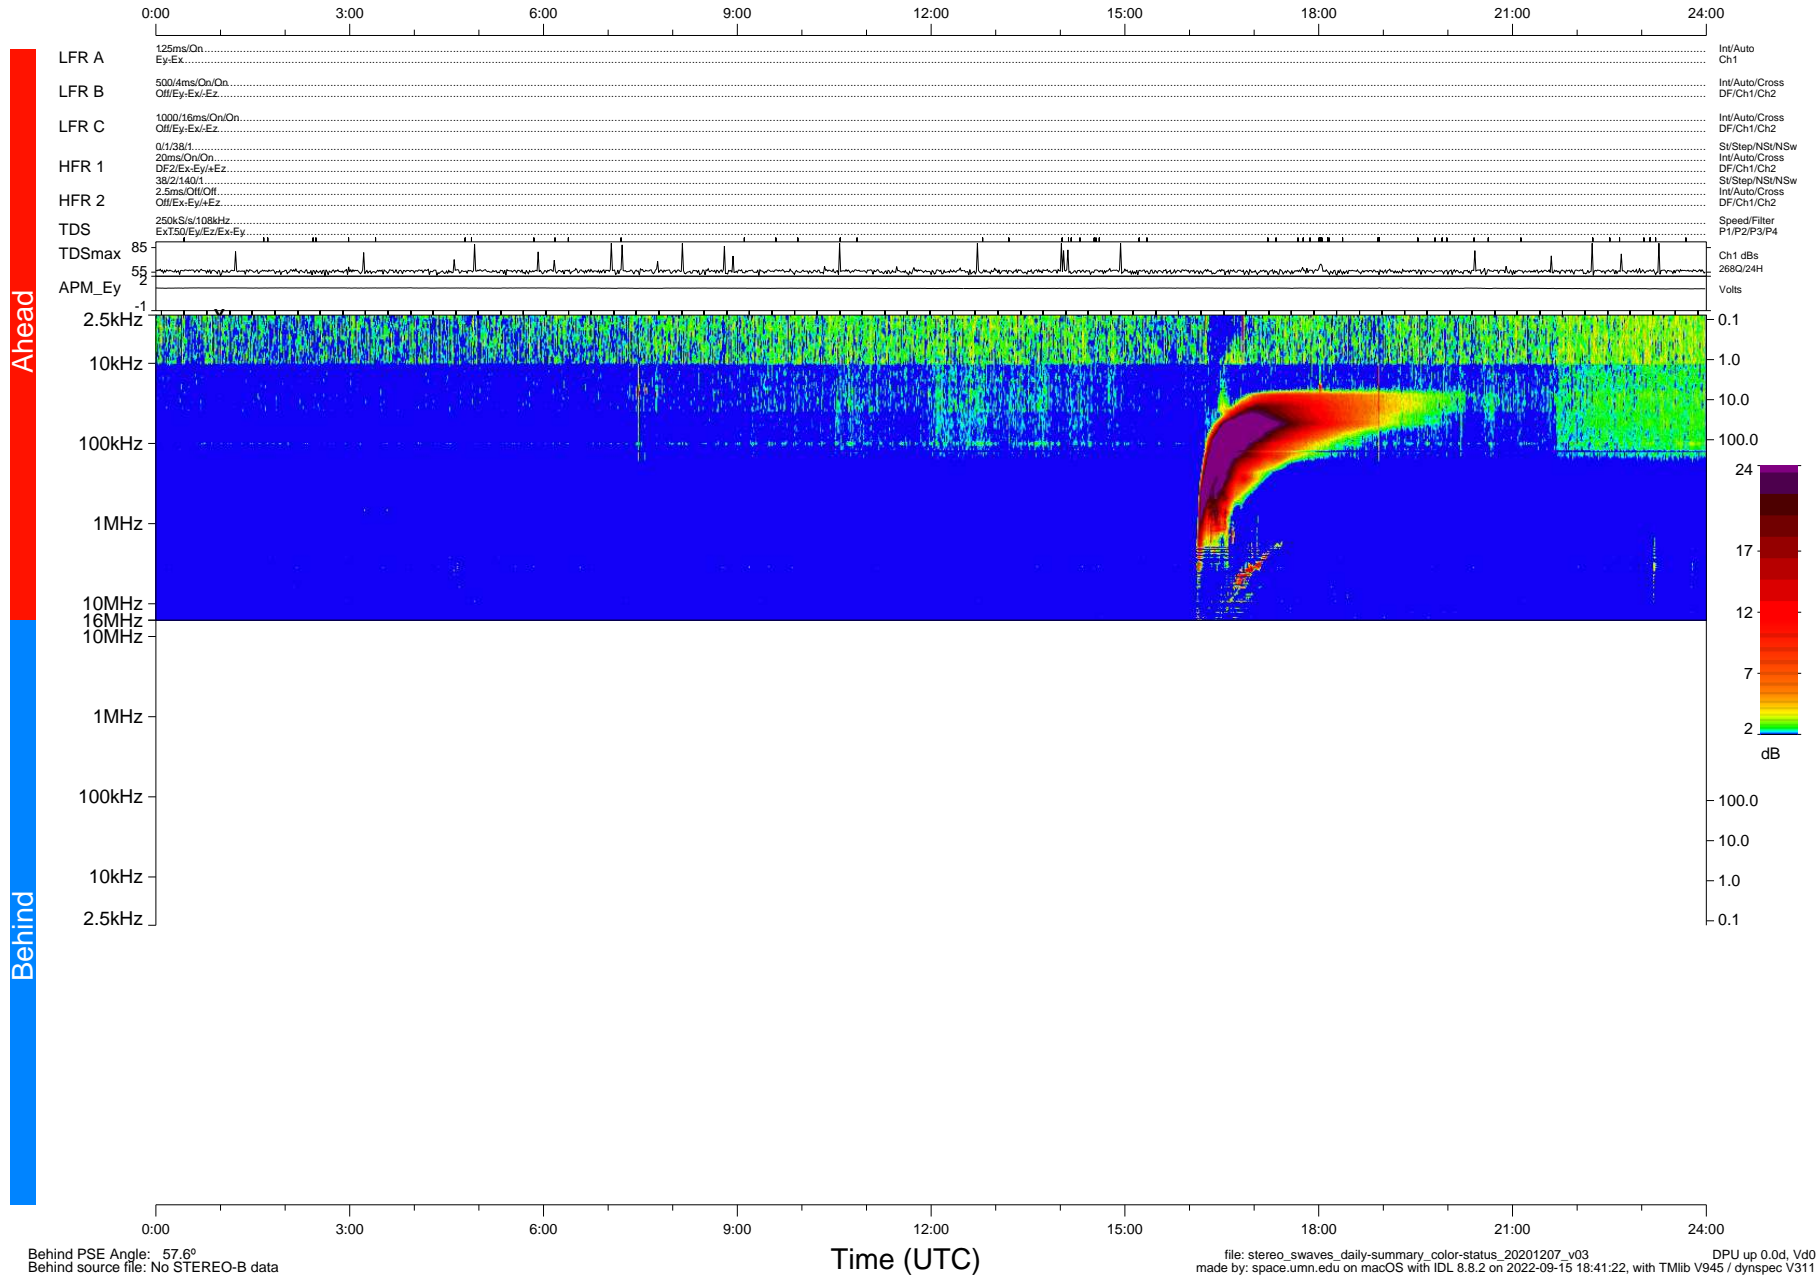

STEREO/WAVES Daily Summary - 07-Dec-2020 (DOY 342)

Ahead source file: swaves_ahead_2020_342_1_05.fin (Recovery: 100.0% HK, 94% Pkts)
 Ahead PSE Angle: -57.7°

DPU up 1979.9d, V412d32

Behind PSE Angle: 57.6°
 Behind source file: No STEREO-B data

Time (UTC)

file: stereo_swaves_daily-summary_color-status_20201207_v03
 made by: space.umn.edu on macOS with IDL 8.8.2 on 2022-09-15 18:41:22, with Tlib V945 / dynspec V311
 DPU up 0.0d, Vd0