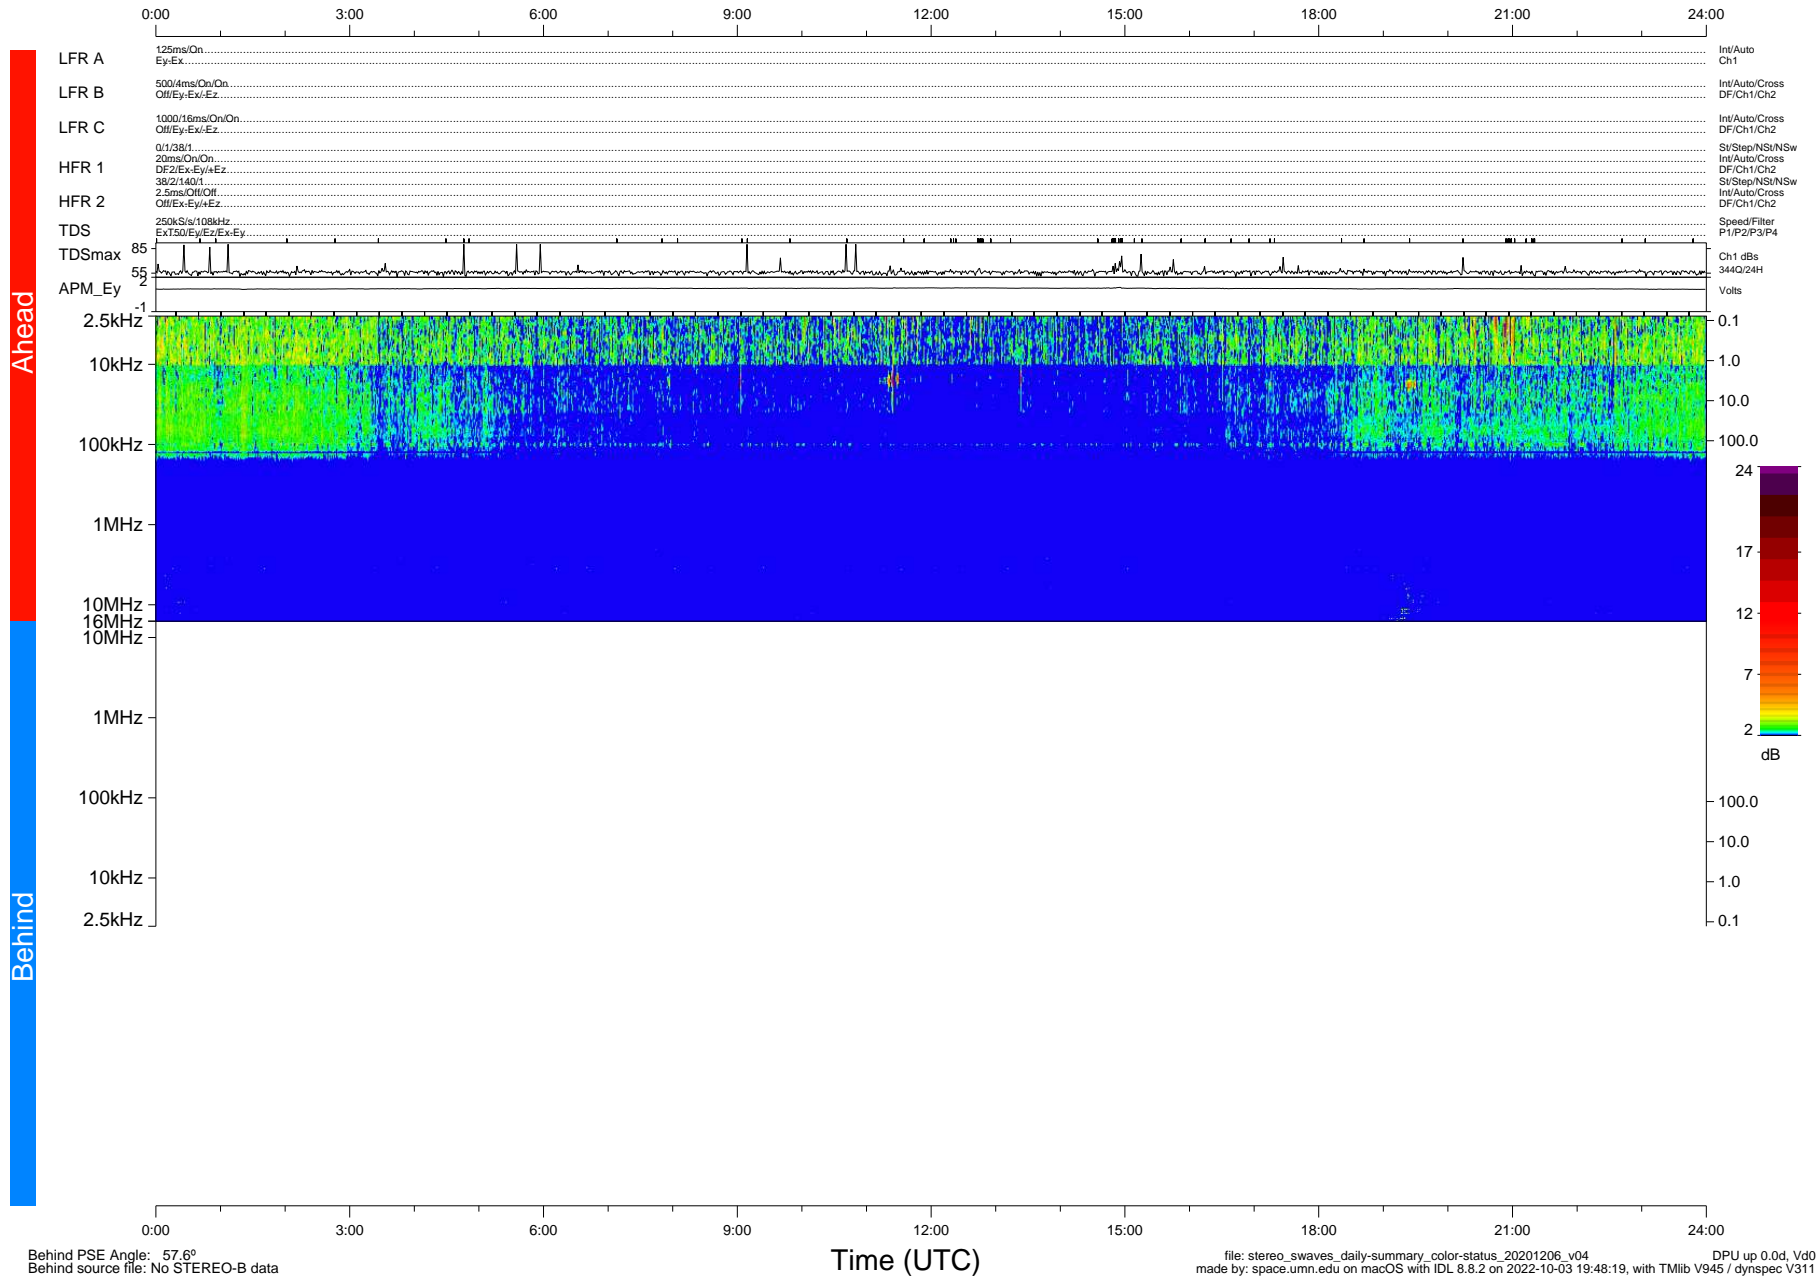

STEREO/WAVES Daily Summary - 06-Dec-2020 (DOY 341)

Ahead source file: swaves_ahead_2020_341_1_05.fin (Recovery: 100.0% HK, 105% Pkts)
 Ahead PSE Angle: -57.7°

DPU up 1978.9d, V412d32

Behind PSE Angle: 57.6°
 Behind source file: No STEREO-B data

file: stereo_swaves_daily-summary_color-status_20201206_v04
 made by: space.umn.edu on macOS with IDL 8.8.2 on 2022-10-03 19:48:19, with Tlib V945 / dynspec V311
 DPU up 0.0d, Vd0