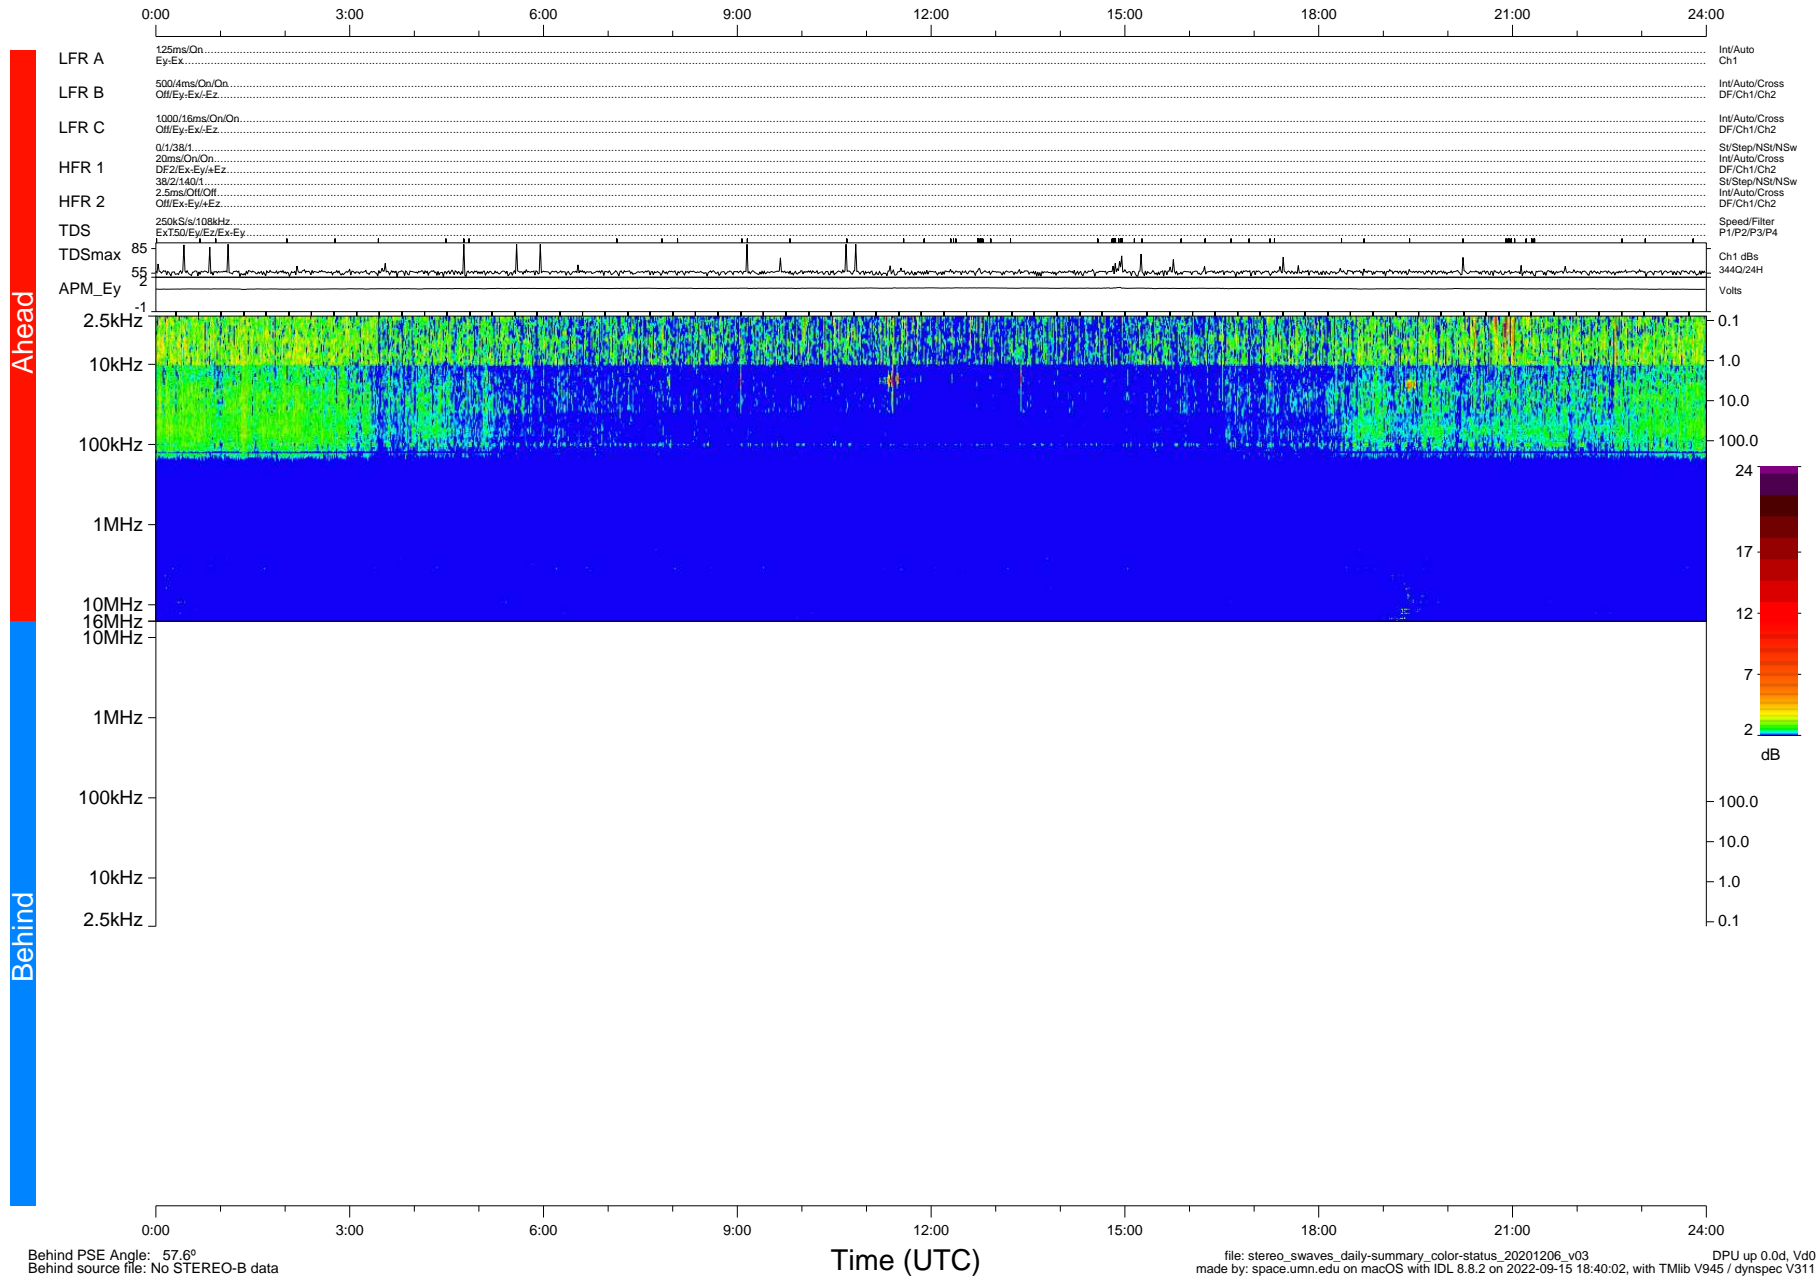

# STEREO/WAVES Daily Summary - 06-Dec-2020 (DOY 341)

Ahead source file: swaves\_ahead\_2020\_341\_1\_05.fin (Recovery: 100.0% HK, 105% Pkts)  
 Ahead PSE Angle: -57.7°

DPU up 1978.9d, V412d32

Behind PSE Angle: 57.6°  
 Behind source file: No STEREO-B data

Time (UTC)

file: stereo\_swaves\_daily-summary\_color-status\_20201206\_v03  
 made by: space.umn.edu on macOS with IDL 8.8.2 on 2022-09-15 18:40:02, with Tlib V945 / dynspec V311  
 DPU up 0.0d, Vd0