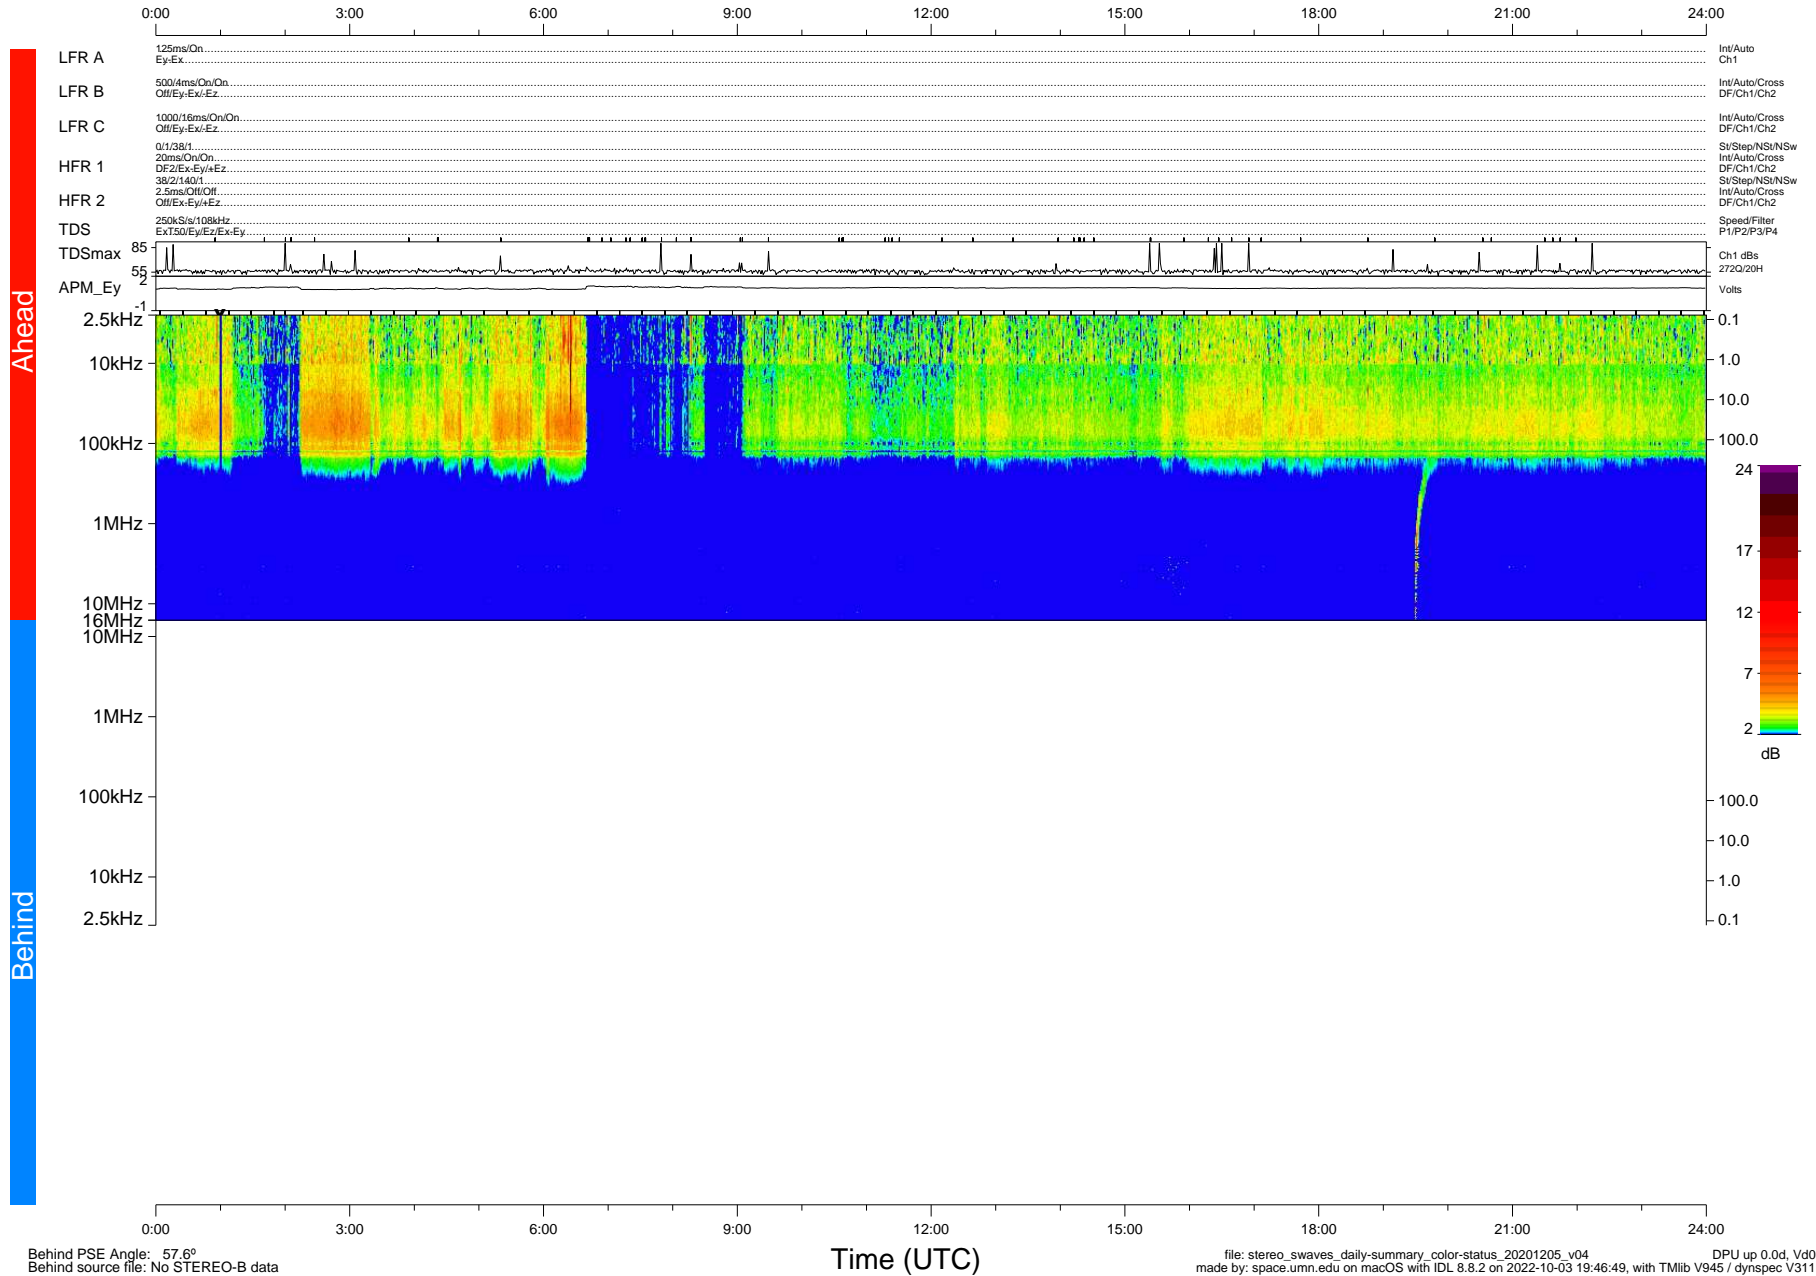

STEREO/WAVES Daily Summary - 05-Dec-2020 (DOY 340)

Ahead source file: swaves_ahead_2020_340_1_05.fin (Recovery: 100.0% HK, 94% Pkts)
 Ahead PSE Angle: -57.6°

DPU up 1977.9d, V412d32

Behind PSE Angle: 57.6°
 Behind source file: No STEREO-B data

file: stereo_swaves_daily-summary_color-status_20201205_v04
 made by: space.umn.edu on macOS with IDL 8.8.2 on 2022-10-03 19:46:49, with Tlib V945 / dynspec V311
 DPU up 0.0d, Vd0