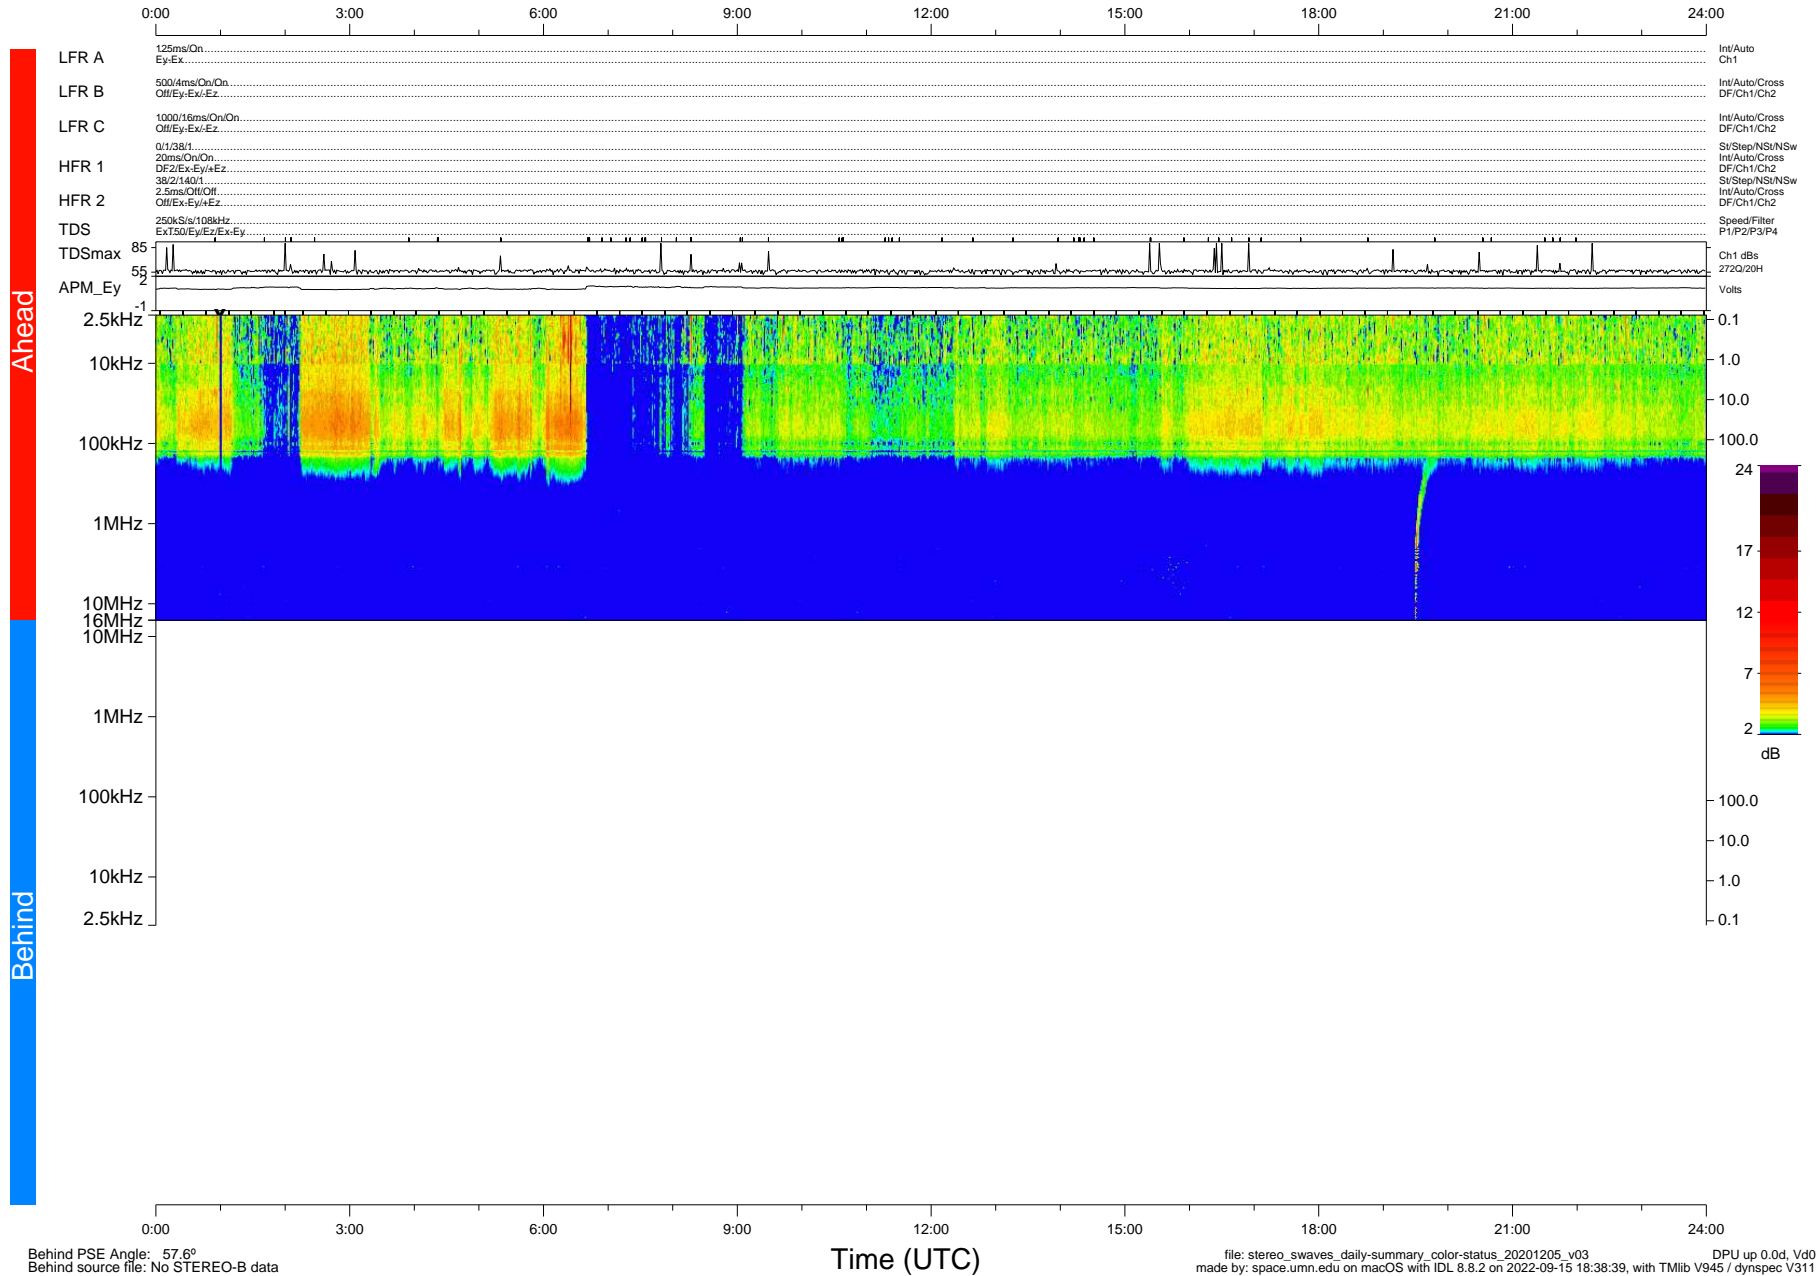

# STEREO/WAVES Daily Summary - 05-Dec-2020 (DOY 340)

Ahead source file: swaves\_ahead\_2020\_340\_1\_05.fin (Recovery: 100.0% HK, 94% Pkts)  
 Ahead PSE Angle: -57.6°

DPU up 1977.9d, V412d32

Behind PSE Angle: 57.6°  
 Behind source file: No STEREO-B data

Time (UTC)

file: stereo\_swaves\_daily-summary\_color-status\_20201205\_v03 DPU up 0.0d, V40  
 made by: space.umn.edu on macOS with IDL 8.8.2 on 2022-09-15 18:38:39, with Tlib V945 / dynspec V311