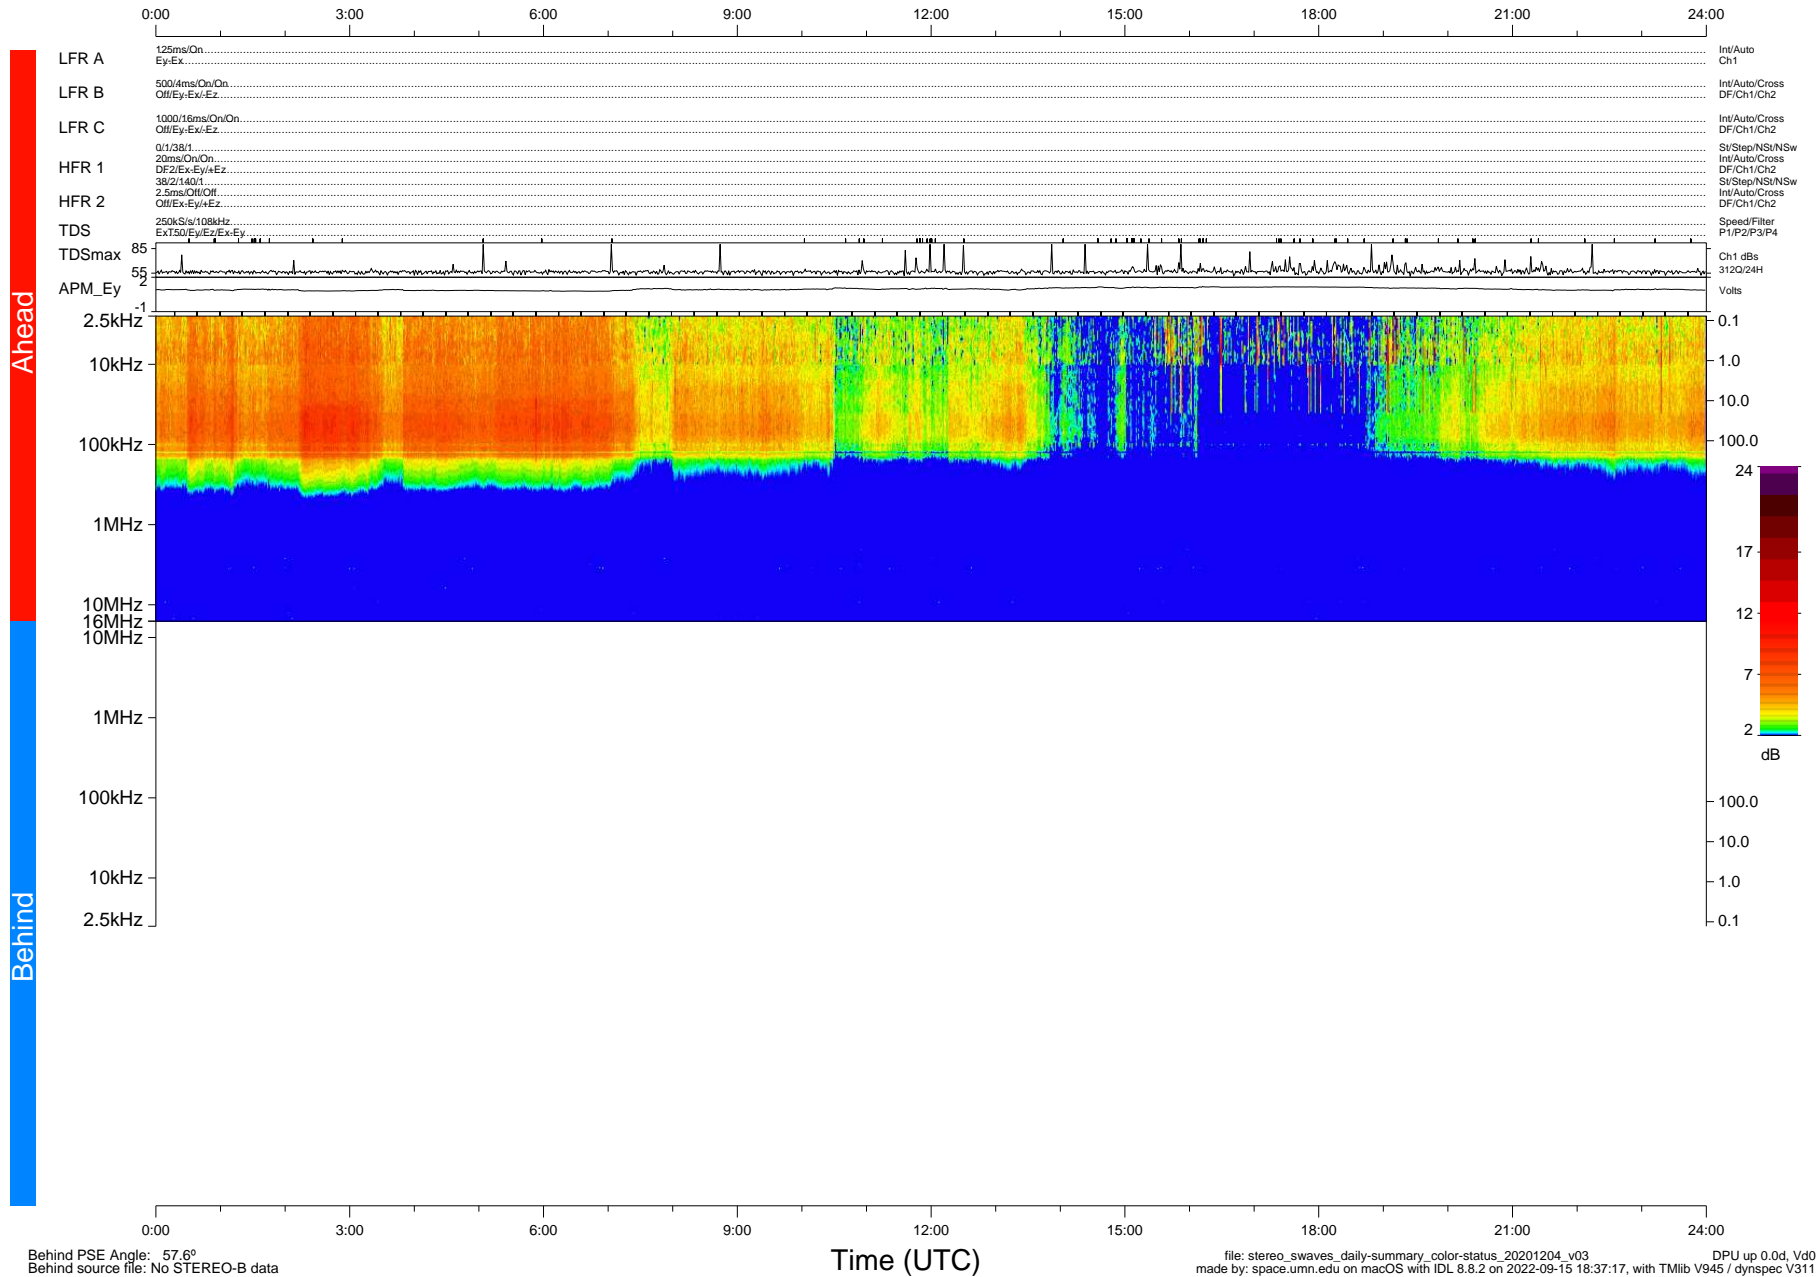

# STEREO/WAVES Daily Summary - 04-Dec-2020 (DOY 339)

Ahead source file: swaves\_ahead\_2020\_339\_1\_05.fin (Recovery: 100.0% HK, 100% Pkts)  
 Ahead PSE Angle: -57.6°

DPU up 1976.9d, V412d32

Behind PSE Angle: 57.6°  
 Behind source file: No STEREO-B data

Time (UTC)

file: stereo\_swaves\_daily-summary\_color-status\_20201204\_v03 DPU up 0.0d, Vd0  
 made by: space.umn.edu on macOS with IDL 8.8.2 on 2022-09-15 18:37:17, with Tlib V945 / dynspec V311