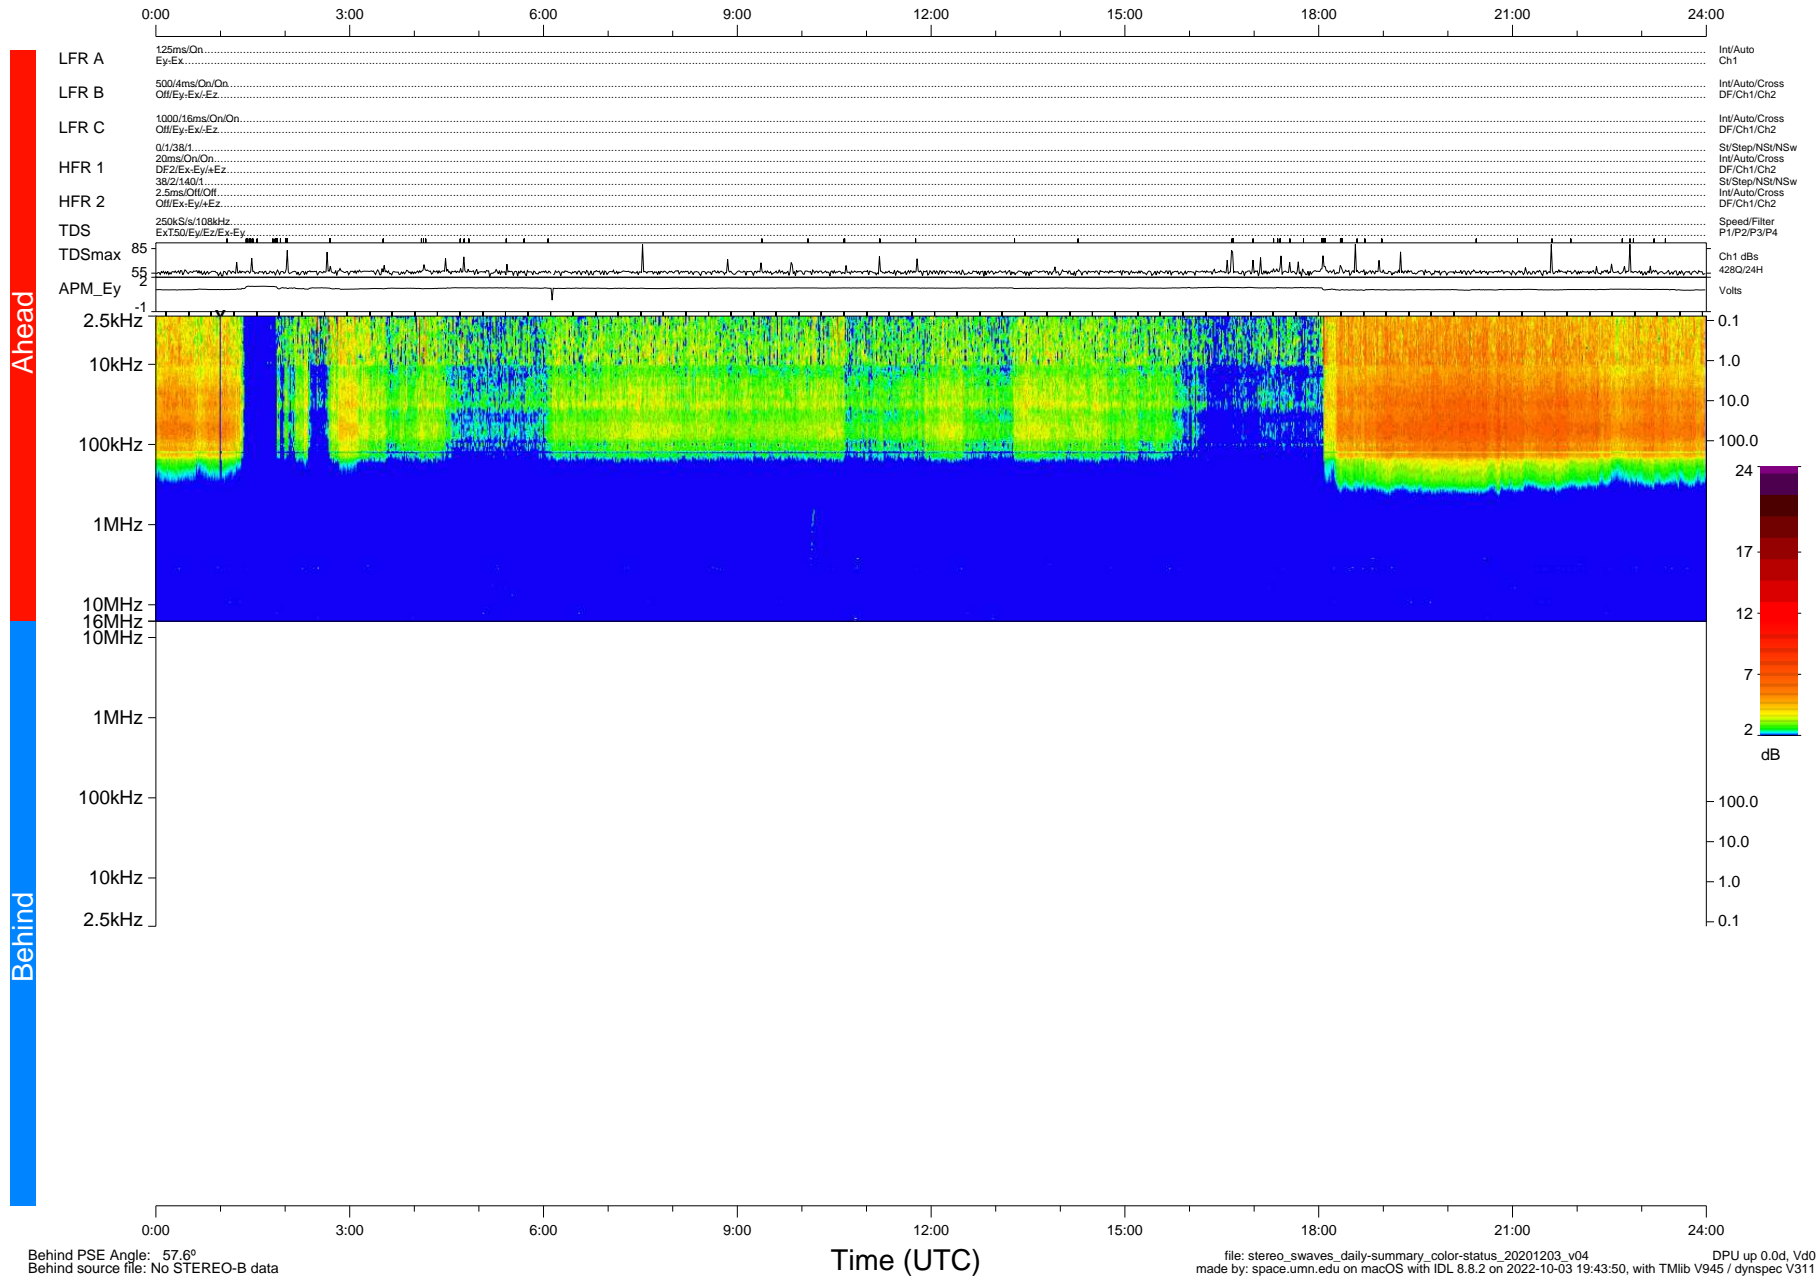

STEREO/WAVES Daily Summary - 03-Dec-2020 (DOY 338)

Ahead source file: swaves_ahead_2020_338_1_05.fin (Recovery: 100.1% HK, 118% Pkts)
 Ahead PSE Angle: -57.9°

DPU up 1975.9d, V412d32

Behind PSE Angle: 57.6°
 Behind source file: No STEREO-B data

file: stereo_swaves_daily-summary_color-status_20201203_v04
 made by: space.umn.edu on macOS with IDL 8.8.2 on 2022-10-03 19:43:50, with Tlib V945 / dynspec V311
 DPU up 0.0d, V40