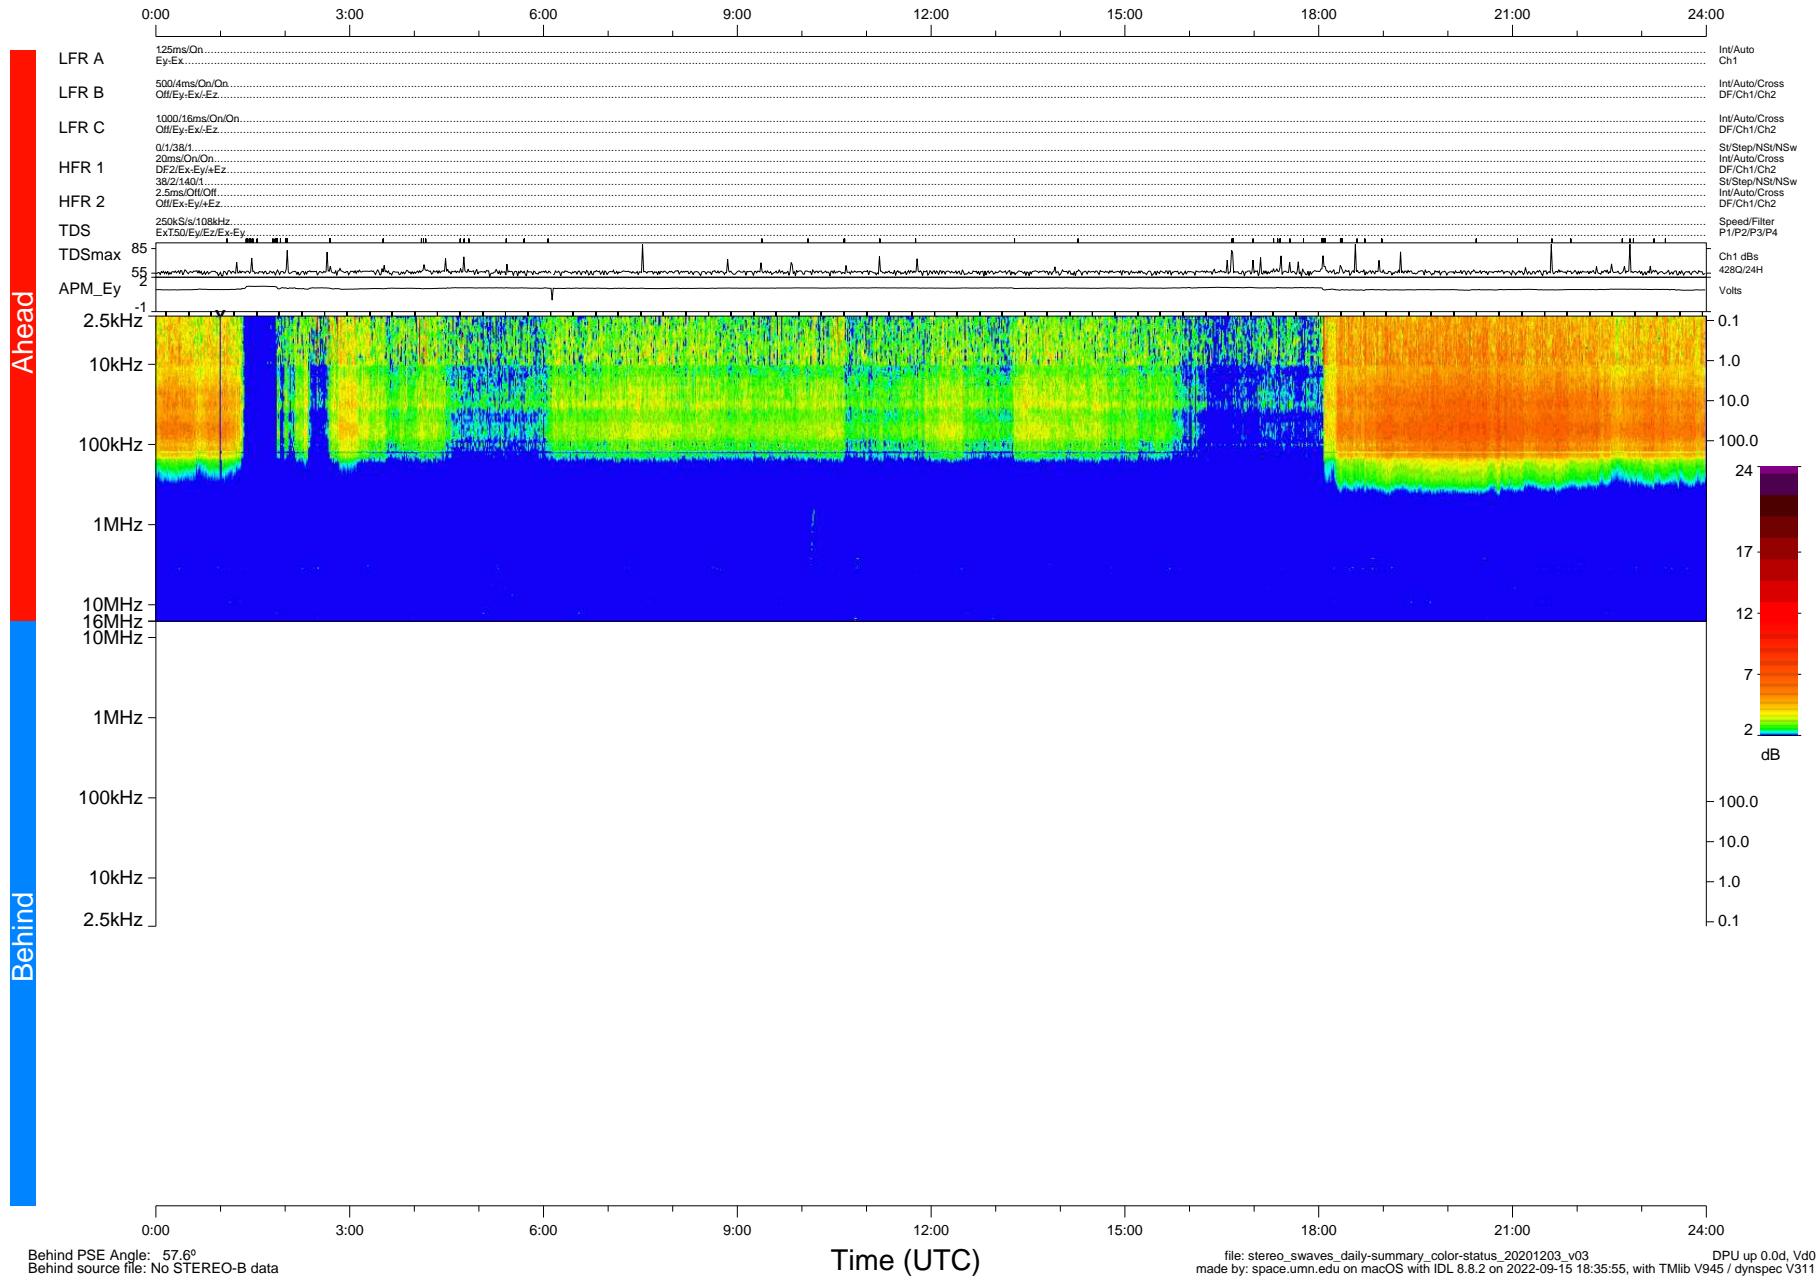

# STEREO/WAVES Daily Summary - 03-Dec-2020 (DOY 338)

Ahead source file: swaves\_ahead\_2020\_338\_1\_05.fin (Recovery: 100.1% HK, 118% Pkts)  
 Ahead PSE Angle: -57.9°

DPU up 1975.9d, V412d32

Behind PSE Angle: 57.6°  
 Behind source file: No STEREO-B data

file: stereo\_swaves\_daily-summary\_color-status\_20201203\_v03  
 made by: space.umn.edu on macOS with IDL 8.8.2 on 2022-09-15 18:35:55, with Tlib V945 / dynspec V311  
 DPU up 0.0d, V40