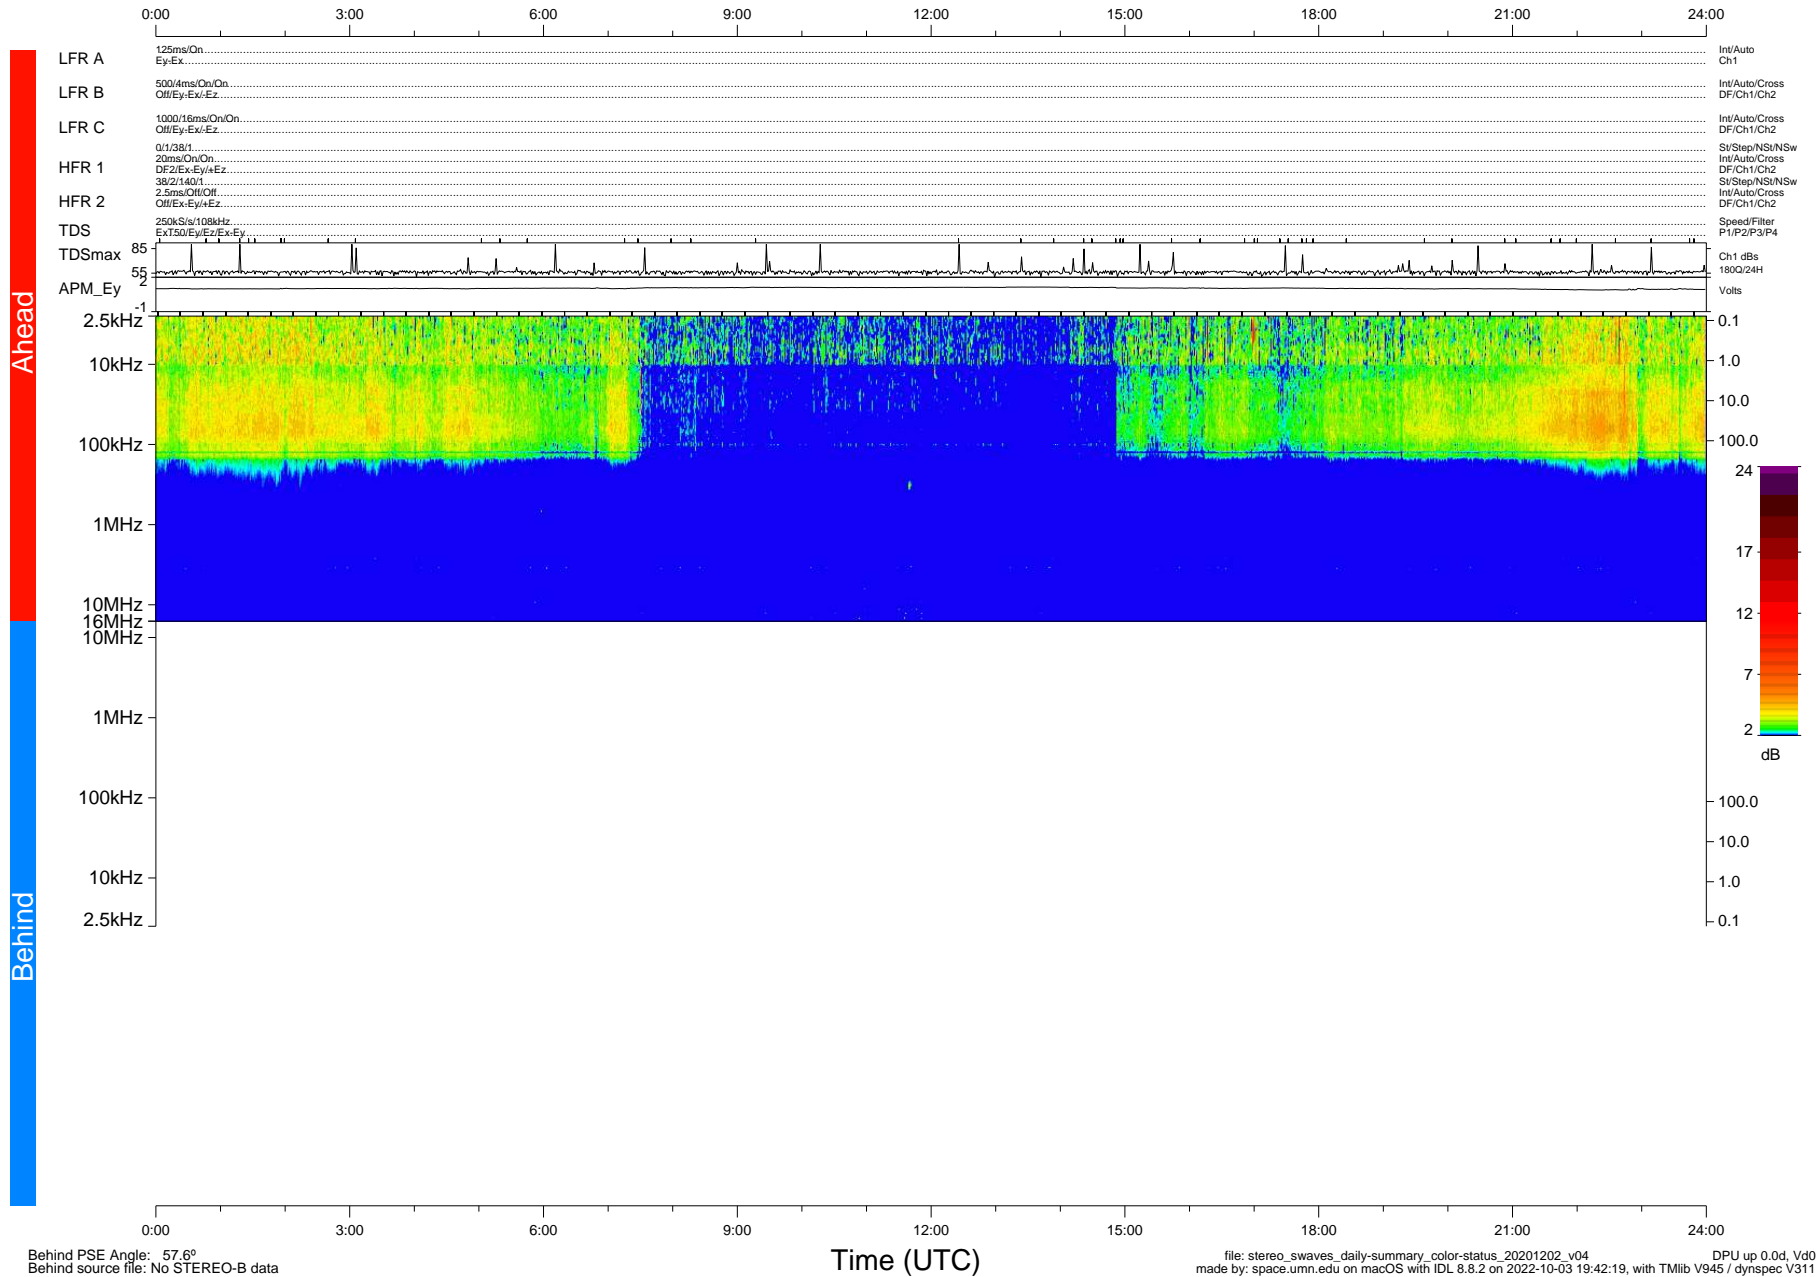

STEREO/WAVES Daily Summary - 02-Dec-2020 (DOY 337)

Ahead source file: swaves_ahead_2020_337_1_05.fin (Recovery: 100.0% HK, 81% Pkts)
 Ahead PSE Angle: -57.9°

DPU up 1974.9d, V412d32

Behind PSE Angle: 57.6°
 Behind source file: No STEREO-B data

file: stereo_swaves_daily-summary_color-status_20201202_v04
 made by: space.umn.edu on macOS with IDL 8.8.2 on 2022-10-03 19:42:19, with Tlib V945 / dynspec V311
 DPU up 0.0d, Vd0