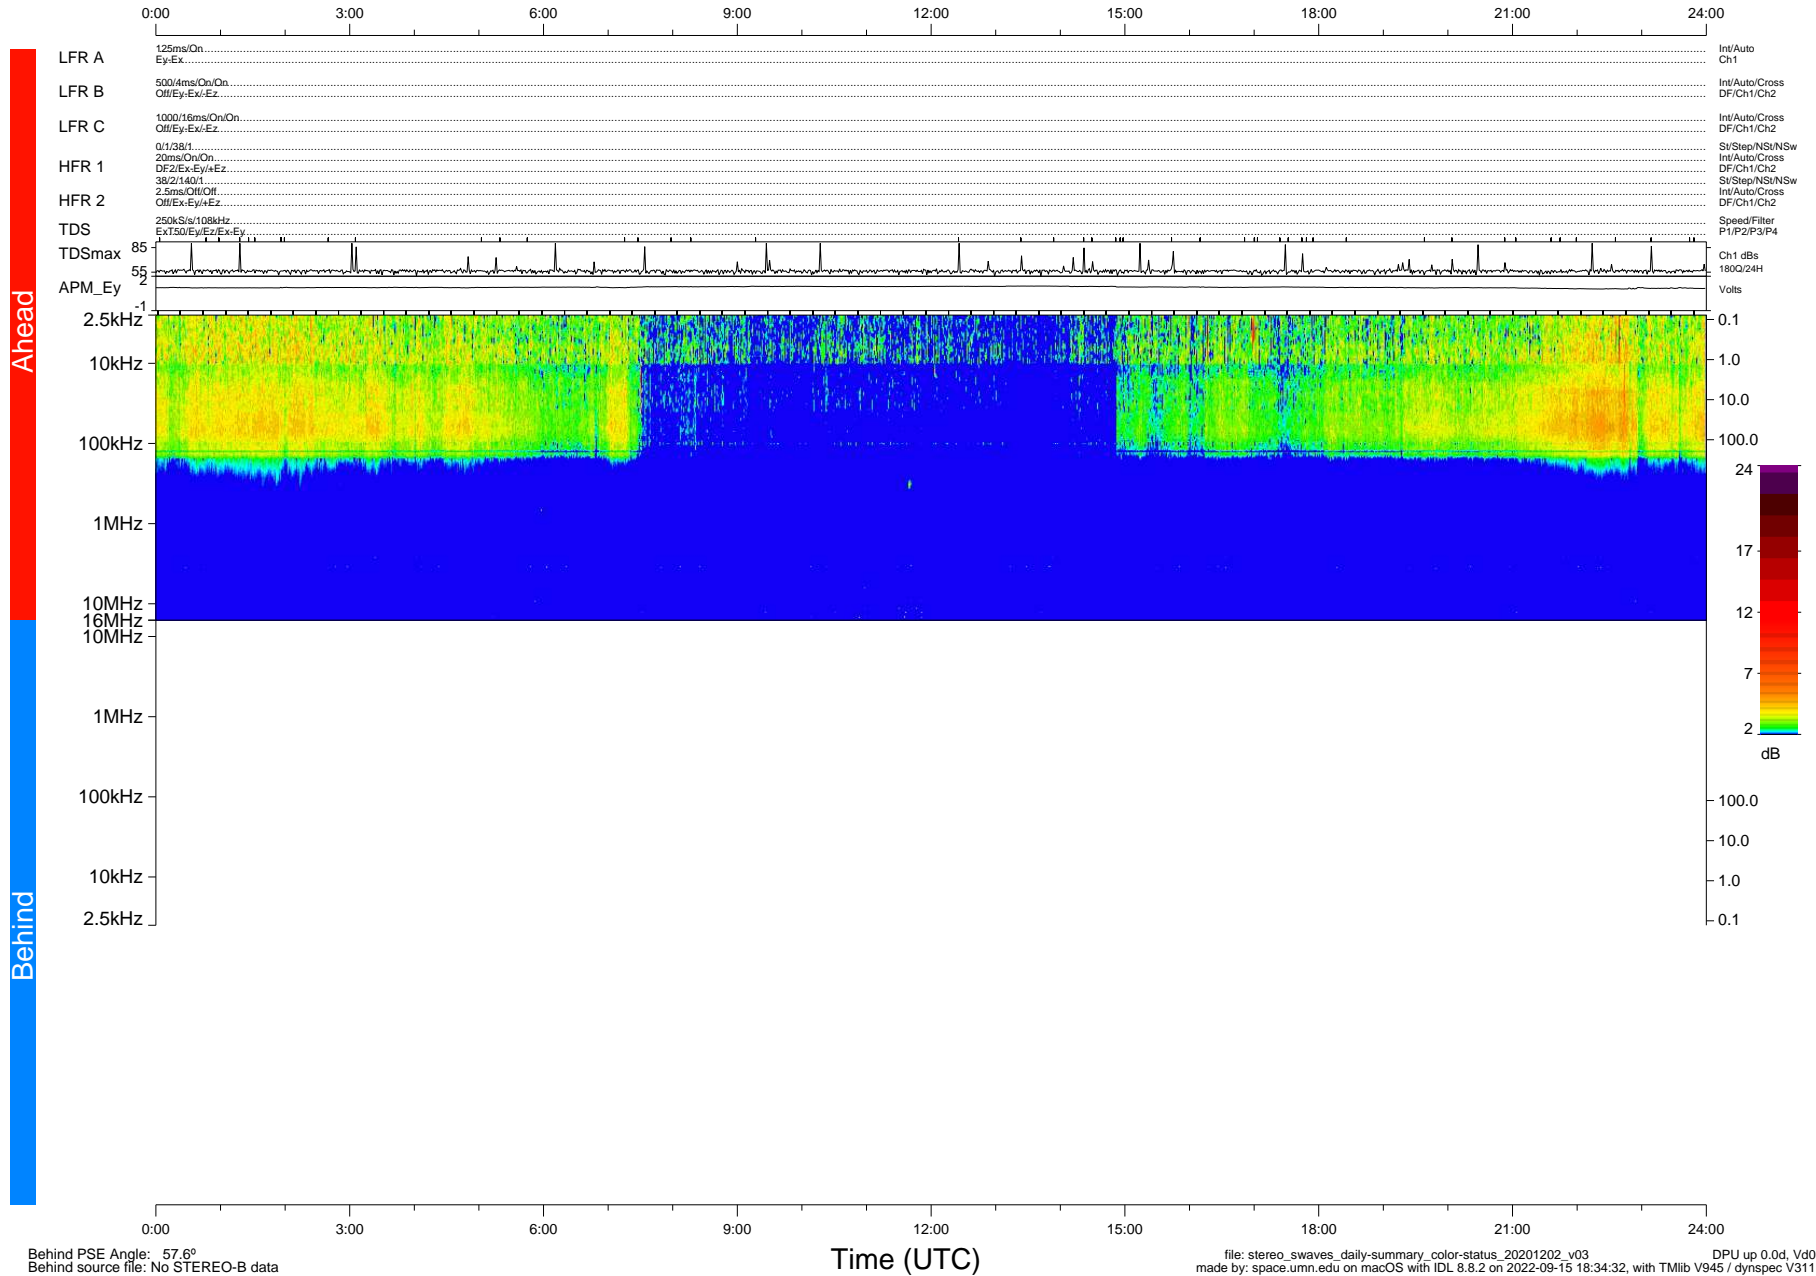

STEREO/WAVES Daily Summary - 02-Dec-2020 (DOY 337)

Ahead source file: swaves_ahead_2020_337_1_05.fin (Recovery: 100.0% HK, 81% Pkts)
 Ahead PSE Angle: -57.9°

DPU up 1974.9d, V412d32

Behind PSE Angle: 57.6°
 Behind source file: No STEREO-B data

Time (UTC)

file: stereo_swaves_daily-summary_color-status_20201202_v03
 made by: space.umn.edu on macOS with IDL 8.8.2 on 2022-09-15 18:34:32, with Tlib V945 / dynspec V311
 DPU up 0.0d, Vd0