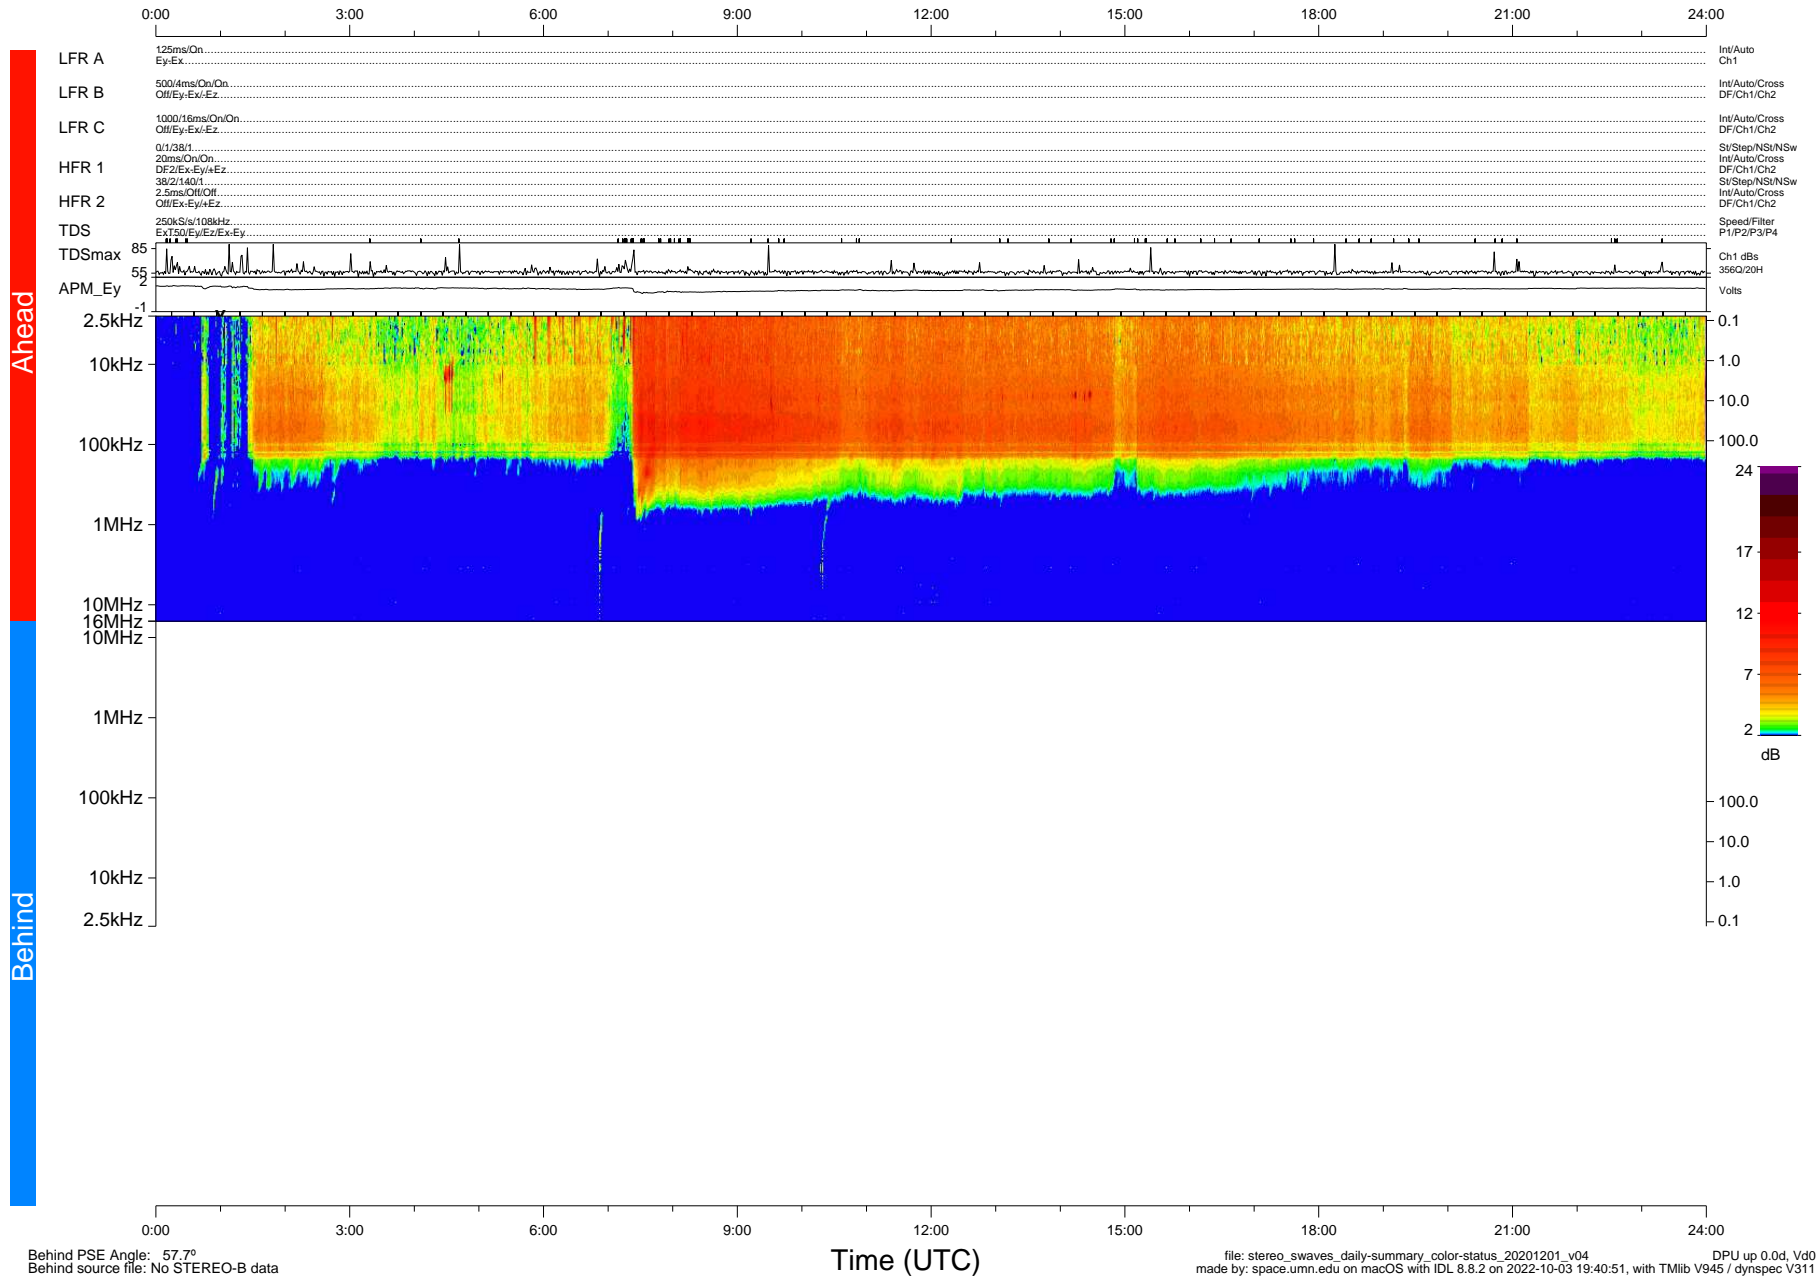

STEREO/WAVES Daily Summary - 01-Dec-2020 (DOY 336)

Ahead source file: swaves_ahead_2020_336_1_05.fin (Recovery: 100.0% HK, 106% Pkts)
 Ahead PSE Angle: -57.9°

DPU up 1973.9d, V412d32

Behind PSE Angle: 57.7°
 Behind source file: No STEREO-B data

file: stereo_swaves_daily-summary_color-status_20201201_v04
 made by: space.umn.edu on macOS with IDL 8.8.2 on 2022-10-03 19:40:51, with Tlib V945 / dynspec V311
 DPU up 0.0d, Vd0