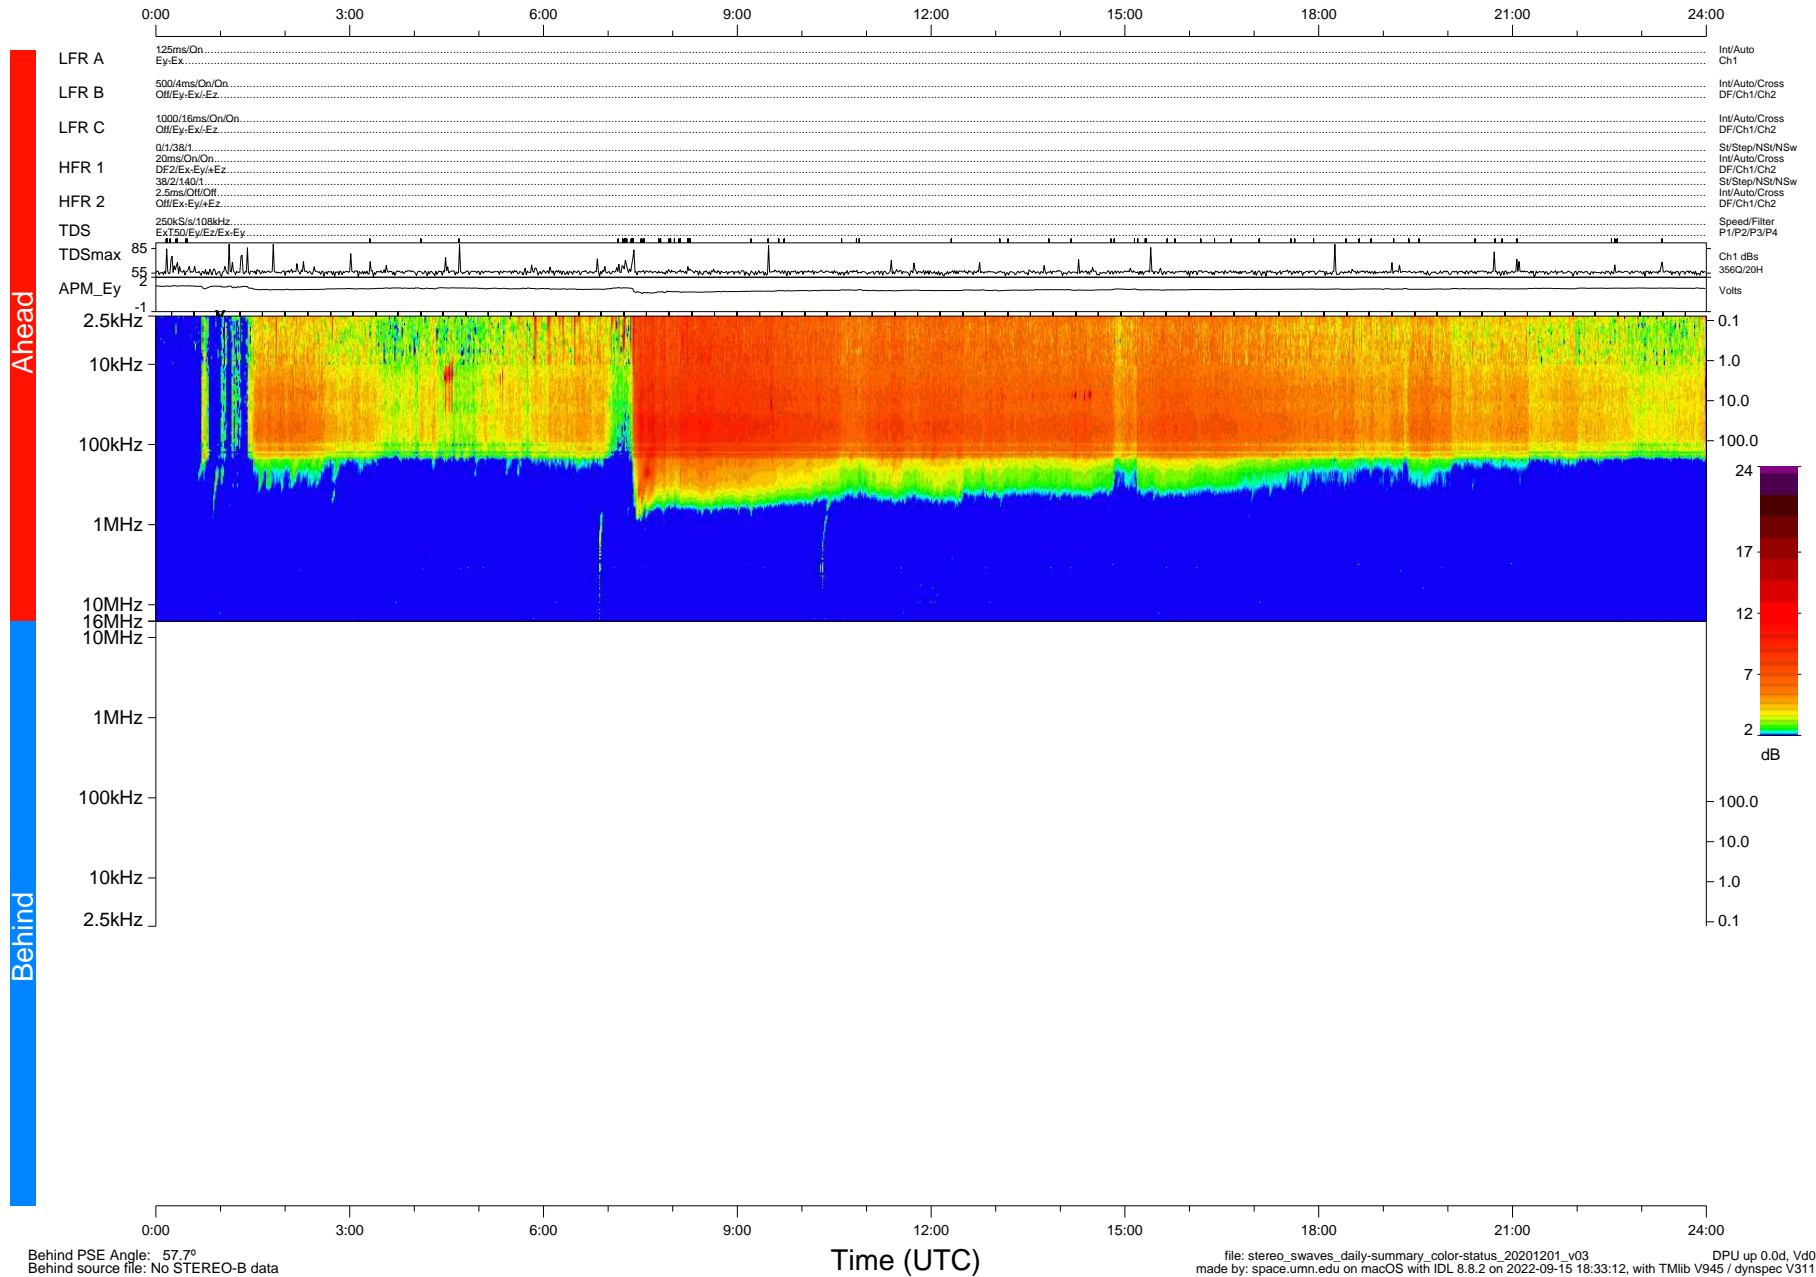

STEREO/WAVES Daily Summary - 01-Dec-2020 (DOY 336)

Ahead source file: swaves_ahead_2020_336_1_05.fin (Recovery: 100.0% HK, 106% Pkts)
 Ahead PSE Angle: -57.9°

DPU up 1973.9d, V412d32

Behind PSE Angle: 57.7°
 Behind source file: No STEREO-B data

file: stereo_swaves_daily-summary_color-status_20201201_v03 DPU up 0.0d, Vd0
 made by: space.umn.edu on macOS with IDL 8.8.2 on 2022-09-15 18:33:12, with Tlib V945 / dynspec V311