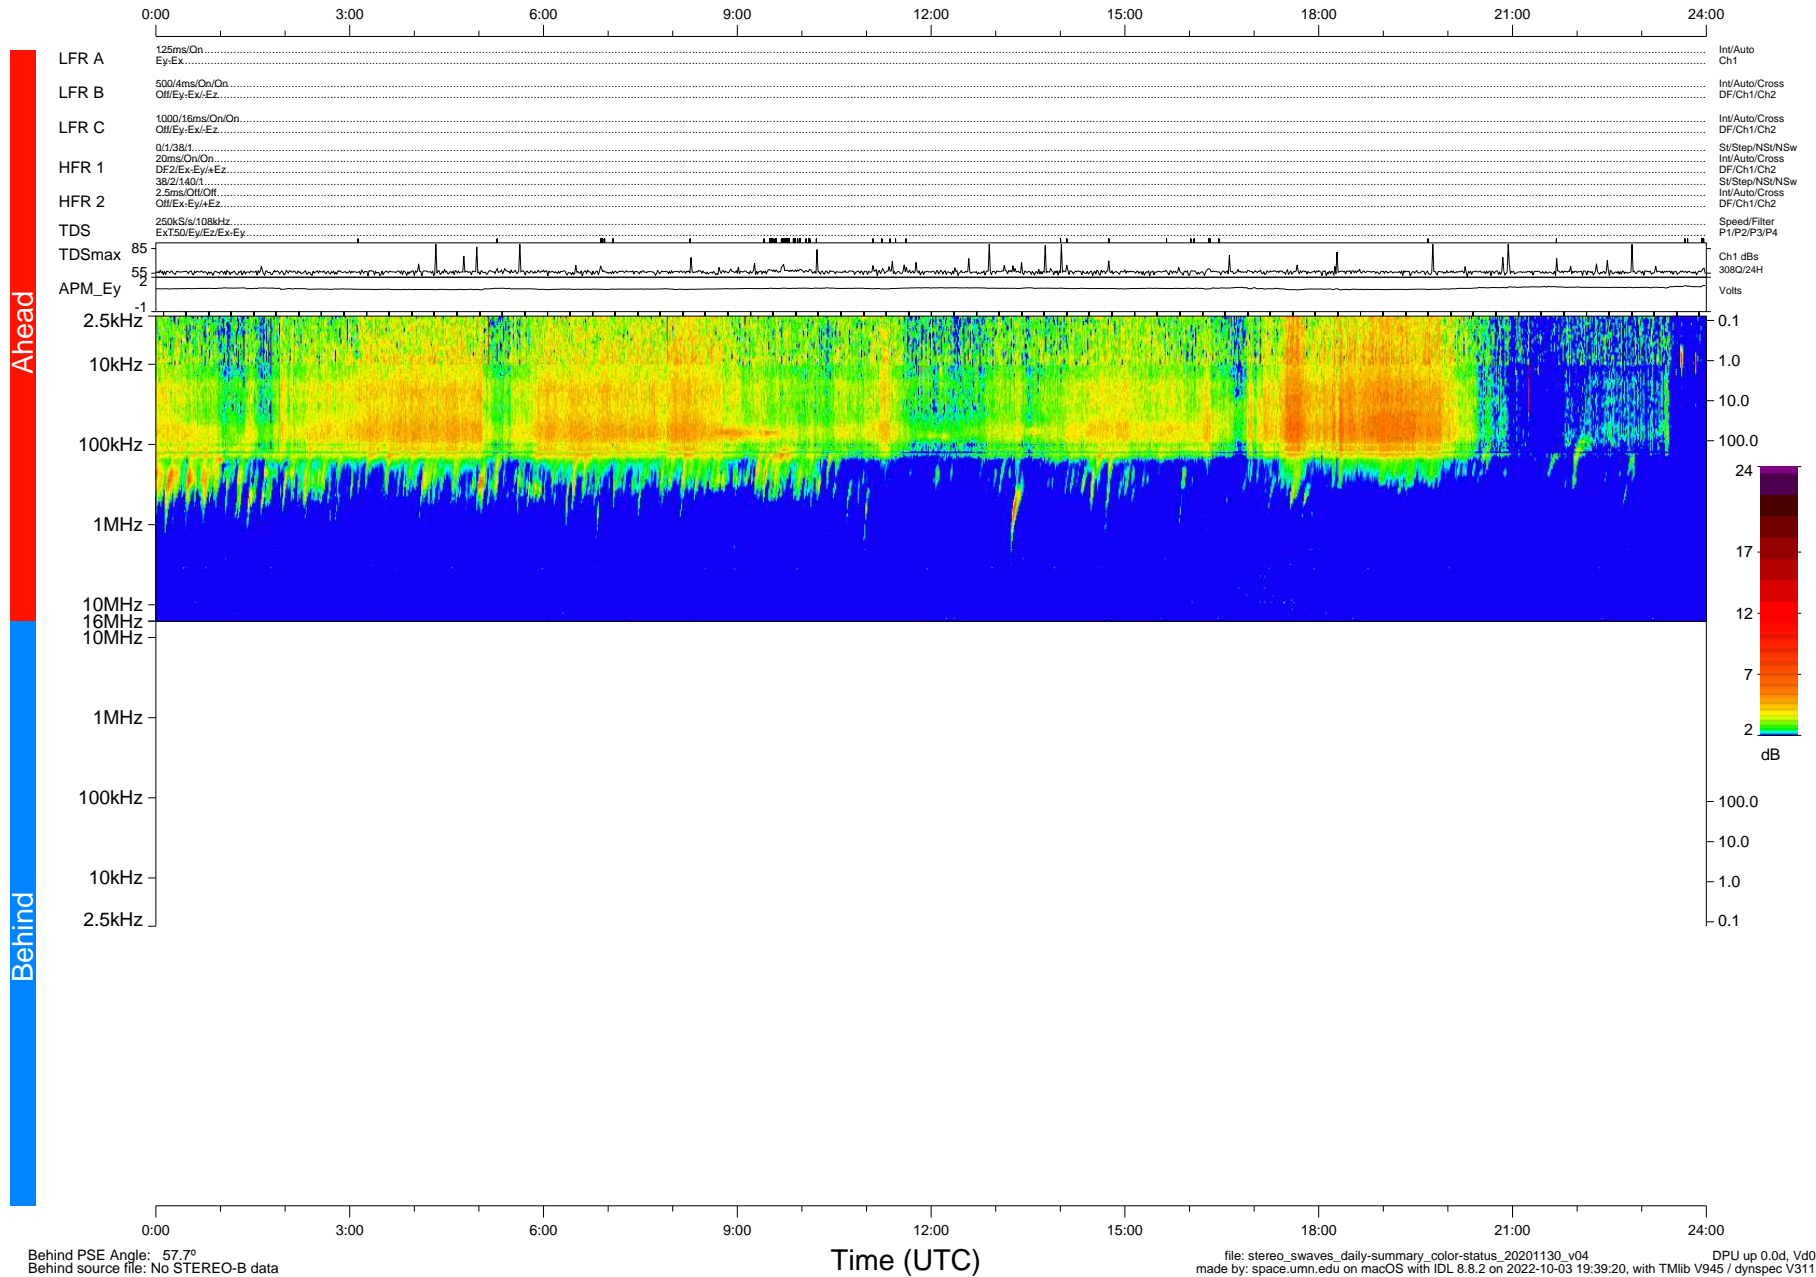

# STEREO/WAVES Daily Summary - 30-Nov-2020 (DOY 335)

Ahead source file: swaves\_ahead\_2020\_335\_1\_05.fin (Recovery: 100.0% HK, 100% Pkts)  
 Ahead PSE Angle: -57.9°

DPU up 1972.9d, V412d32

Behind PSE Angle: 57.7°  
 Behind source file: No STEREO-B data

file: stereo\_swaves\_daily-summary\_color-status\_20201130\_v04  
 made by: space.umn.edu on macOS with IDL 8.8.2 on 2022-10-03 19:39:20, with Tlib V945 / dynspec V311  
 DPU up 0.0d, Vd0