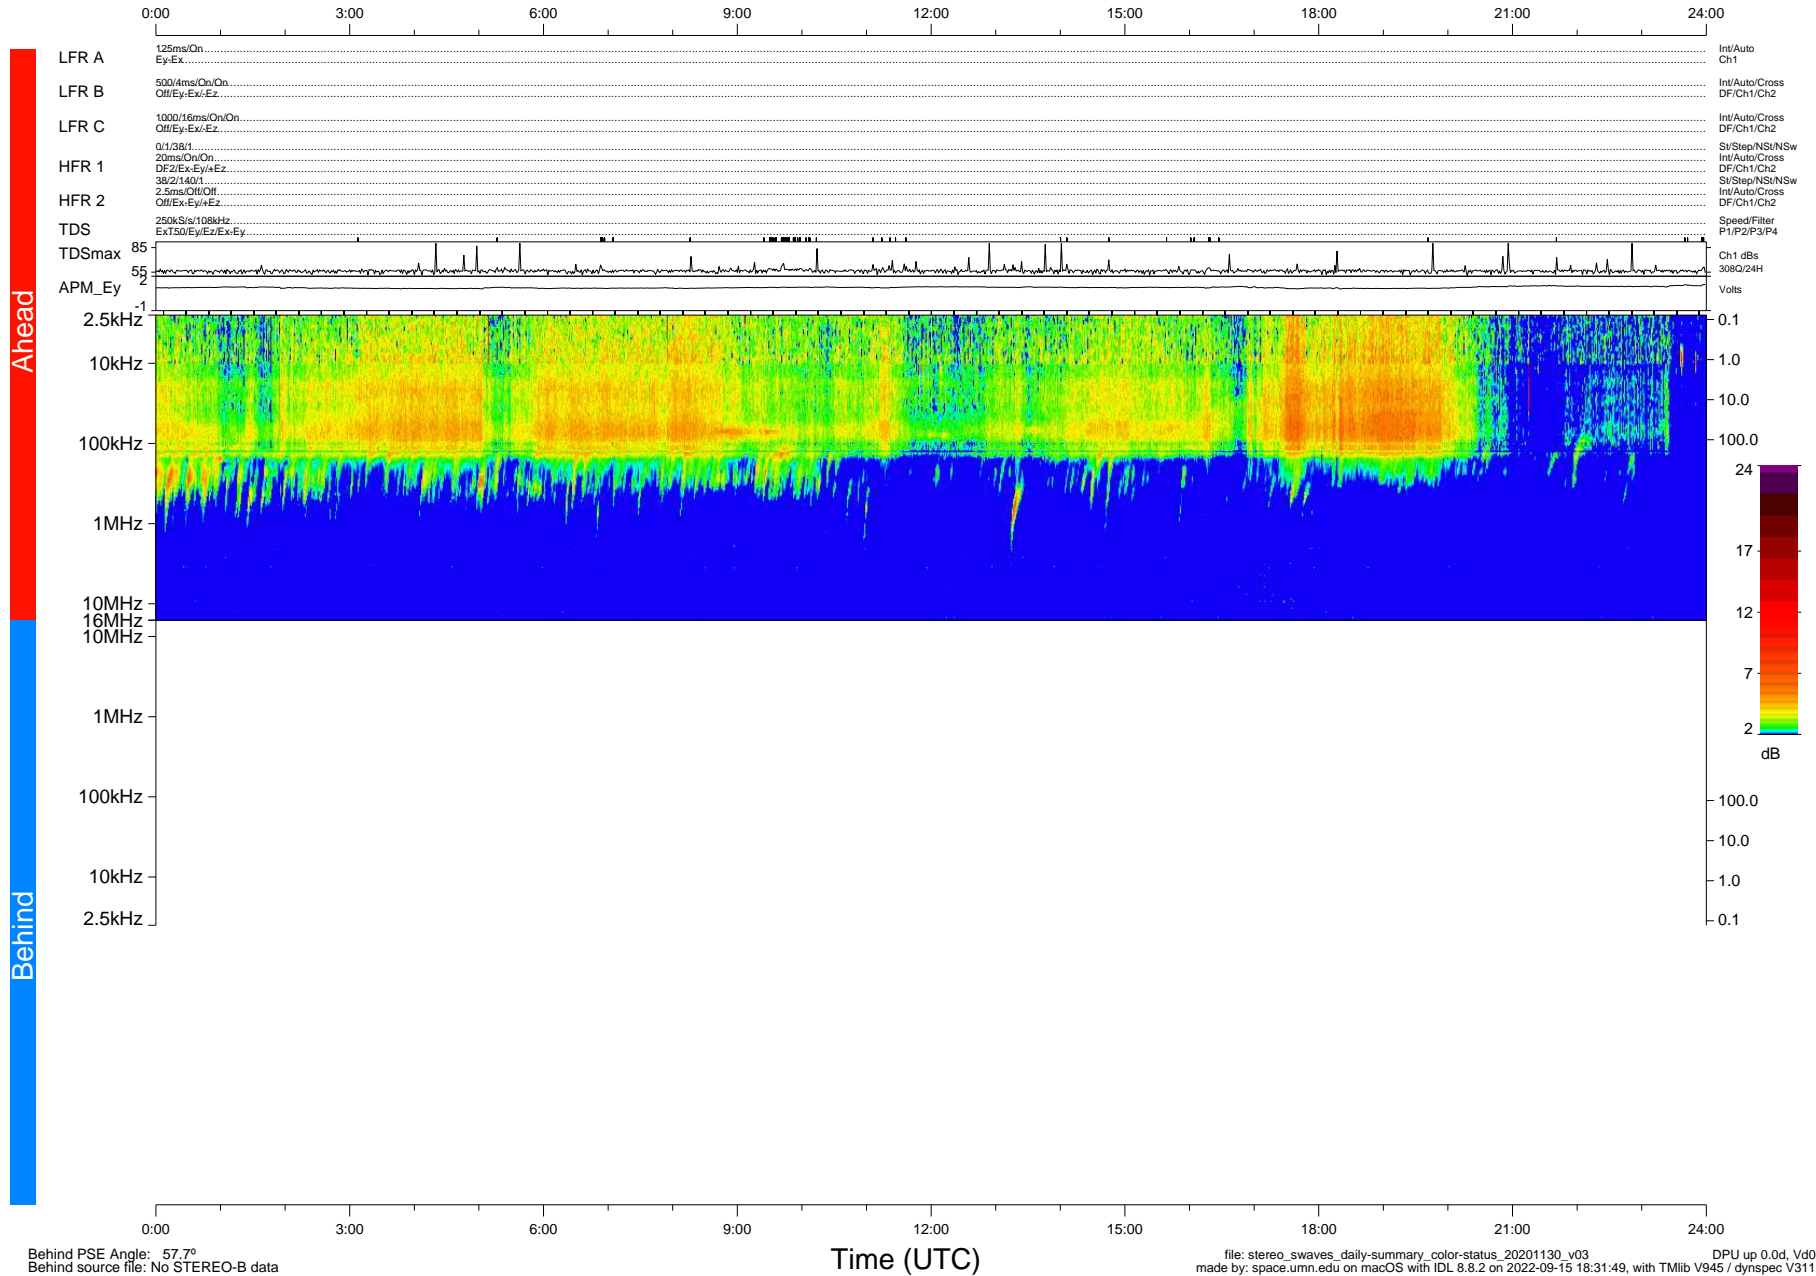

# STEREO/WAVES Daily Summary - 30-Nov-2020 (DOY 335)

Ahead source file: swaves\_ahead\_2020\_335\_1\_05.fin (Recovery: 100.0% HK, 100% Pkts)  
 Ahead PSE Angle: -57.9°

DPU up 1972.9d, V412d32

Behind PSE Angle: 57.7°  
 Behind source file: No STEREO-B data

Time (UTC)

file: stereo\_swaves\_daily-summary\_color-status\_20201130\_v03  
 made by: space.umn.edu on macOS with IDL 8.8.2 on 2022-09-15 18:31:49, with Tlib V945 / dynspec V311  
 DPU up 0.0d, Vd0