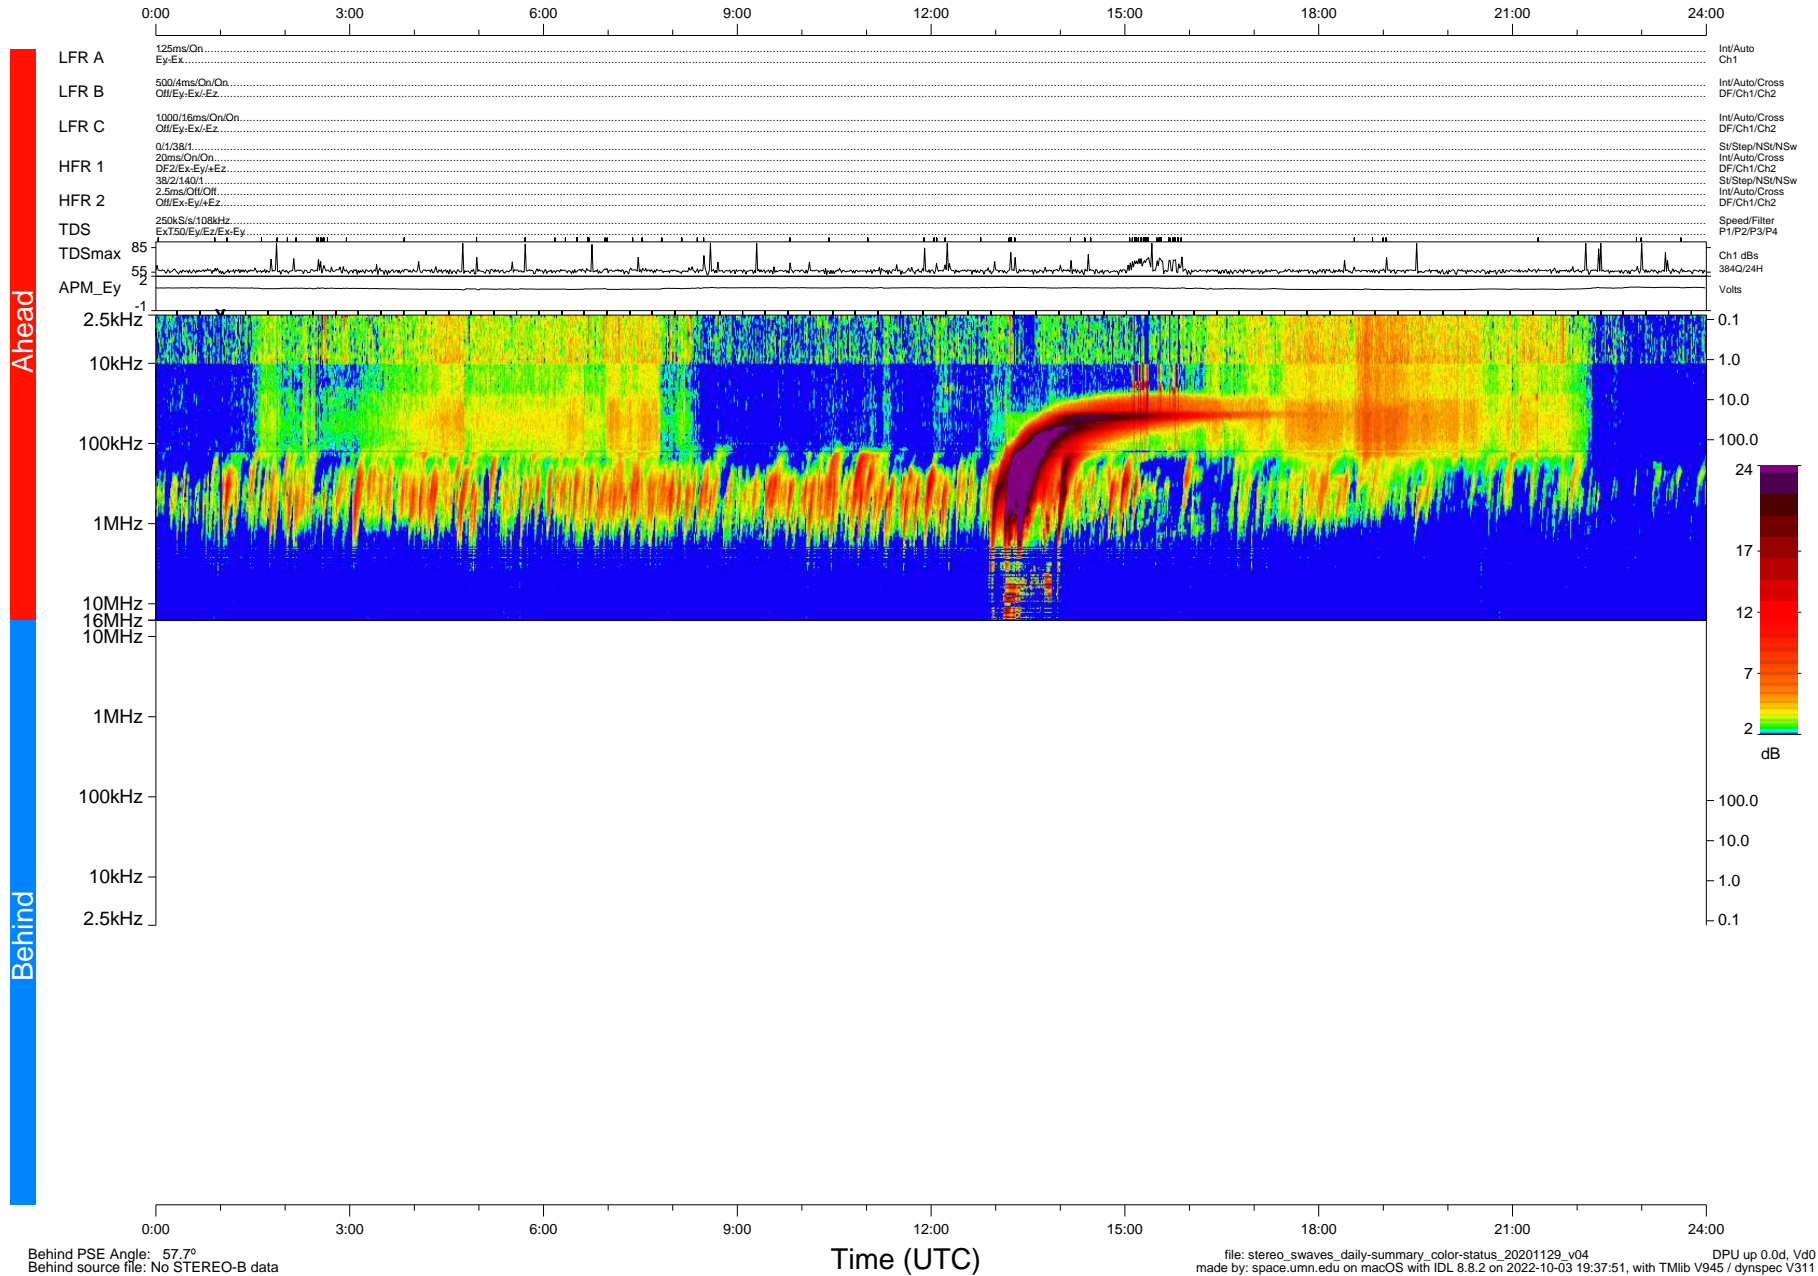

STEREO/WAVES Daily Summary - 29-Nov-2020 (DOY 334)

Ahead source file: swaves_ahead_2020_334_1_05.fin (Recovery: 100.0% HK, 111% Pkts)
Ahead PSE Angle: -58.0°

DPU up 1971.9d, V412d32

Behind PSE Angle: 57.7°
Behind source file: No STEREO-B data

Time (UTC)