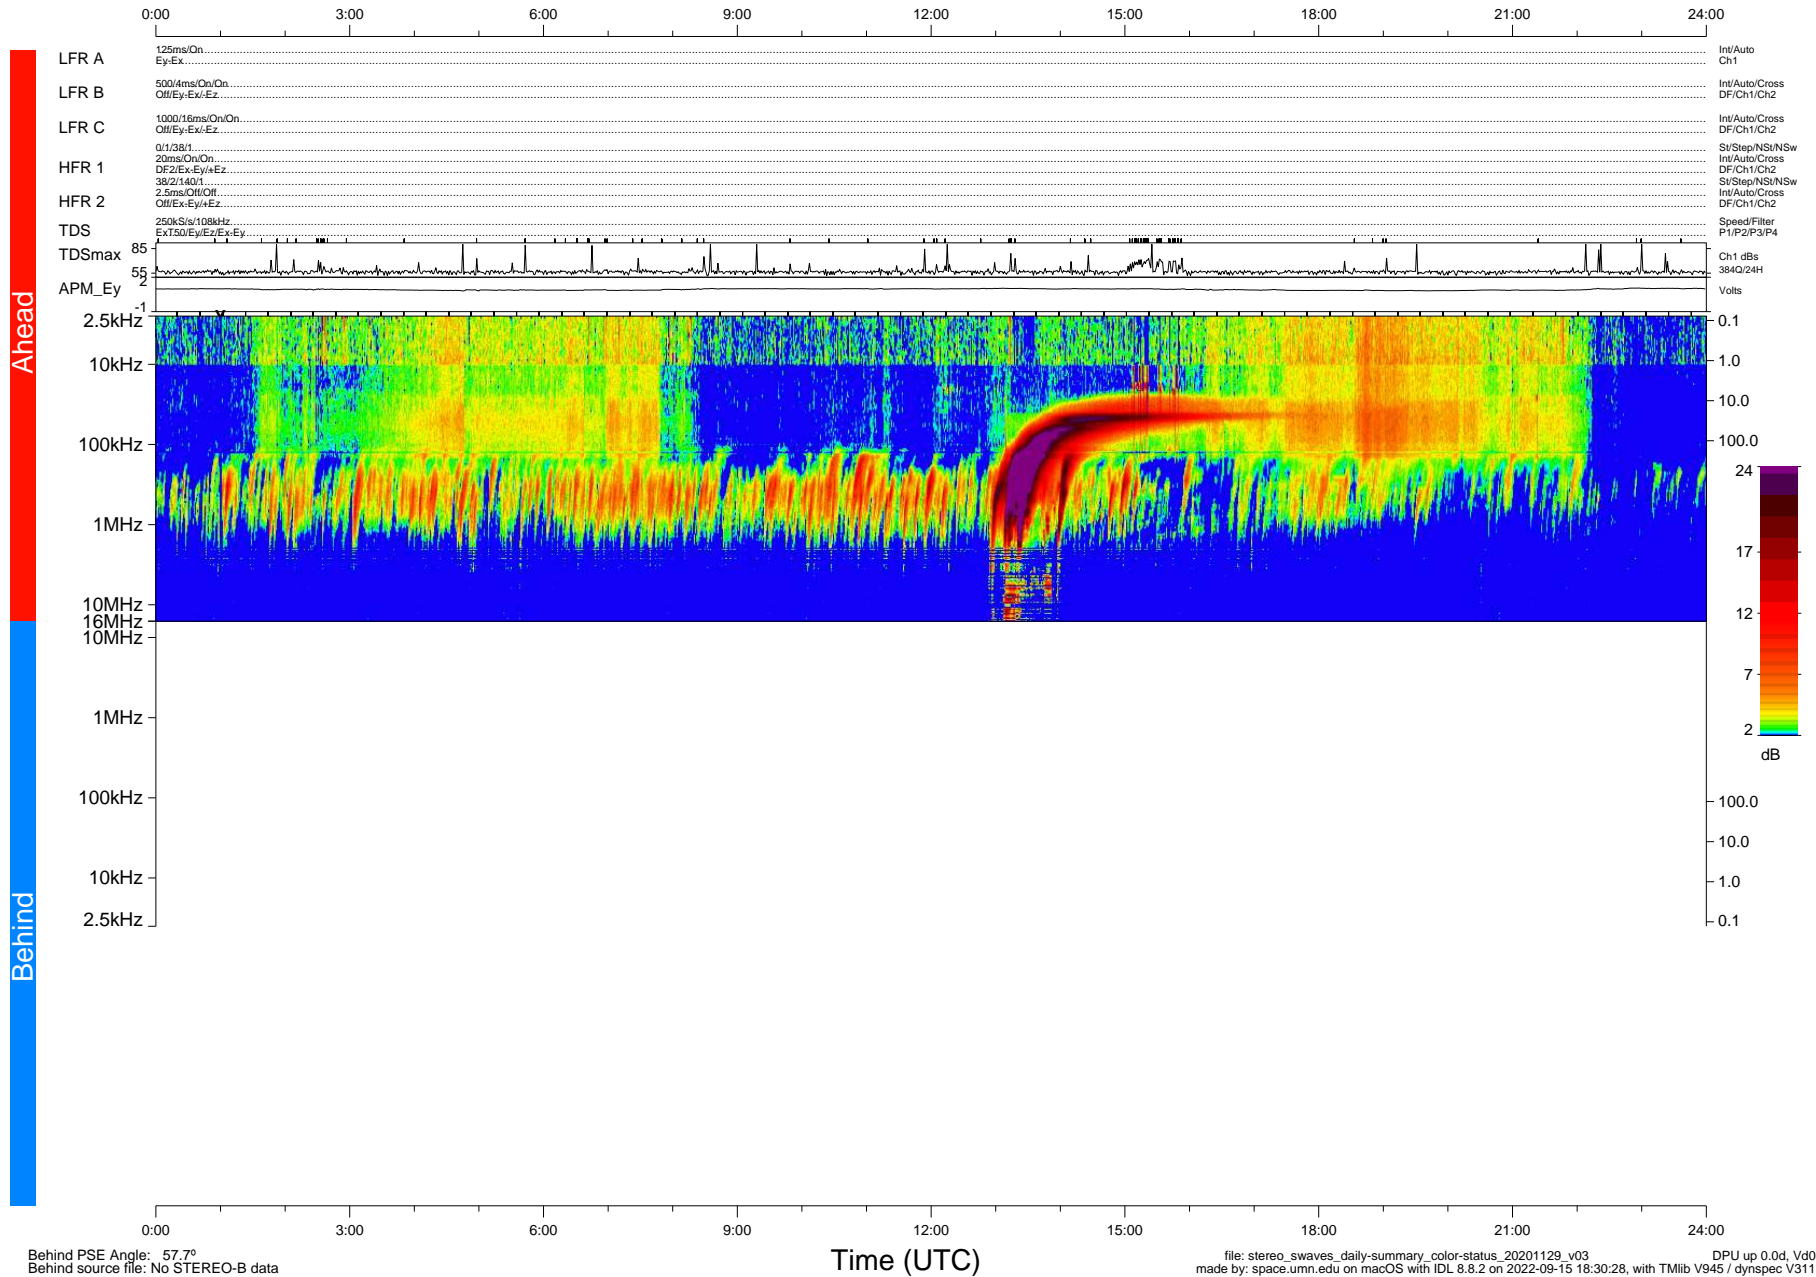

STEREO/WAVES Daily Summary - 29-Nov-2020 (DOY 334)

Ahead source file: swaves_ahead_2020_334_1_05.fin (Recovery: 100.0% HK, 111% Pkts)
 Ahead PSE Angle: -58.0°

DPU up 1971.9d, V412d32

Behind PSE Angle: 57.7°
 Behind source file: No STEREO-B data

Time (UTC)

file: stereo_swaves_daily-summary_color-status_20201129_v03
 made by: space.umn.edu on macOS with IDL 8.8.2 on 2022-09-15 18:30:28, with TLib V945 / dynspec V311
 DPU up 0.0d, Vd0