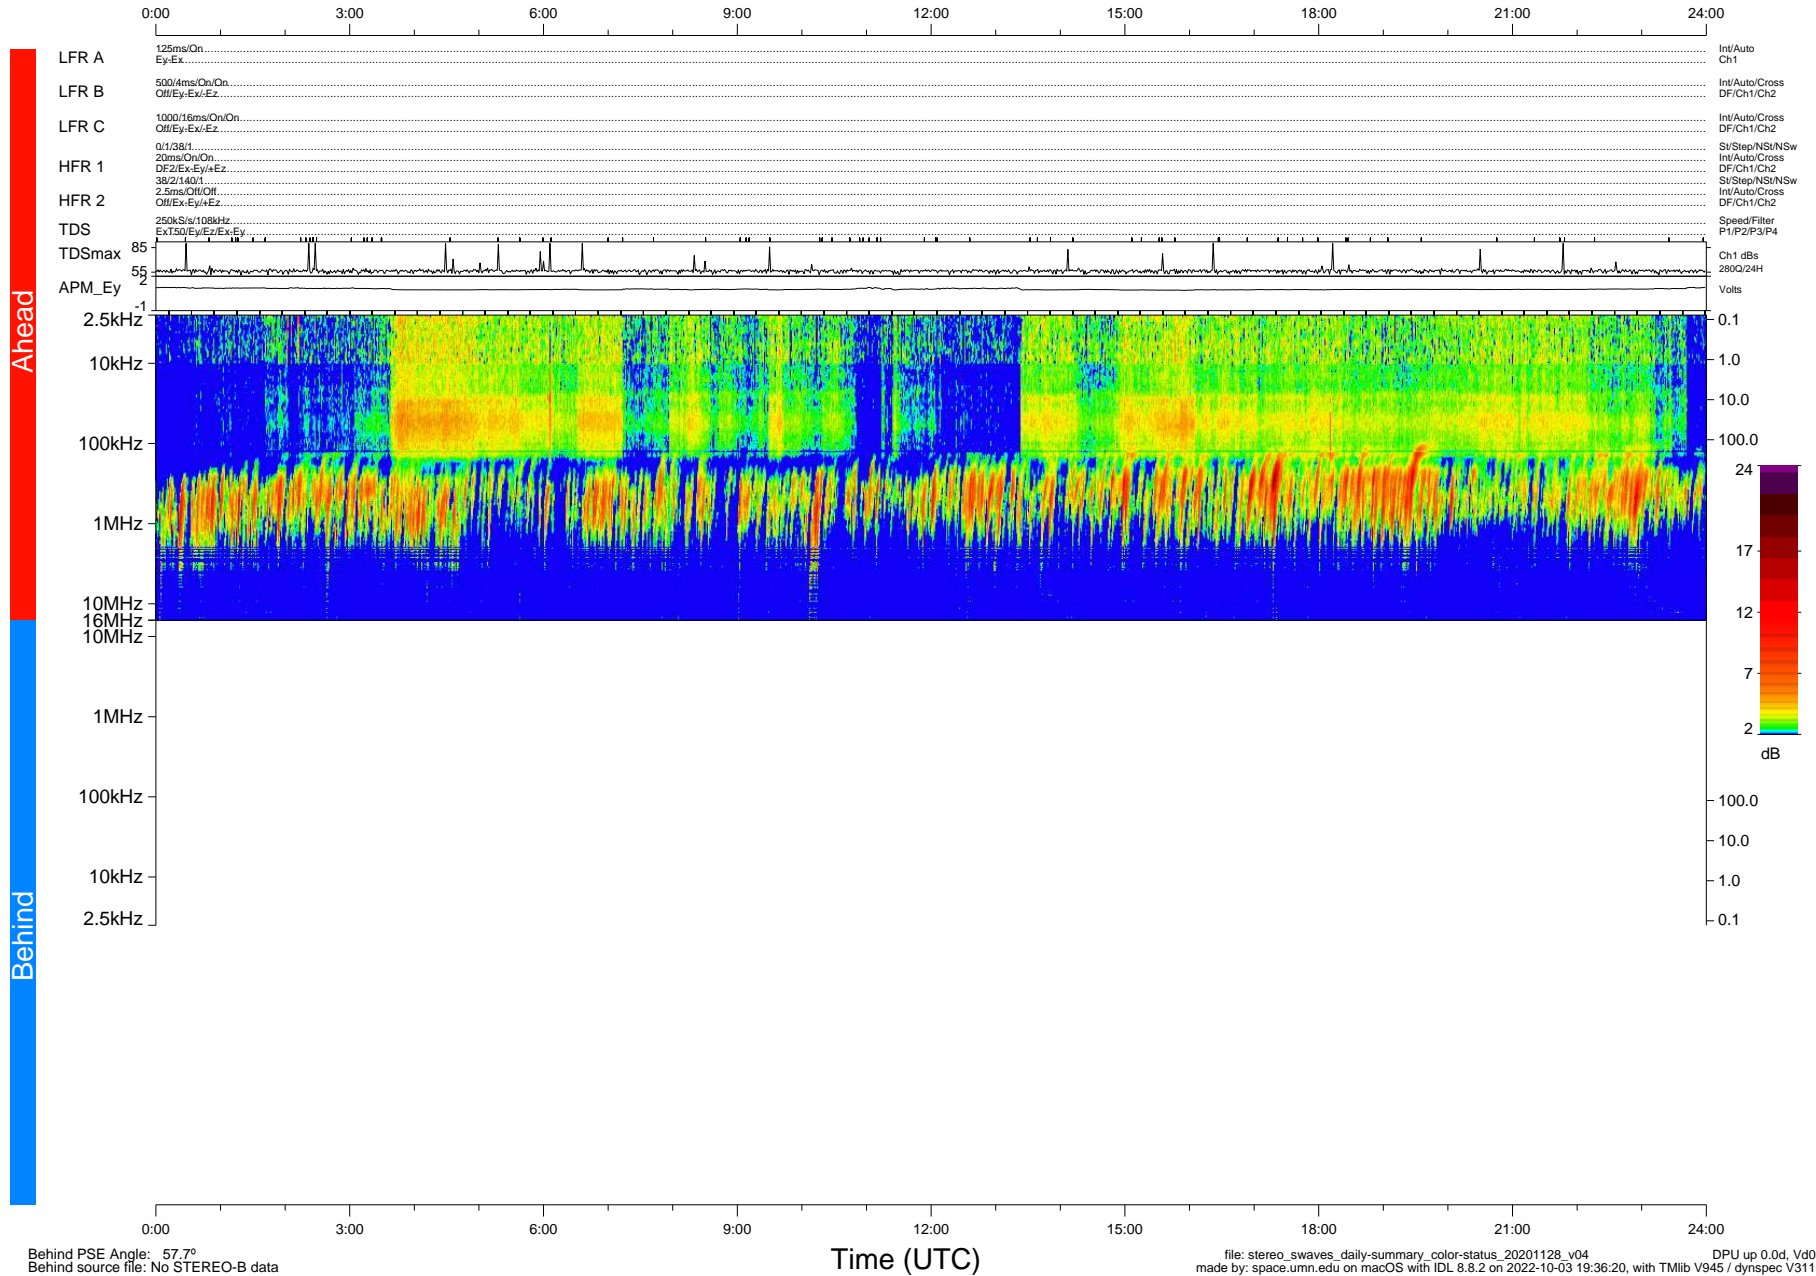

STEREO/WAVES Daily Summary - 28-Nov-2020 (DOY 333)

Ahead source file: swaves_ahead_2020_333_1_05.fin (Recovery: 100.0% HK, 96% Pkts)
 Ahead PSE Angle: -58.0°

DPU up 1970.9d, V412d32

Behind PSE Angle: 57.7°
 Behind source file: No STEREO-B data

file: stereo_swaves_daily-summary_color-status_20201128_v04
 made by: space.umn.edu on macOS with IDL 8.8.2 on 2022-10-03 19:36:20, with Tlib V945 / dynspec V311
 DPU up 0.0d, Vd0