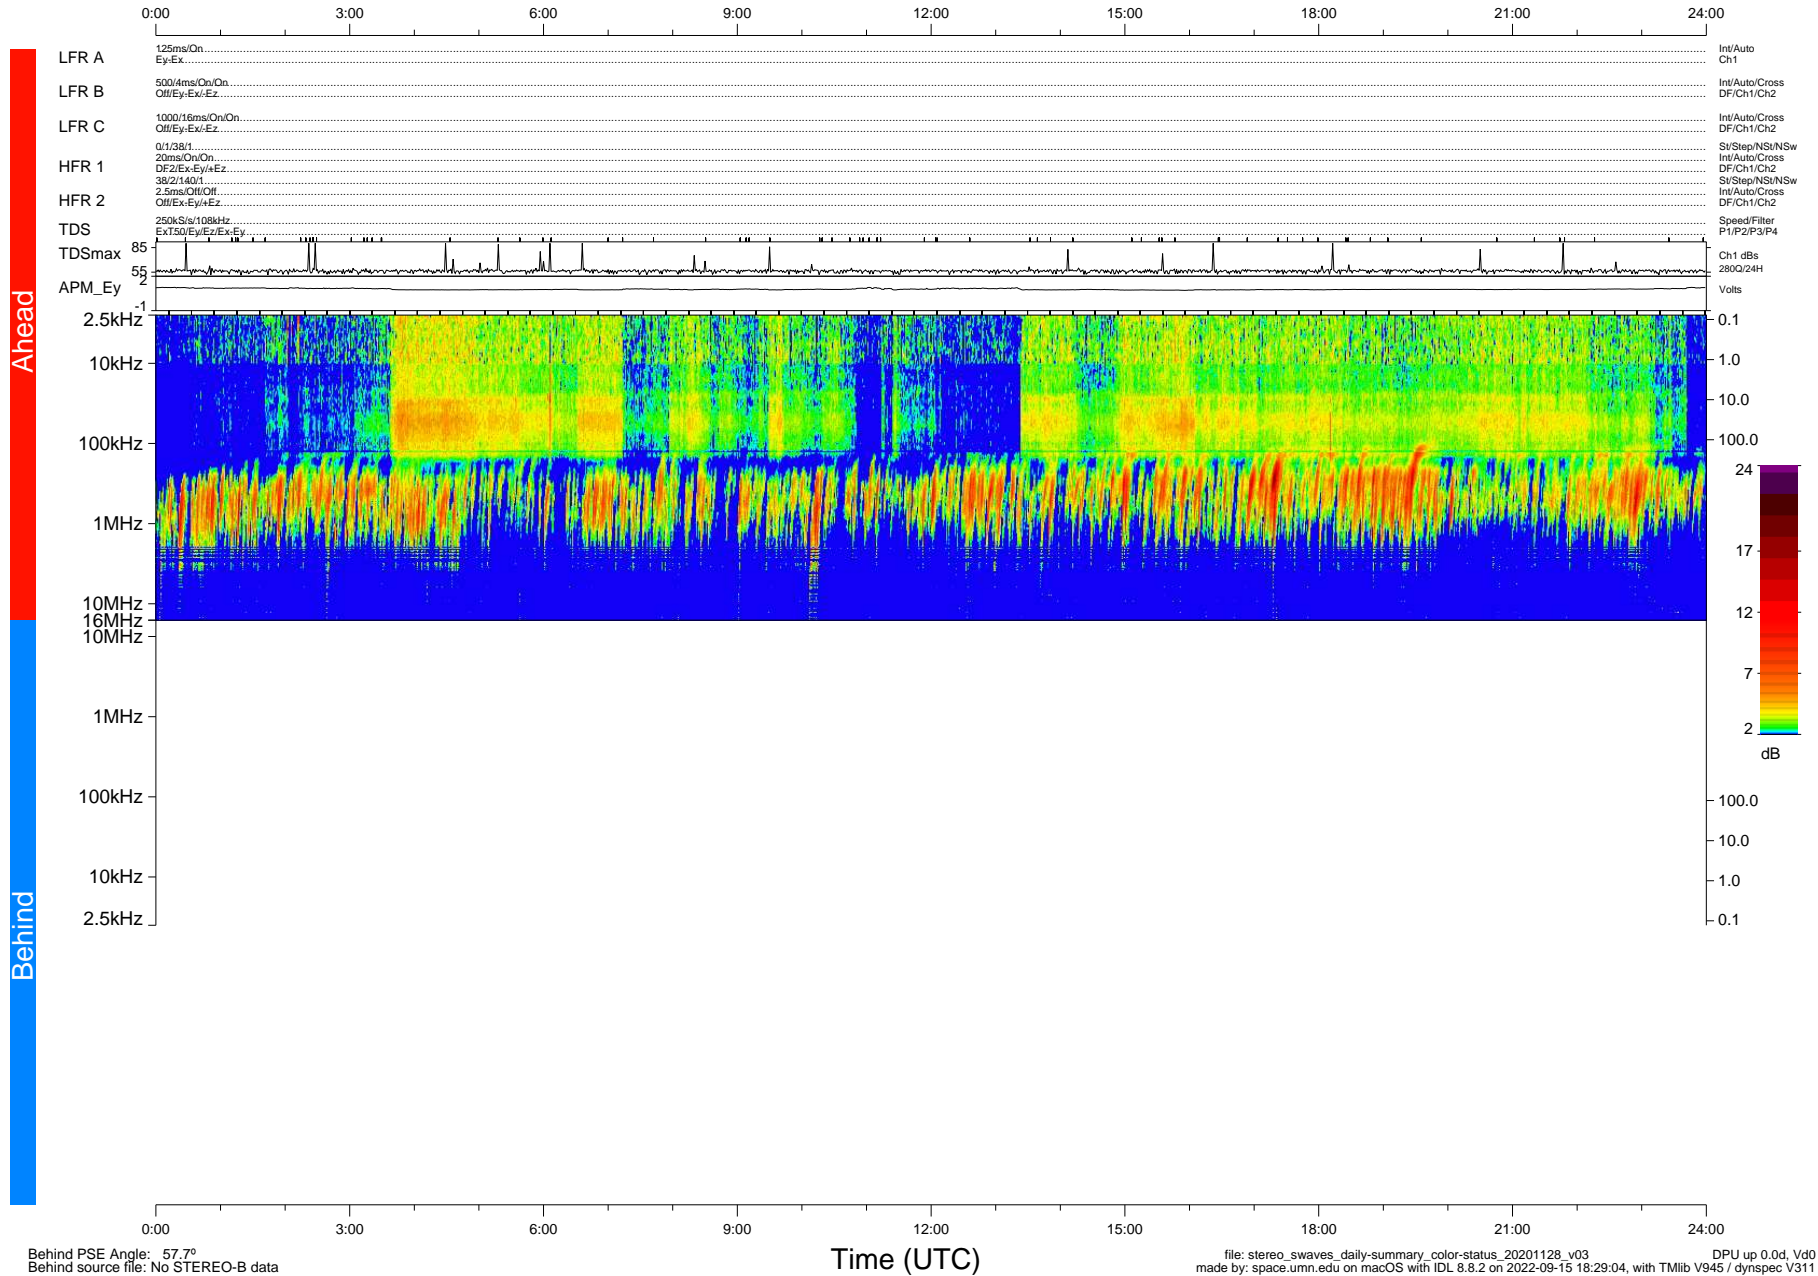

STEREO/WAVES Daily Summary - 28-Nov-2020 (DOY 333)

Ahead source file: swaves_ahead_2020_333_1_05.fin (Recovery: 100.0% HK, 96% PKts)
Ahead PSE Angle: -58.0°

DPU up 1970.9d, V412d32

Behind PSE Angle: 57.7°
Behind source file: No STEREO-B data