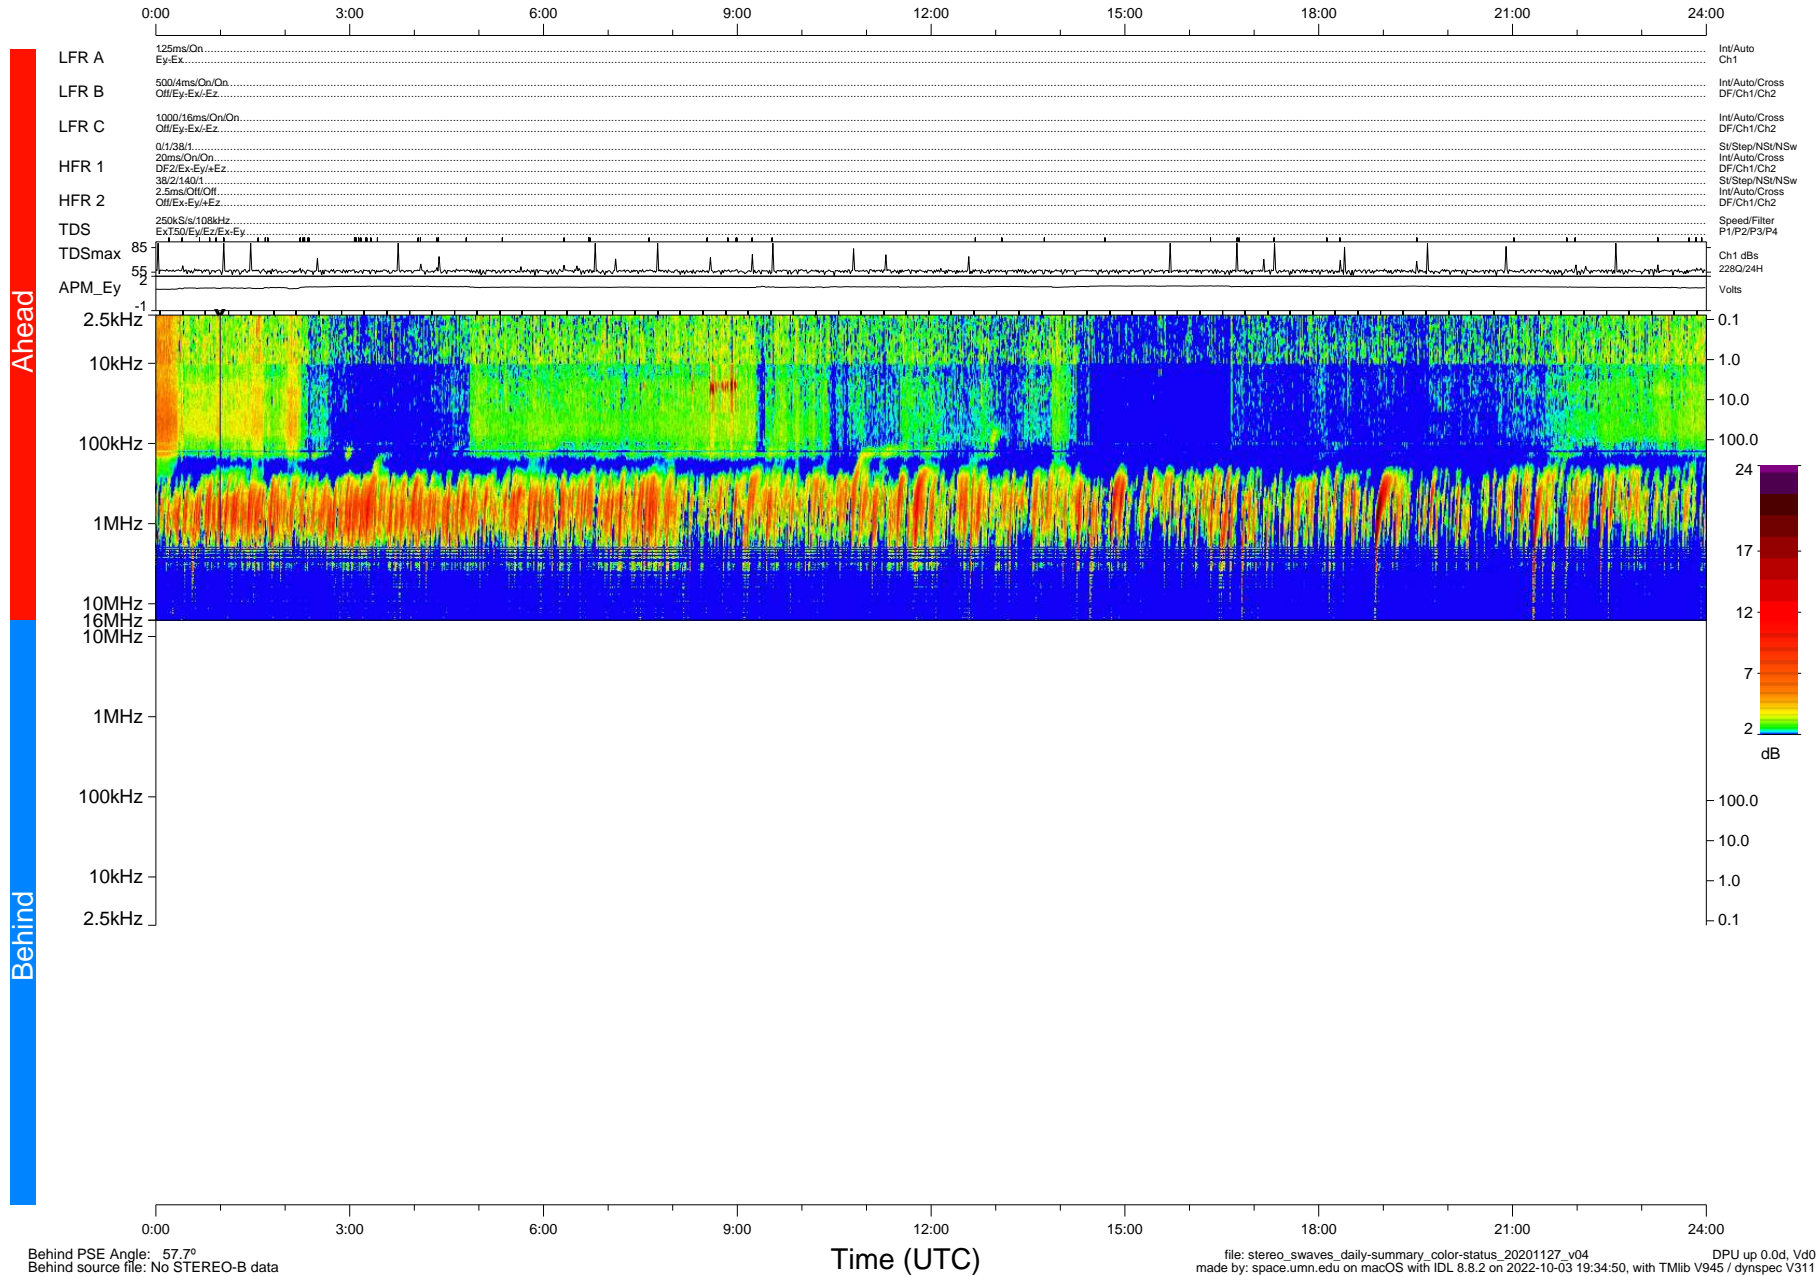

STEREO/WAVES Daily Summary - 27-Nov-2020 (DOY 332)

Ahead source file: swaves_ahead_2020_332_1_05.fin (Recovery: 100.0% HK, 88% Pkts)
 Ahead PSE Angle: -58.1°

DPU up 1969.9d, V412d32

Behind PSE Angle: 57.7°
 Behind source file: No STEREO-B data

file: stereo_swaves_daily-summary_color-status_20201127_v04
 made by: space.umn.edu on macOS with IDL 8.8.2 on 2022-10-03 19:34:50, with Tlib V945 / dynspec V311
 DPU up 0.0d, Vd0