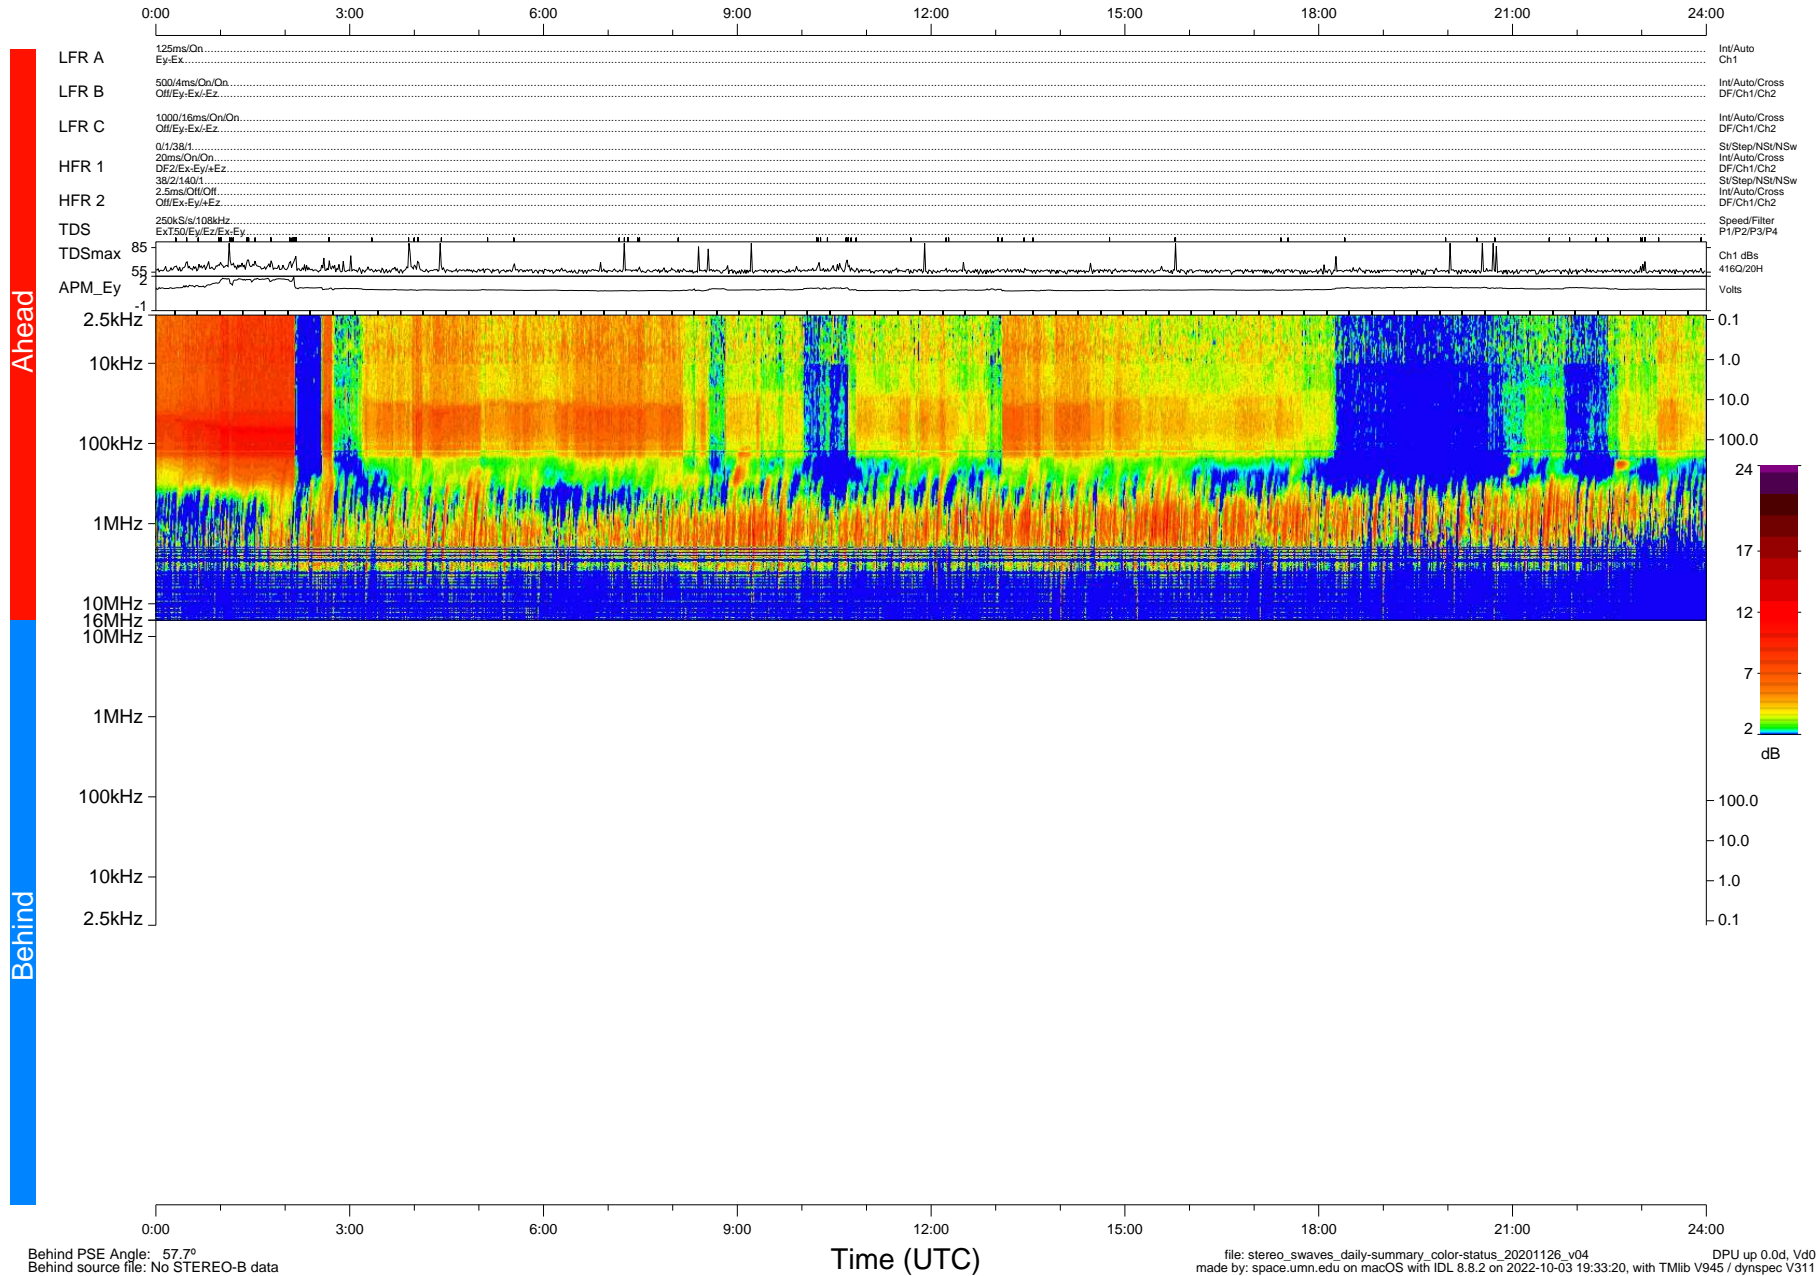

STEREO/WAVES Daily Summary - 26-Nov-2020 (DOY 331)

Ahead source file: swaves_ahead_2020_331_1_05.fin (Recovery: 100.0% HK, 115% Pkts)
 Ahead PSE Angle: -58.1°

DPU up 1968.9d, V412d32

Behind PSE Angle: 57.7°
 Behind source file: No STEREO-B data

file: stereo_swaves_daily-summary_color-status_20201126_v04
 made by: space.umn.edu on macOS with IDL 8.8.2 on 2022-10-03 19:33:20, with Tlib V945 / dynspec V311
 DPU up 0.0d, Vd0